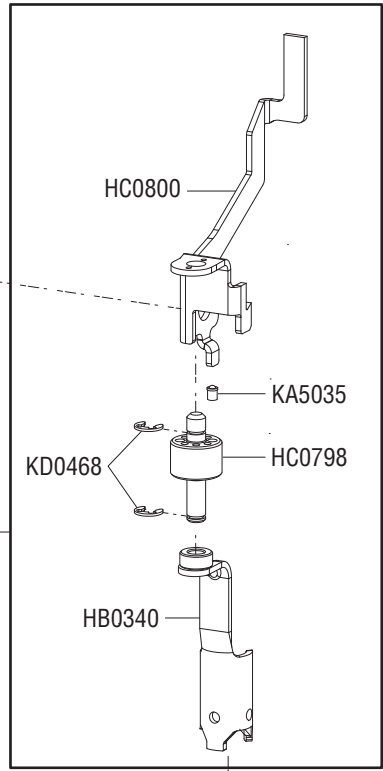

3 1/2" Pneumatic Framing Nailer

FN81T1