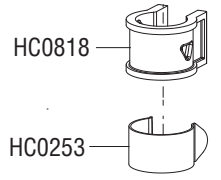

3 1/2" Pneumatic Framing Nailer

FN81T1