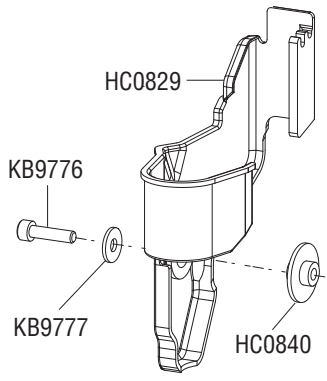

3 1/2" Pneumatic Framing Nailer

FN81T1