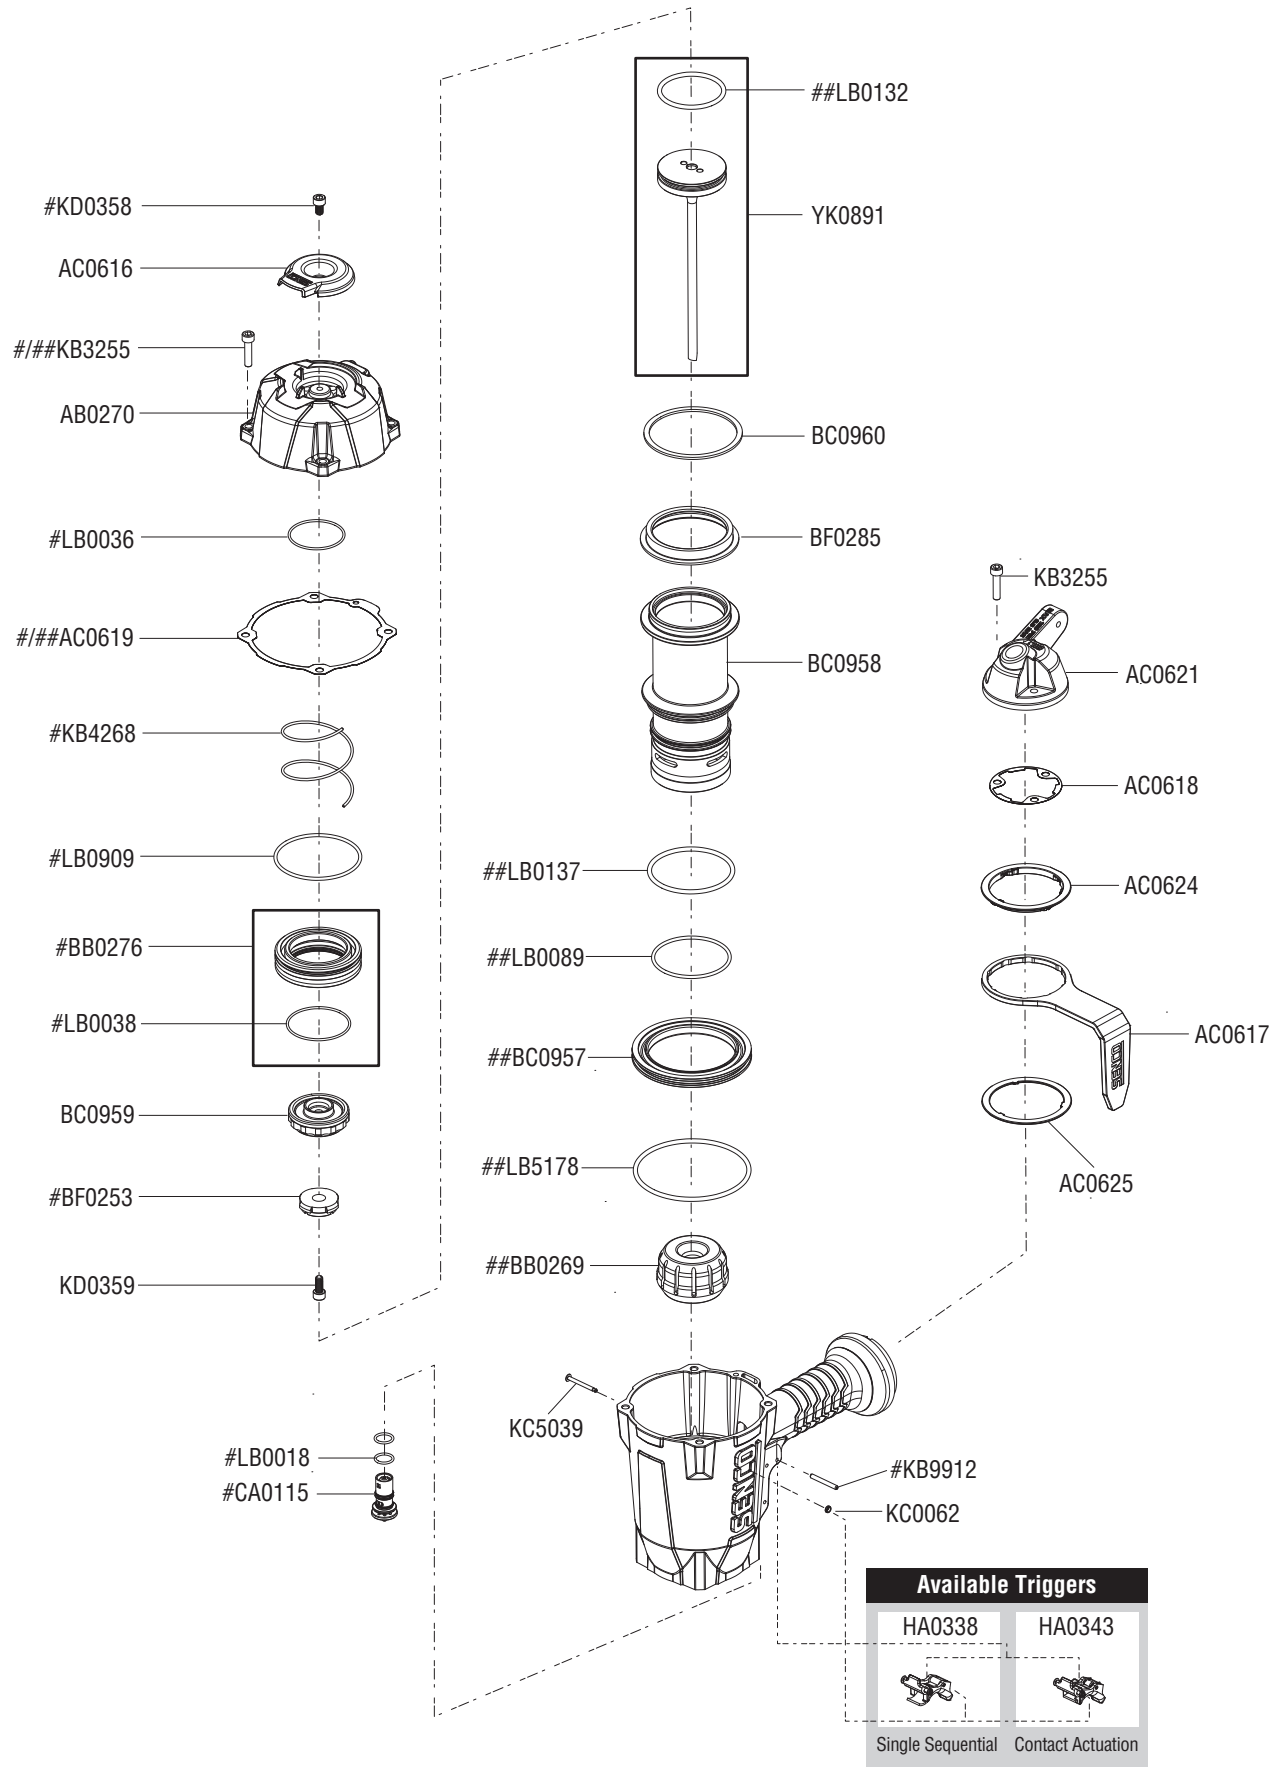

= Contents of YK0893 Kit
= Contents of YK0894 Kit