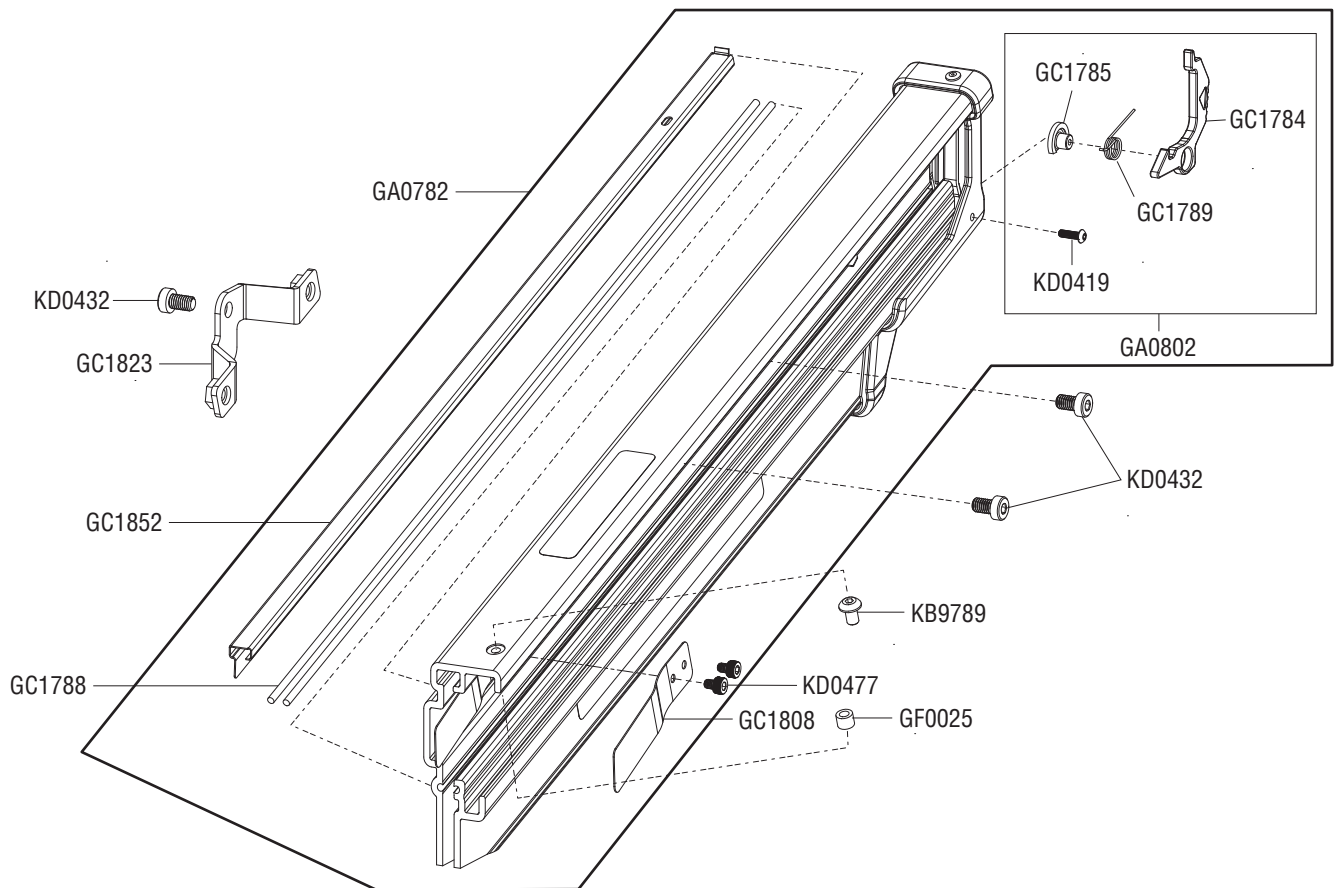

3 1/2" Pneumatic Framing Nailer

FN81T1