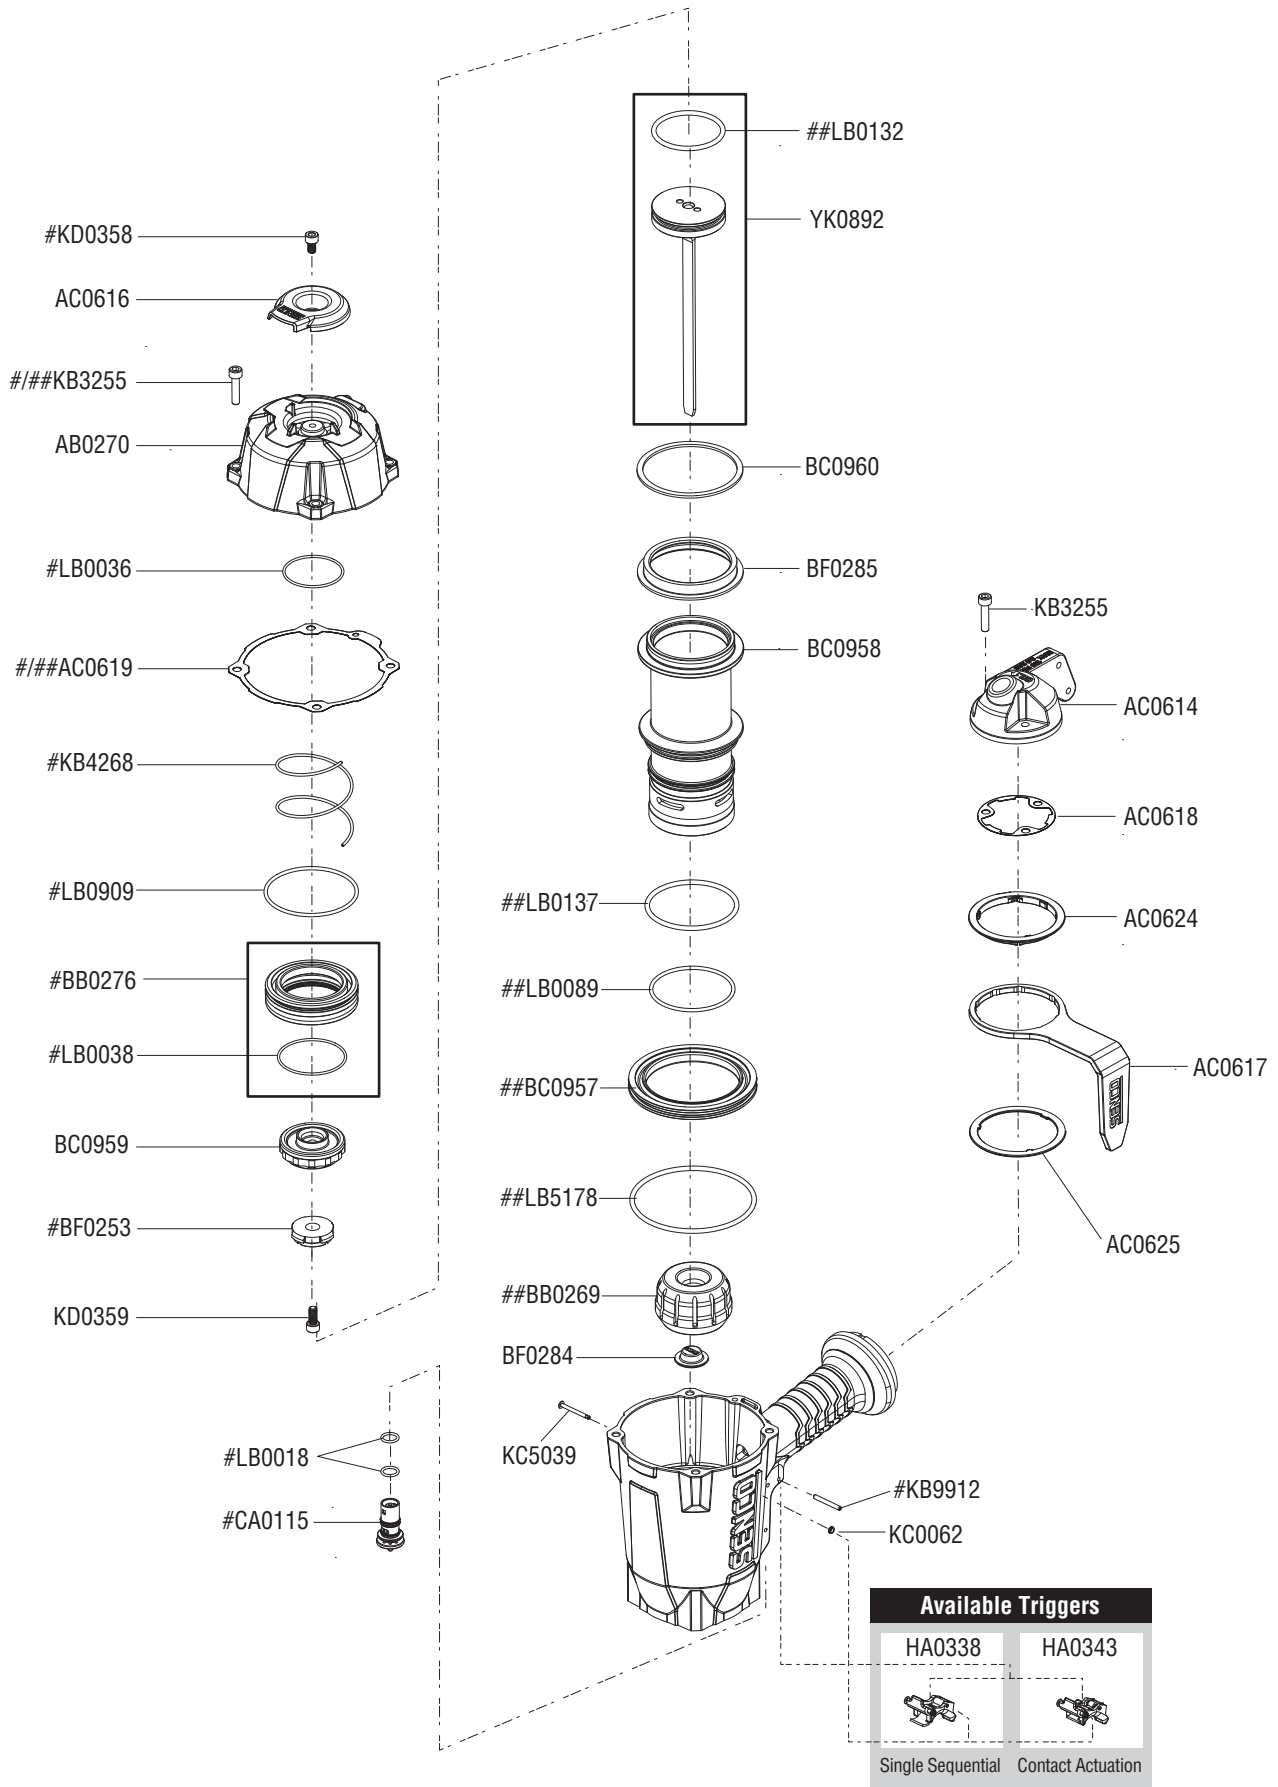

= Contents of YK0893 Kit
= Contents of YK0894 Kit