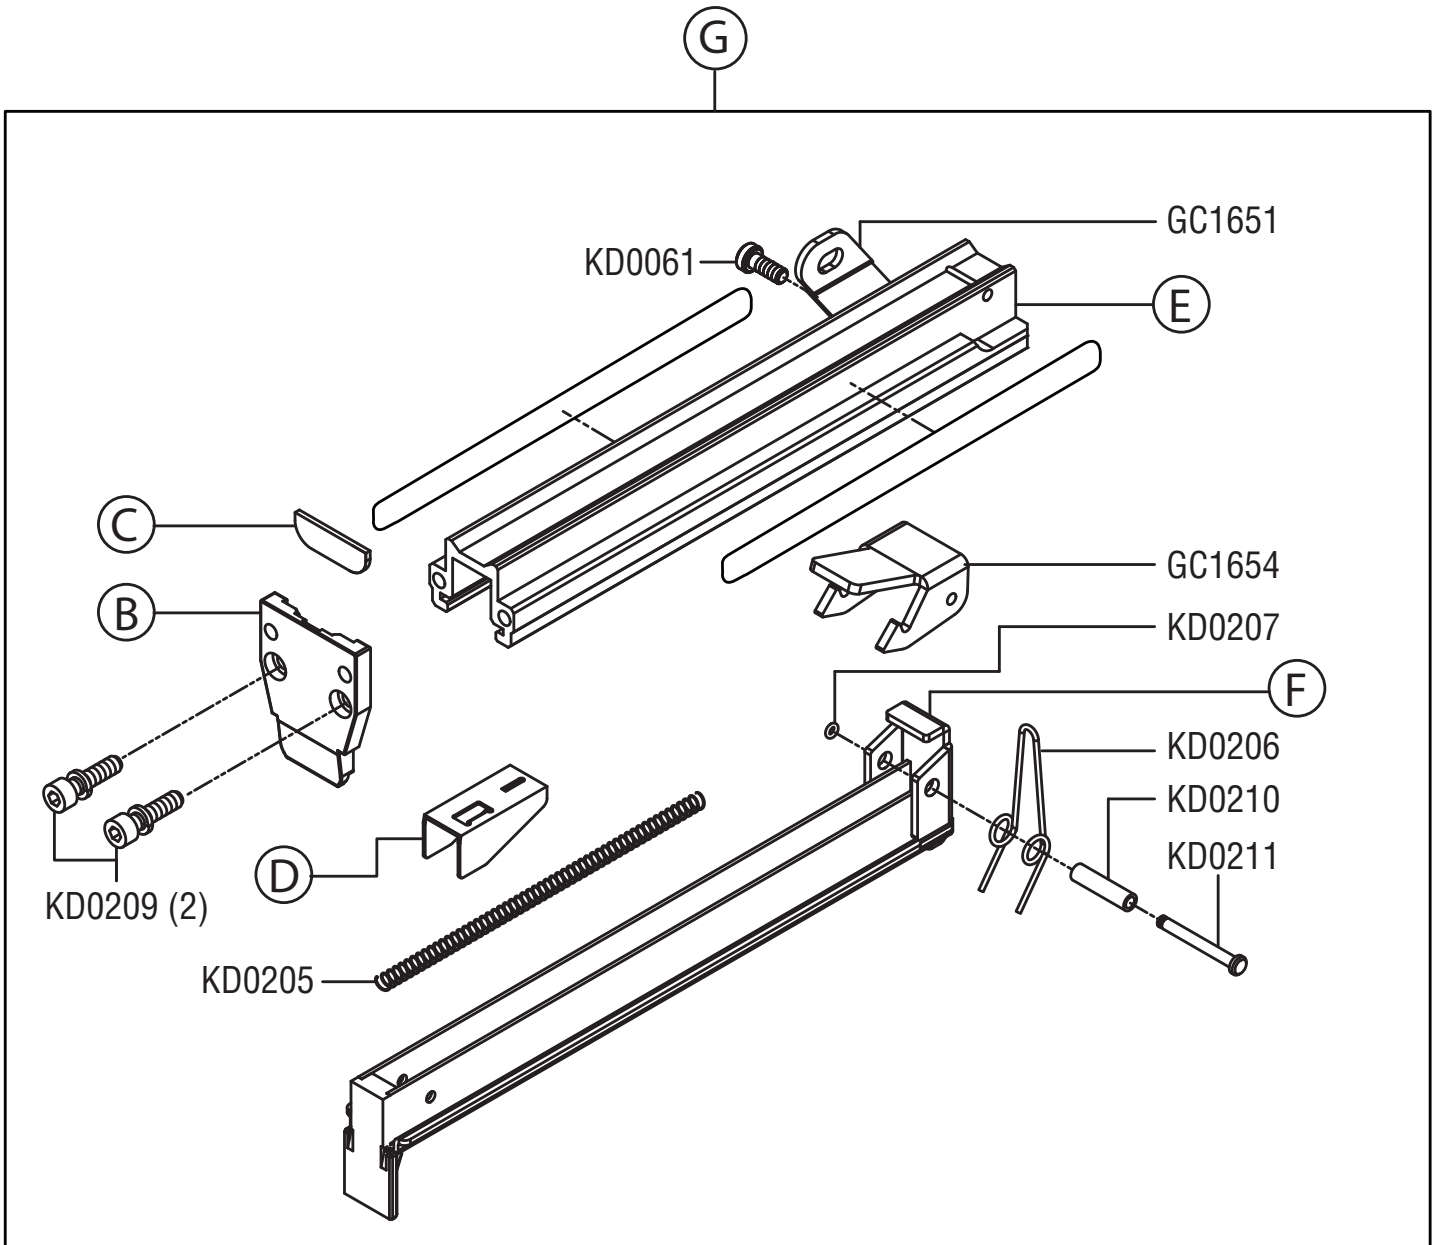

Composite Staplers

SPS16XP-11
SPS16XP-12
SPS20XP-12

Tool #
9J0001N (US)
9K0001N (US)
9L0001N (US)

Model	A	B	C	D	E	F	G
SPS16XP-11	EA0384	FC0989	FC0990	GC1653	GA0746	GA0741	GA0740
SPS16XP-12	EA0385	FC0992	FC0993	GC1656	GA0747	GA0742	GA0743
SPS20XP-12	EA0386	FC0994	FC0995	GC1657	GA0748	GA0744	GA0745

Available Plugs
(Not Included with Tool)

PC0479 ✓
1/4" Body
Ind. Interchange 1/4" NPT

PC0486
3/8" Body
Ind. Interchange 1/4" NPT

✓ **Recommended Plugs**
Plugs shown smaller than actual size