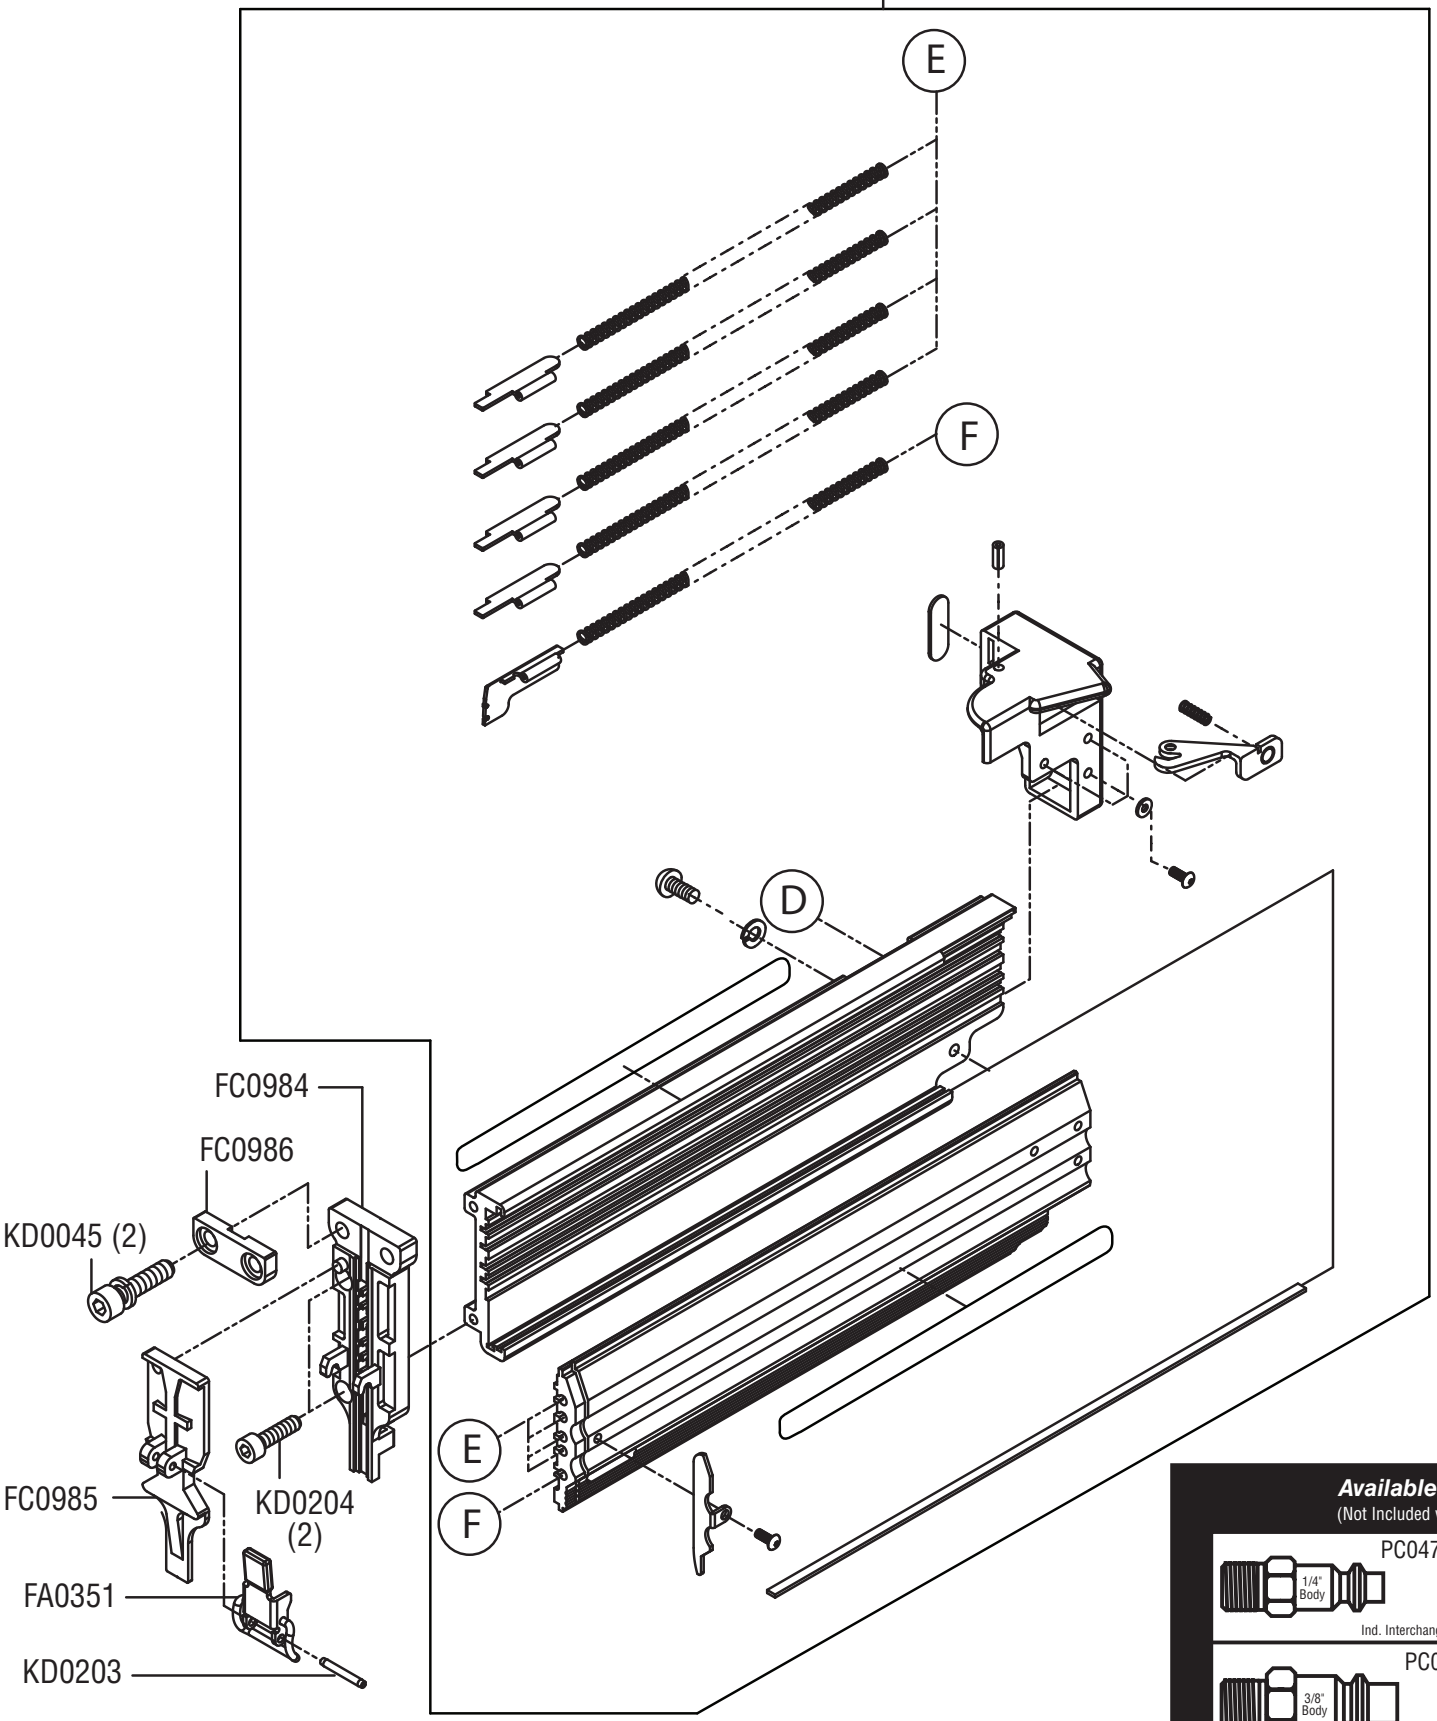

Composite Brad Nailer

SPFN15XP

GA0738

Available Plugs
(Not Included with Tool)

PC0479 ✓
1/4" Body
Ind. Interchange 1/4" NPT

PC0486
3/8" Body
Ind. Interchange 1/4" NPT

✓ **Recommended Plugs**
Plugs shown smaller than actual size