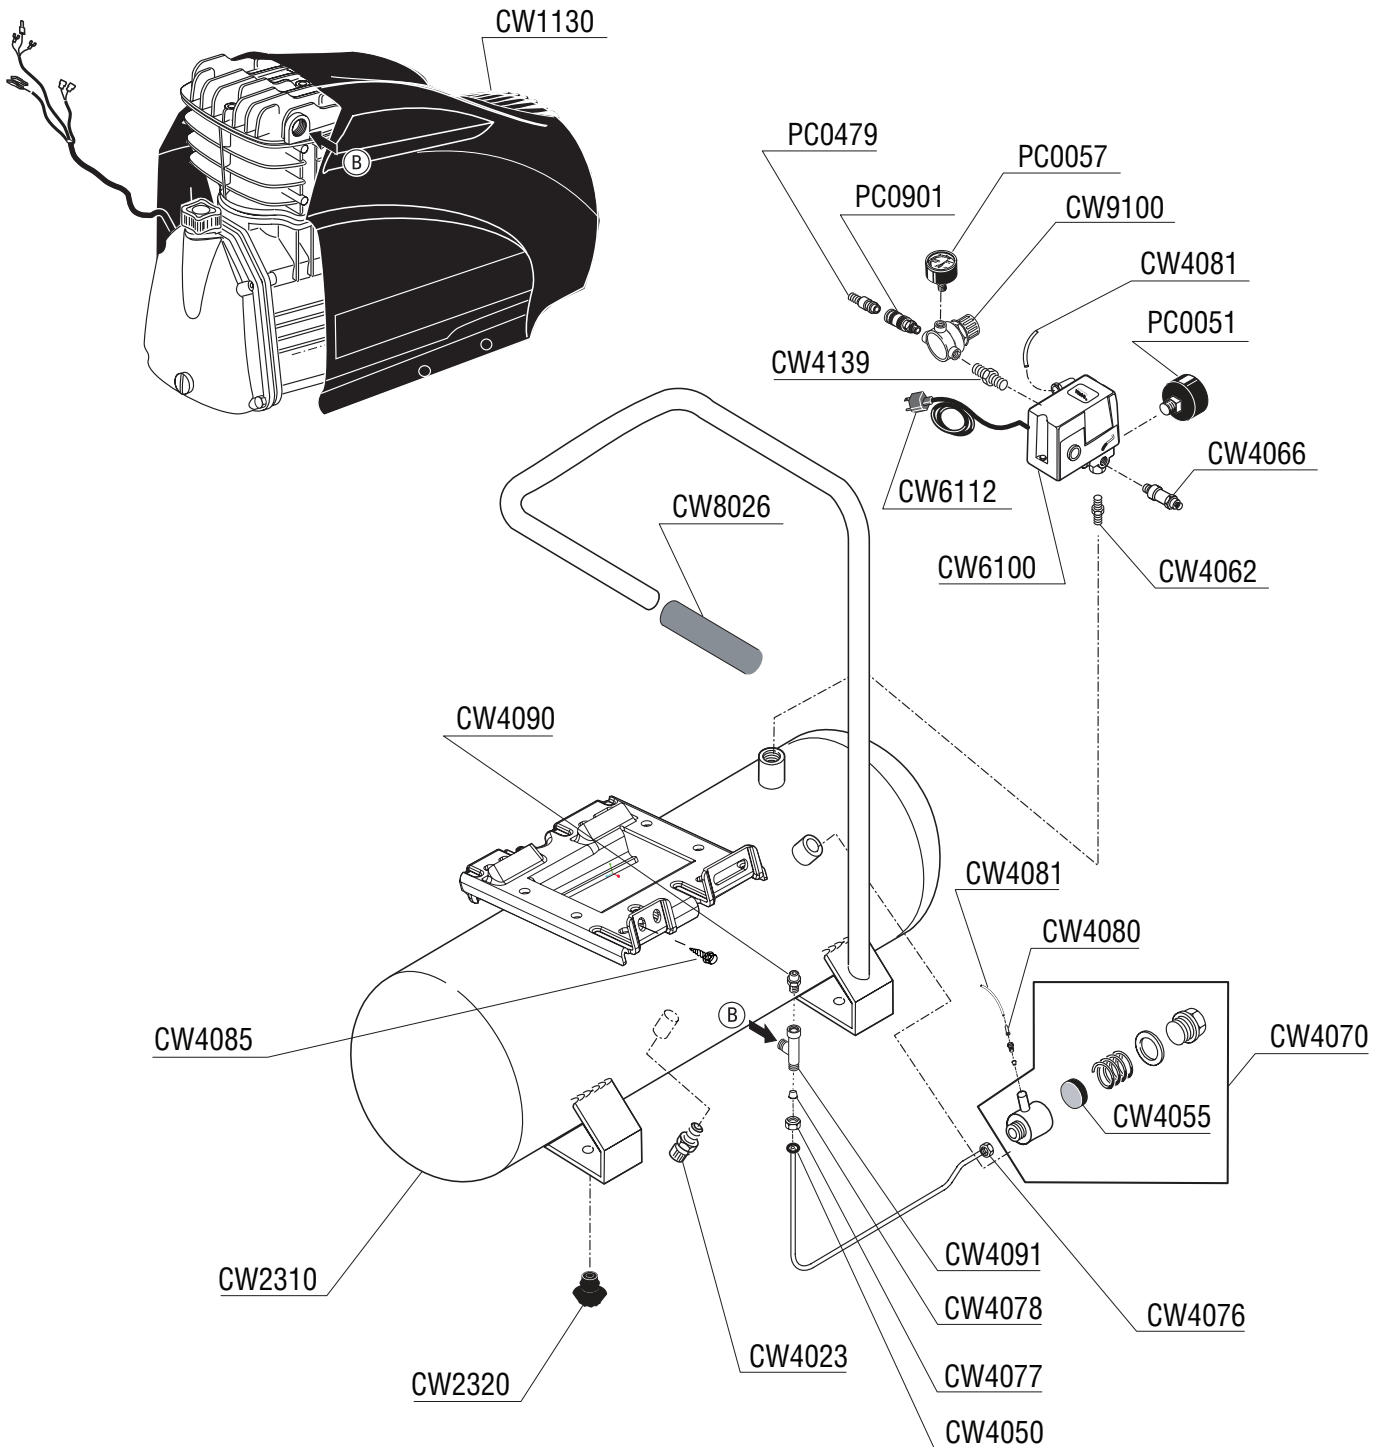

PC1130 Electric Compressor

SENCO®