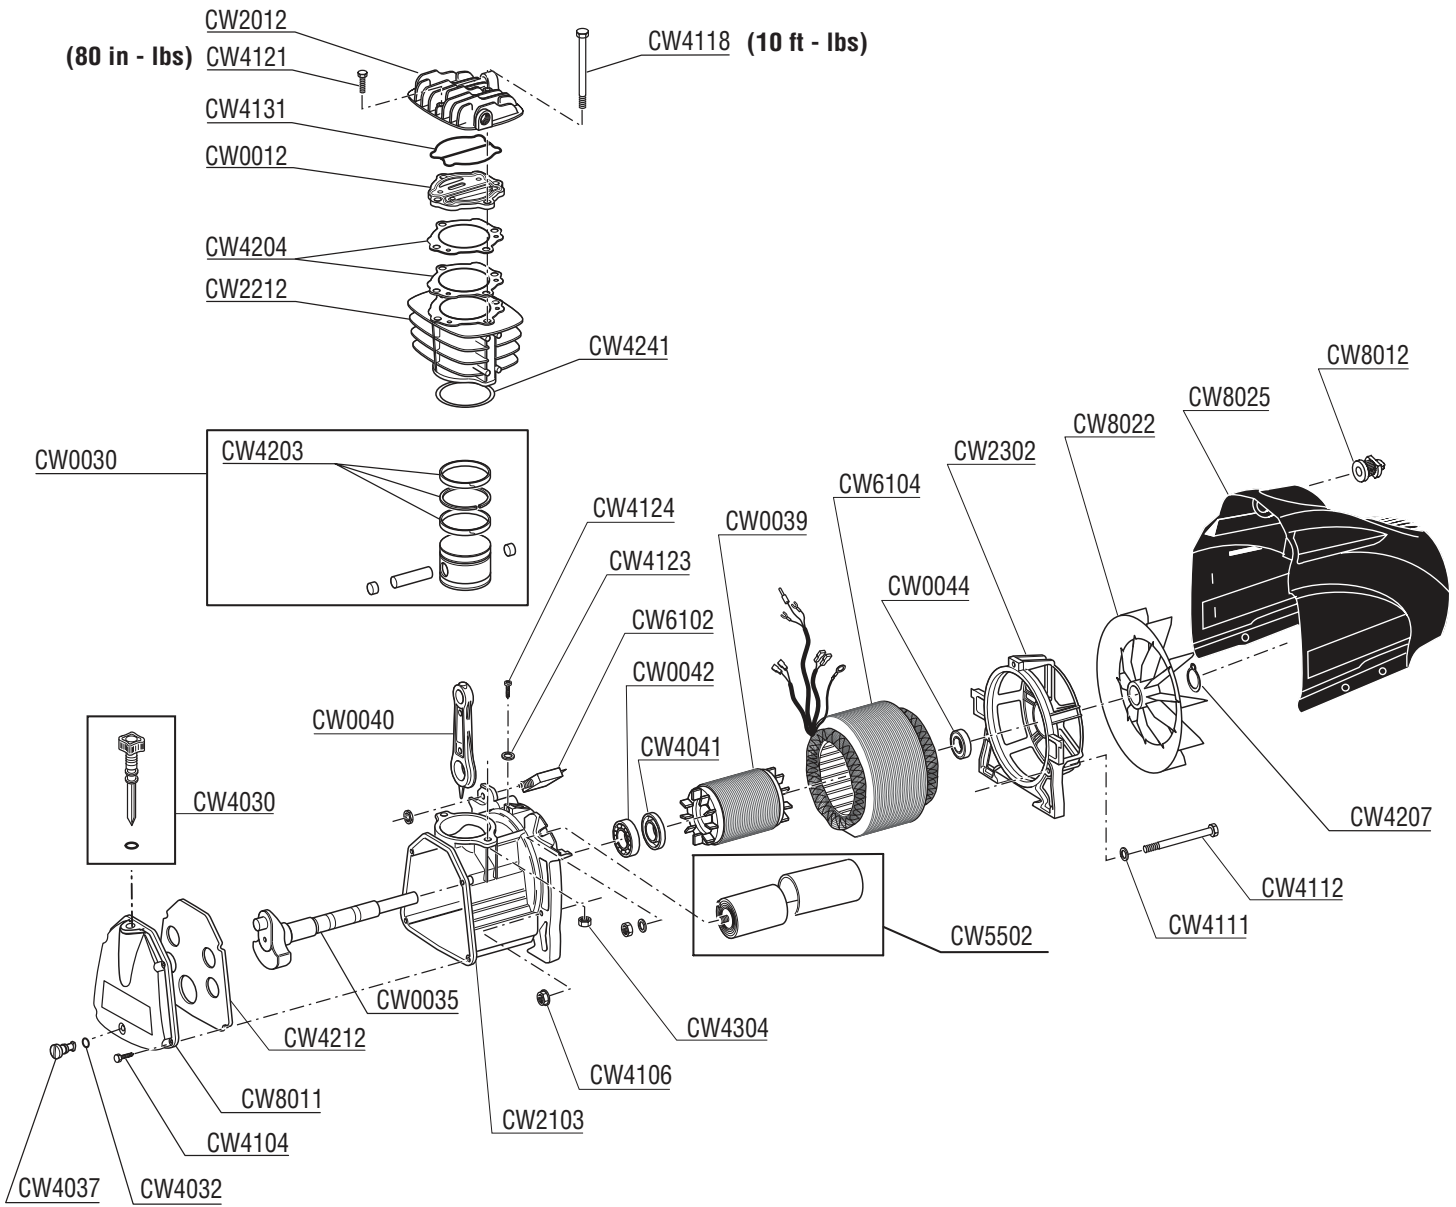

PC1130 Electric Compressor

SENCO®