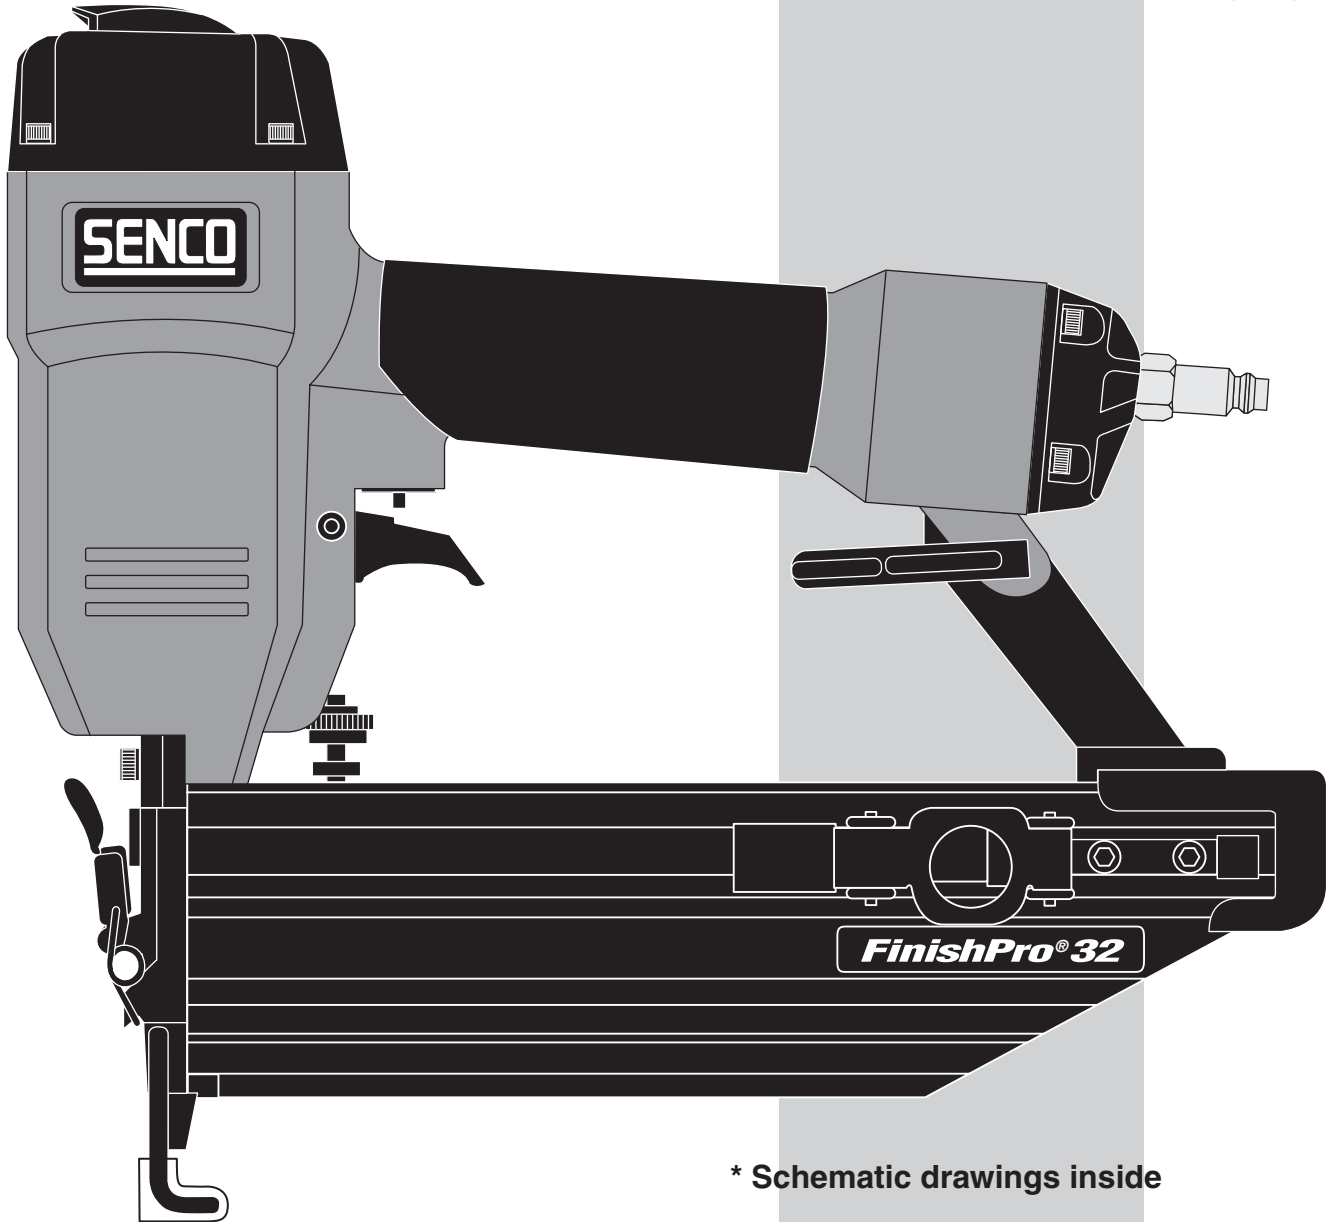

SENCO®

FinishPro® 32

16 ga. Finish Nailer

Parts Reference Guide

* Schematic drawings inside

Senco Products Inc.
8485 Broadwell Road
Cincinnati, Ohio 45244
Visit Our Website: www.senco.com

Questions? Comments? call SENCO's toll-free Action-line:
1-800-543-4596 (North and South America Only)
or e-mail: toolprof@senco.com

NFG01X Revised September 13, 2006 © 2002, 2006 by SENCO Products, Inc. Cincinnati, Ohio 45244 - U.S.A.

Tool #	Model
1X0001N	Restrictive
1X2001N	Single Sequential
1X2002N	Contact Actuation
1X3001N	Restrictive
1X3002N	Dual Action