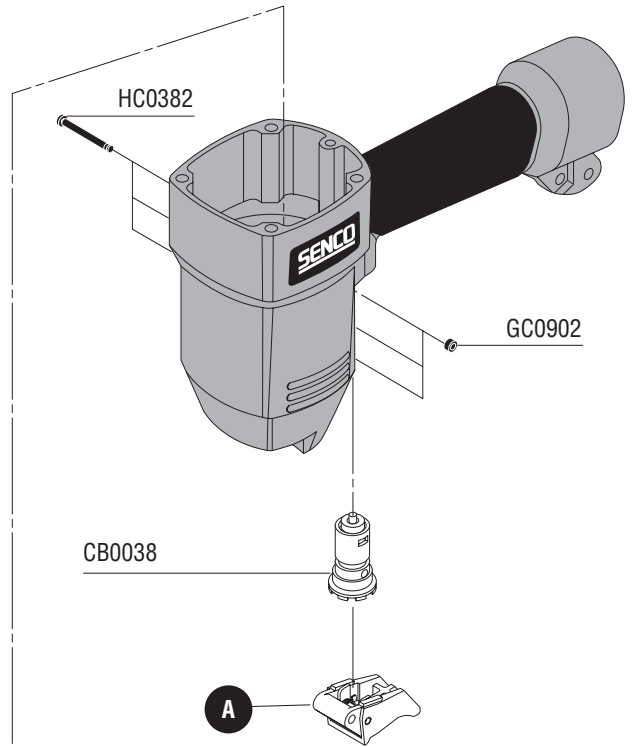

Tool #	Model	A	B	C
1X0001N	Restrictive	HB0304	GA0453	HG0180
1X2001N	Single Sequential	HB0304	GA0454	HG0181
1X2002N	Contact Actuation	HB0303	GA0454	HG0181
1X3001N	Restrictive	HB0304	GA0453	HG0180
1X3002N	Dual Action	HB0303	GA0453	HG0180