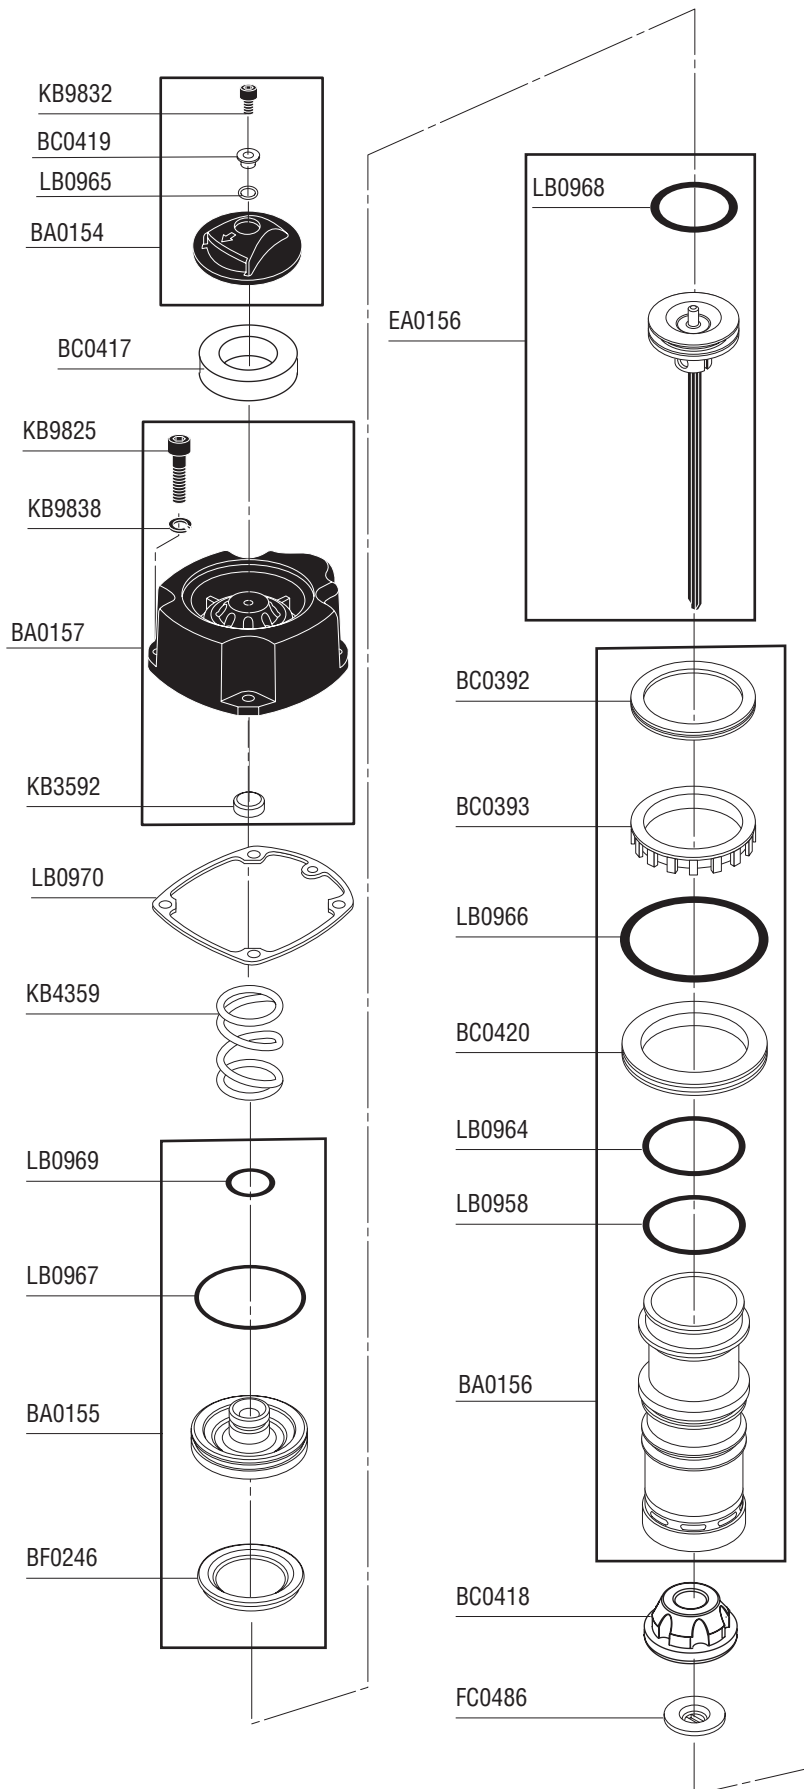

Tool #	Model
1X0001N	Restrictive
1X2001N	Single Sequential
1X2002N	Contact Actuation
1X3001N	Restrictive
1X3002N	Dual Action