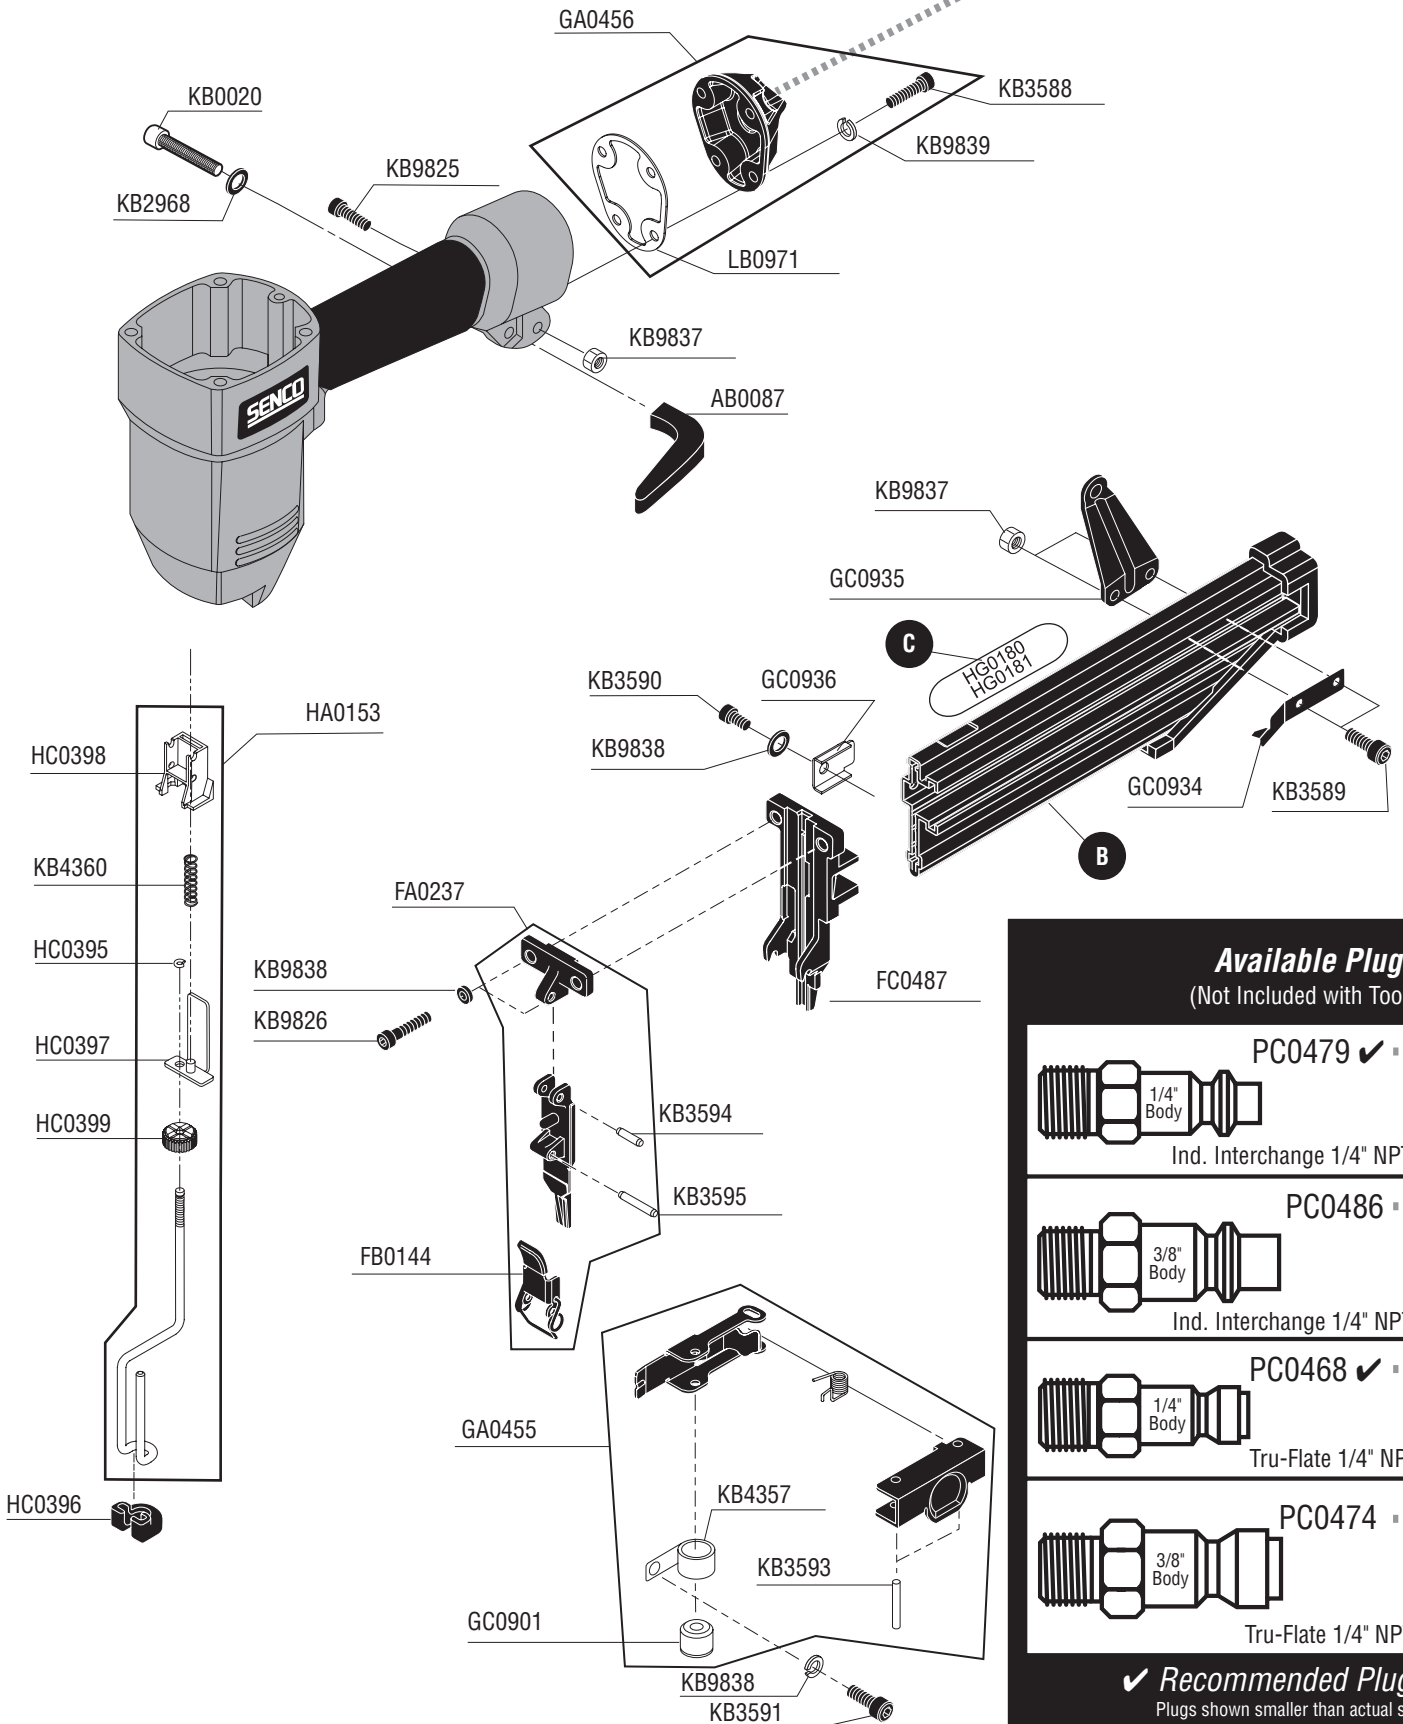

SENCO®

FinishPro® 32

16 ga. Finish Nailer

Parts Reference Guide

* Schematic drawings inside

Senco Products Inc.
8485 Broadwell Road
Cincinnati, Ohio 45244
Visit Our Website: www.senco.com

Questions? Comments? call SENCO's toll-free Action-line:
1-800-543-4596 (North and South America Only)
or e-mail: toolprof@senco.com

NFG01X Revised September 13, 2006 © 2002, 2006 by SENCO Products, Inc. Cincinnati, Ohio 45244 - U.S.A.

Tool #	Model
1X0001N	Restrictive
1X2001N	Single Sequential
1X2002N	Contact Actuation
1X3001N	Restrictive
1X3002N	Dual Action

Tool #	Model	A	B	C
1X0001N	Restrictive	HB0304	GA0453	HG0180
1X2001N	Single Sequential	HB0304	GA0454	HG0181
1X2002N	Contact Actuation	HB0303	GA0454	HG0181
1X3001N	Restrictive	HB0304	GA0453	HG0180
1X3002N	Dual Action	HB0303	GA0453	HG0180

Available Plugs (Not Included with Tool)

- 

PC0479 ✓
1/4" Body
Ind. Interchange 1/4" NPT
- 

PC0486
3/8" Body
Ind. Interchange 1/4" NPT
- 

PC0468 ✓
1/4" Body
Tru-Flate 1/4" NPT
- 

PC0474
3/8" Body
Tru-Flate 1/4" NPT