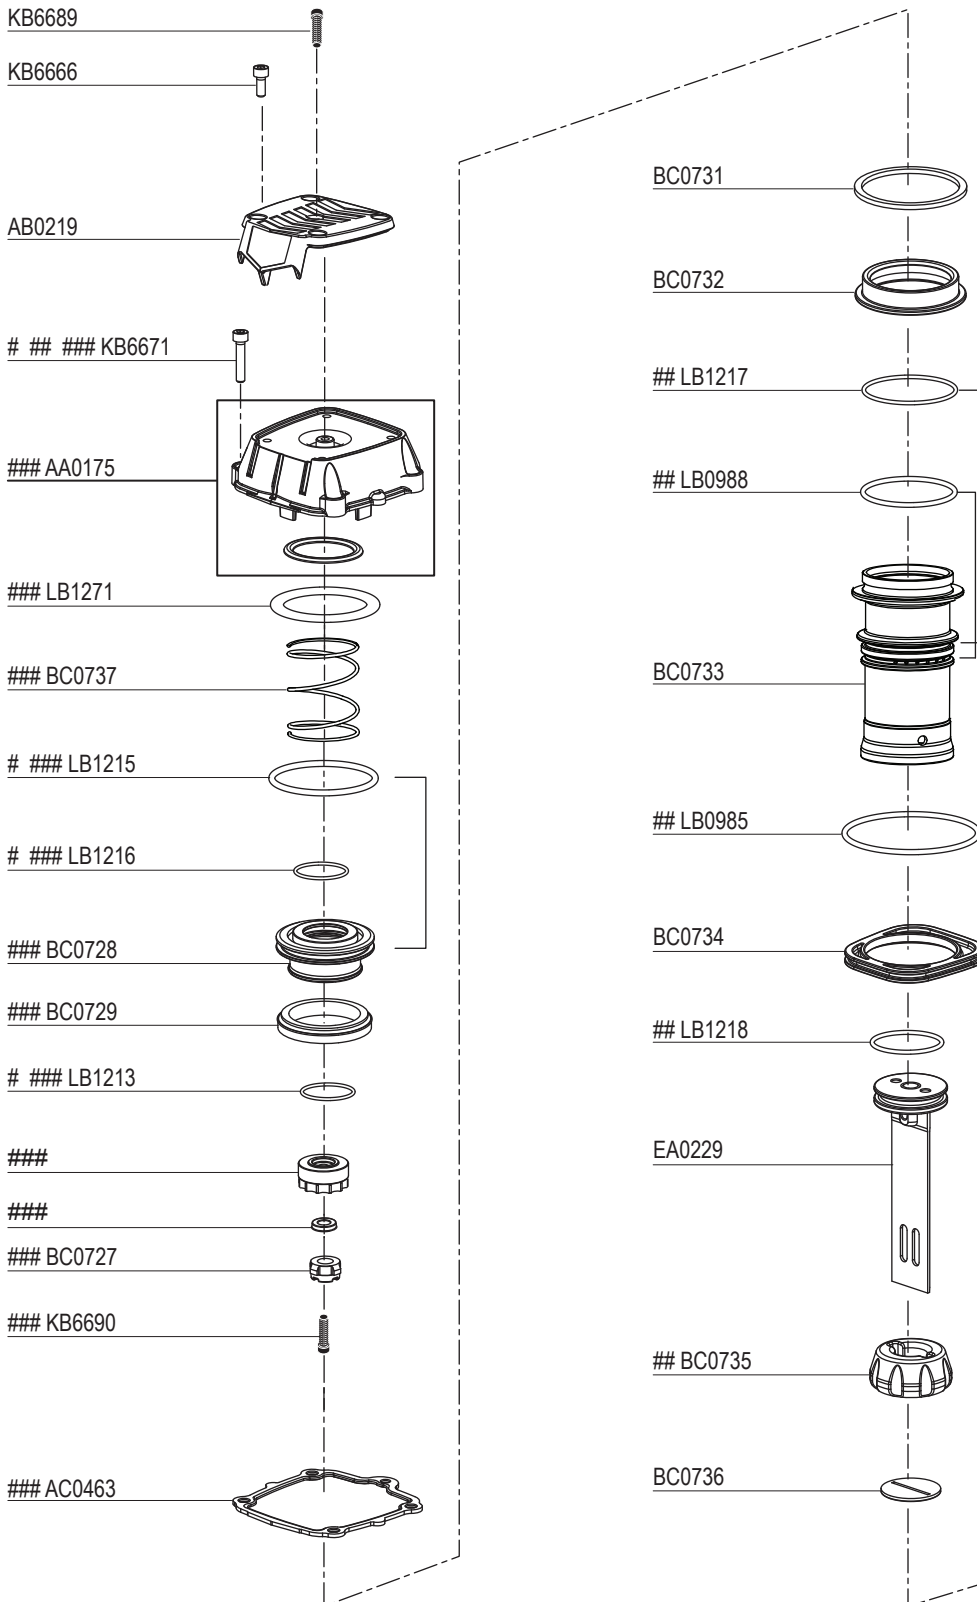

= Contents of YK0783 Kit
= Contents of YK0784 Kit
= Contents of YK0818 Kit

Tool #	Model
4W0001N	Contact-Actuation
4W2001N	Contact-Actuation

Available Triggers

HA0287
Contact-Actuation

HA0236
Single Sequential