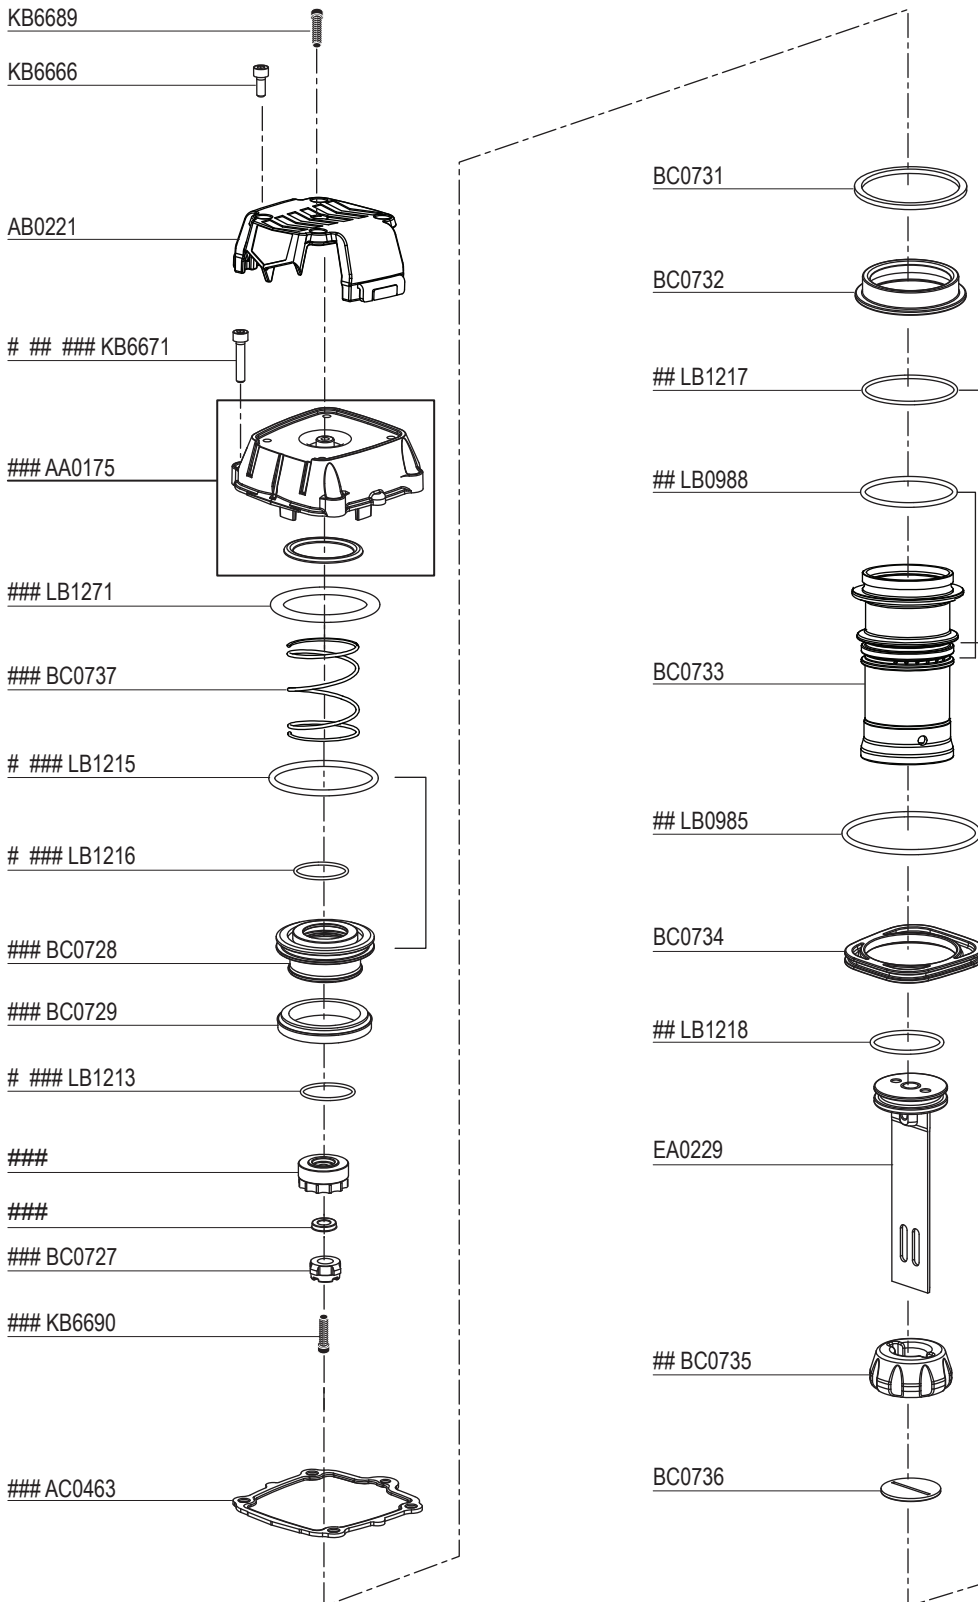

= Contents of YK0783 Kit
= Contents of YK0784 Kit
= Contents of YK0818 Kit

Tool #	Model
4X0001N	Contact-Actuation
4X2001N	Contact-Actuation

Available Triggers

HA0287
Contact-Actuation

HA0236
Single Sequential