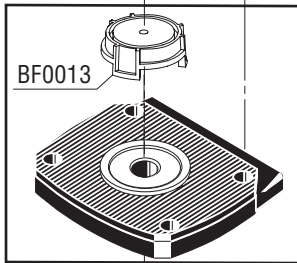

SPS

Parts Reference Guide

Repair Kit**YK0376**

*** Schematic drawings inside**

*Senco Products Inc.
8485 Broadwell Road
Cincinnati, Ohio 45244*

*Questions? Comments? call SENCO's toll-free Action-line:
1-800-543-4596 (North and South America Only)
or e-mail: toolprof@senco.com*

Visit Our Website: www.senco.com

BC0197
Roofers

BB0092

BC0138

LB5046
LB0030

BA0096

B

BF0140