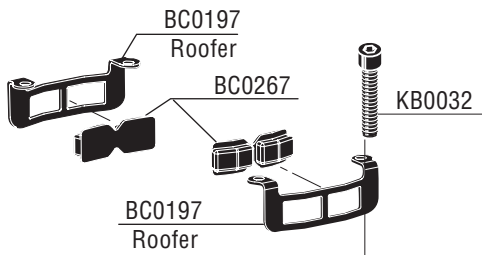

SPS

Parts Reference Guide

Repair Kit**YK0376**

*** Schematic drawings inside**

*Senco Products Inc.
8485 Broadwell Road
Cincinnati, Ohio 45244*

*Questions? Comments? call SENCO's toll-free Action-line:
1-800-543-4596 (North and South America Only)
or e-mail: toolprof@senco.com*

Visit Our Website: www.senco.com

BC0197
Roofers

BB0092

BC0138

LB5046
LB0030

BA0096

B

BF0140