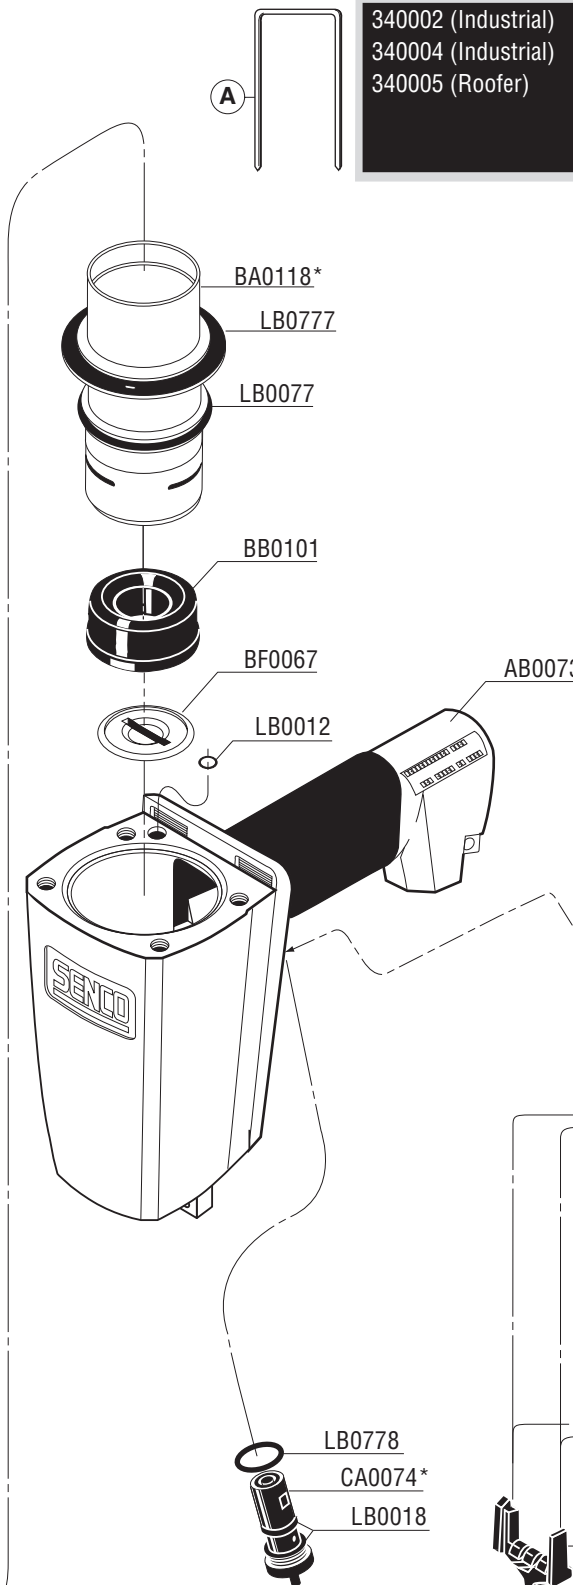

SPS

Parts Reference Guide

Repair Kit**YK0376**

*** Schematic drawings inside**

*Senco Products Inc.
8485 Broadwell Road
Cincinnati, Ohio 45244*

*Questions? Comments? call SENCO's toll-free Action-line:
1-800-543-4596 (North and South America Only)
or e-mail: toolprof@senco.com*

Visit Our Website: www.senco.com

BC0197
Roofers

BB0092

BC0138

LB5046
LB0030

BA0096

B

BF0140

A

BA0118*

LB0777

LB0077

BB0101

BF0067

LB0012

AB0073

LB0778

CA0074*

LB0018

TOOL #

A

B

CSK

340002 (Industrial)	P11-P15	EA0103	1/8"
340004 (Industrial)	P12-P17	EA0103	1/8"
340005 (Roofers)	P12-P17	EA0103	1/8"
		EA0106	1/16"
		EA0107	REG