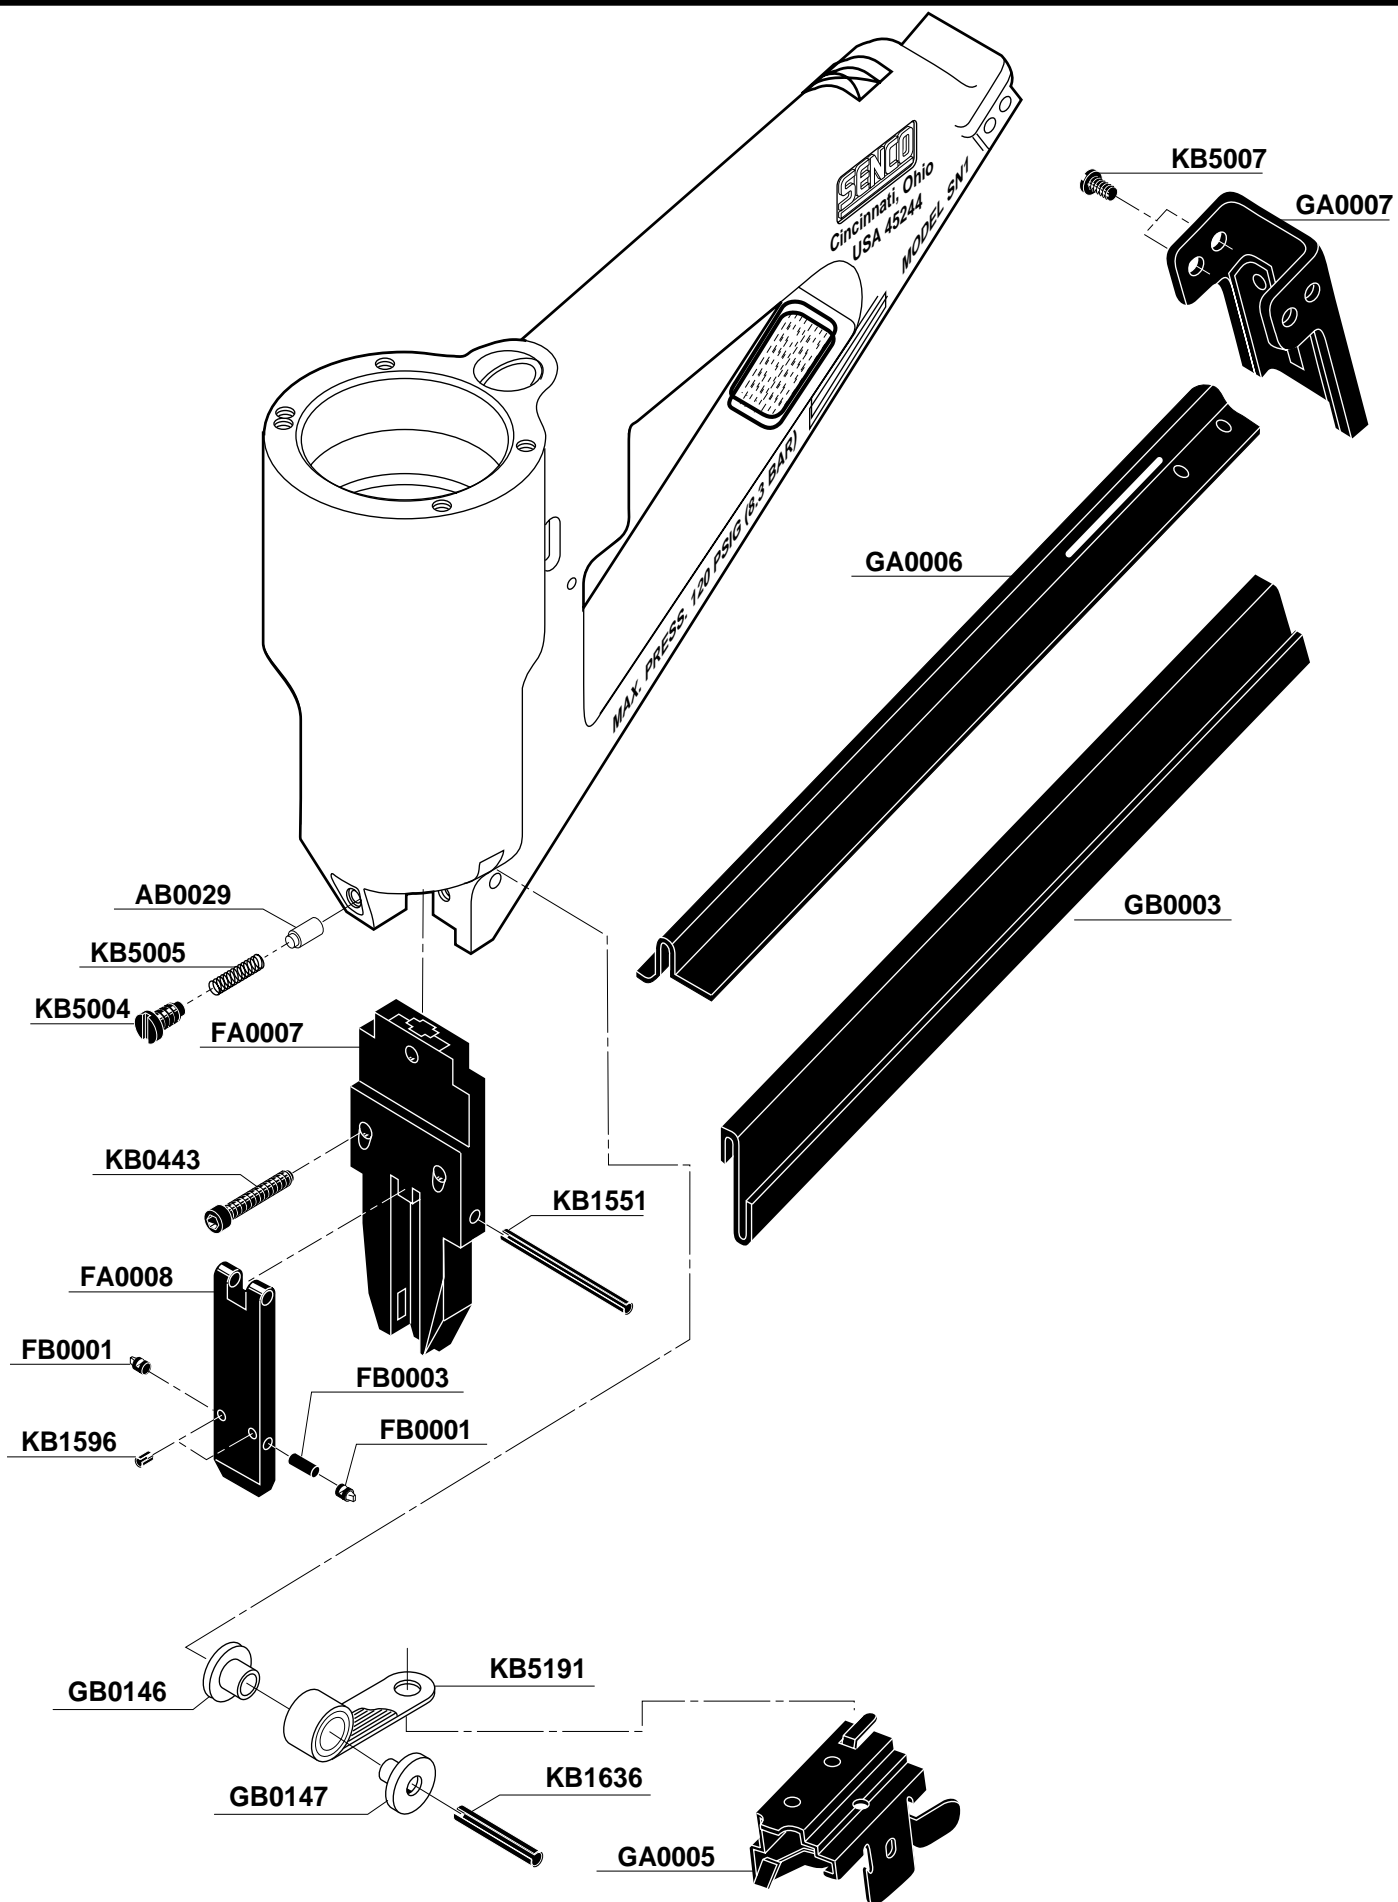

SN1

Parts Reference Guide

Made
in the
U.S.A. 

* Schematic Drawings inside

Model	A
14000 1N BF/TF	EB0006

* Does Not Include O-rings
 * No incluye sellos de gomas
 * Ohne Dichtringe
 * Joints exclus

REPLACEMENT PARTS LIST • LISTA DE PARTES DE REPUESTO • ERSATSTEILE-LISTE • LISTE DE PIÈCES DE RECHANGE

PART NO.	DESCRIPTION	DESCRIPCIÓN	BESCHREIBUNG	DÉSIGNATION
AA0029 MAIN BODY ASSY.			
AA0044 DETENT ASSY.			
AB0029 DETENT			
BA0007 PISTON ASSY.			
BA0008 CYLINDER SLEEVE ASSY.			
BA0042 CAP ASSY.			
BA0043 CAP ASSY.			
BB0005 DEFLECTOR			
BB0009 STOP			
BB0021 SPACER			
BB0036 VALVE			
BB0037 SPACER			
CA0062 CORE ASSY.			
CA0064 HOUSING ASSY.			
EB0003 DRIVER (REGULAR)			
EB0004 DRIVER (1/32" CSK.)			
EB0005 DRIVER (1/16" CSK.)			
EB0006 DRIVER (1/8" CSK.)			
EC0061 MAIN PISTON			
FA0006 GUIDE BODY ASSY.			
FA0007 BACKPLATE			
FA0008 GATE ASSY.			
FB0001 PIN			
FB0003 PLUG			
GA0005 FEEDER SHOE			
GA0006 MAGAZINE			
GA0007 BRACKET			
GB0003 RAIL			
GB0146 ROLLER OUTER			
GB0147 ROLLER INNER			
HA0002 SAFETY			
HB0002 BUSHING			
HB0007 TRIGGER			
HB0008 TRIGGER SAFETY			
HB0009 TRIGGER (RESTRICTIVE)			
HB0010 BUSHING (RESTRICTIVE)			
HB0043 PIN			
HG0055 LABEL (SAFETY PRECAUTIONS)			
HG0127 LABEL (SAFETY PRECAUTIONS)			
KA0005 PIN			
KB0154 SCREW			
KB0288 SCREW			
KB0443 SCREW			
KB1550 PIN			
KB1551 PIN			
KB1596 PIN			
KB1636 PIN			
KB2714 NUT			
KB2966 WASHER			
KB4029 SPRING			
KB5004 SCREW			
KB5005 SPRING			
KB5007 SCREW			
KB5011 SPRING			
KB5037 SCREW			
KB5191 SPRING			
LB0011 SEAL			
LB0014 SEAL			
LB0021 SEAL			
LB0027 SEAL			
LB0030 SEAL			
LB0034 SEAL			
LB0071 SEAL			
LB0079 SEAL			
LB0295 SEAL			
LB3217 SEAL			
LB3224 SEAL			
LB5004 SEAL			
MB5006 ADAPTER			