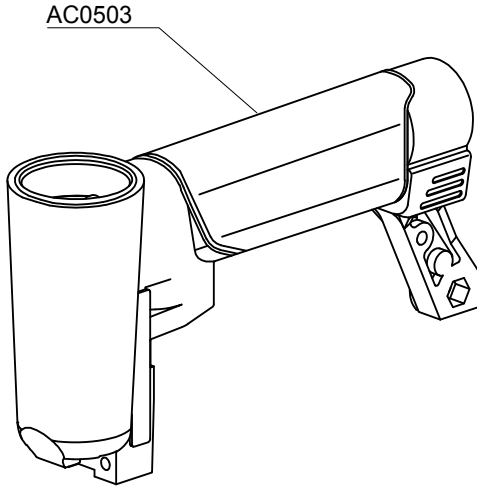

- Does Not Include O-rings
- No incluye sellos de gomas
- Joints exclus

Contents of YK0802 Kit
Contents of YK0804 Kit

HA0258

Tool #

6S0311N B WIRE (US)	6S2361N AT (EU)
6S0321N C WIRE (US)	6S2321N C (EU)
6S0341N F WIRE (US)	6S2341N F (EU)
6S0351N G WIRE (US)	6S2351N G (EU)
6S0361N H WIRE (US)