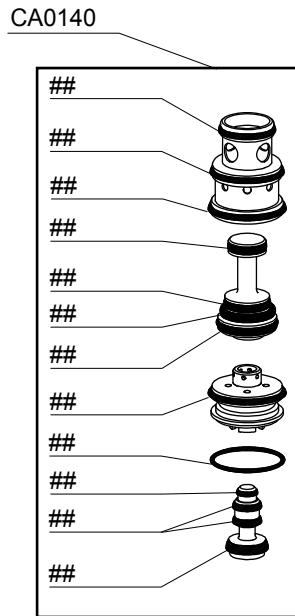

- Does Not Include O-rings
- No incluye sellos de gomas
- Joints exclus

Contents of YK0802 Kit
Contents of YK0804 Kit

HA0258

Tool #

6S0311N B WIRE (US)	6S2361N AT (EU)
6S0321N C WIRE (US)	6S2321N C (EU)
6S0341N F WIRE (US)	6S2341N F (EU)
6S0351N G WIRE (US)	6S2351N G (EU)
6S0361N H WIRE (US)