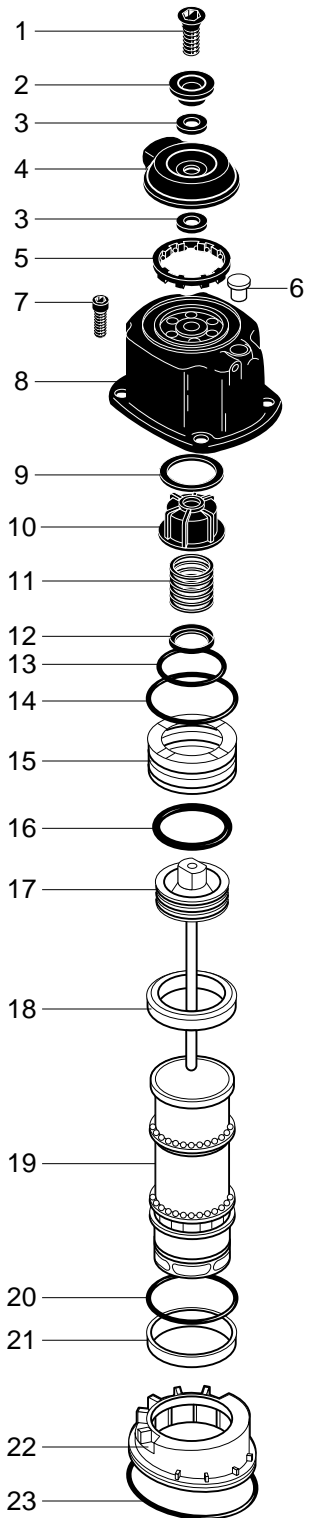

SCN55S COIL NAILER

Model	
572001	Contact Actuation
572002	Single Sequential Actuation

Part No.	Code
1	AA82409
2	CN33300
3	HH21002
4	CN33259
5	CN33260
6	TA12319
7	BB40202
8	CN34747
9	CN33263
10	CN33262
11	KK23197
12	CN31892
13	HH19142
14	HH19200
15	CN33261
16	HH11220
17	CN34749
18	CN33271
19	CN34752
20	HH12102
21	CN33270
22	CN33272
23	HH14152
24	CN33264
25	CN34746
26	CN34755
27	CN34309
28	CN32390
29	CN32722
30	HH12111
31	CN34753
32	CN35381
33	FF21254
34	CN33277
35	FF21229
36	BB40457
37	EE39138
38	HH11151
39	CN32247
40	HH11138
41	HH11119
42	CN32246
43	HH11209
44	HH11113
45	KK23129
46	CN31347
47	HH11901
48	CN31346
49	FF30161
50	TA10506
51	TA10505
52	FF21220
53	CN33273
113	HH11159
114	CN31885
116	HH11209
117	CN31715
118	CN31716
119	KK23228
120	CN34300
121	CN30276
122	HA0091

1/4" FPT

Available Plugs (Not Included with Tool)	
✓ PC0479	
Ind. Interchange 1/4" MPT	
PC0486	
Ind. Interchange 1/4" MPT	
✓ PC0468	
Tru-Flate 1/4" MPT	
PC0474	
Tru-Flate 1/4" MPT	

✓ Recommended Plugs
Plugs shown smaller than actual size

Part No.	Code
7	BB40202
53	CN33273
54	HH11908
55	HH11120
56	CN34761
57	EE39602
58	CN30587
59	KK23460
60	CN33286
61	FF41290
62	KK23282
63	FF21234
64	CN32717
65	KK23459
66	CN33290
67	KK23336
68	FF31154
69	FF31145
70	CN33288
71	CN33287
72	FF21201
73	CN31958
74	FF31265
75	KK23430
76	CN33282
77	CN33281
78	KN10609
79	CN33280
80	KK23429
81	KK23409
82	CN33289
83	CN34757
84	CN33284
85	KK33078
86	FF41263
87	HH11124
88	CN33285
89	HH11143
90	KK23428
91	KK23335
92	CN33294
93	CN31877
94	CN33295
95	JJ22407
115	BB40487

Part No.	Code
37	EE39138
57	EE39602
96	CN34760
97	CN34762
98	CN34759
99	CN31963
100	CN31962
101	CN30601
102	KK13051
103	CN34758
104	CN30602
105	FF41287
106	CC00402
107	CN33291
108	CN31083
109	CN33292
110	CN30707
111	CN33293
112	FF41286