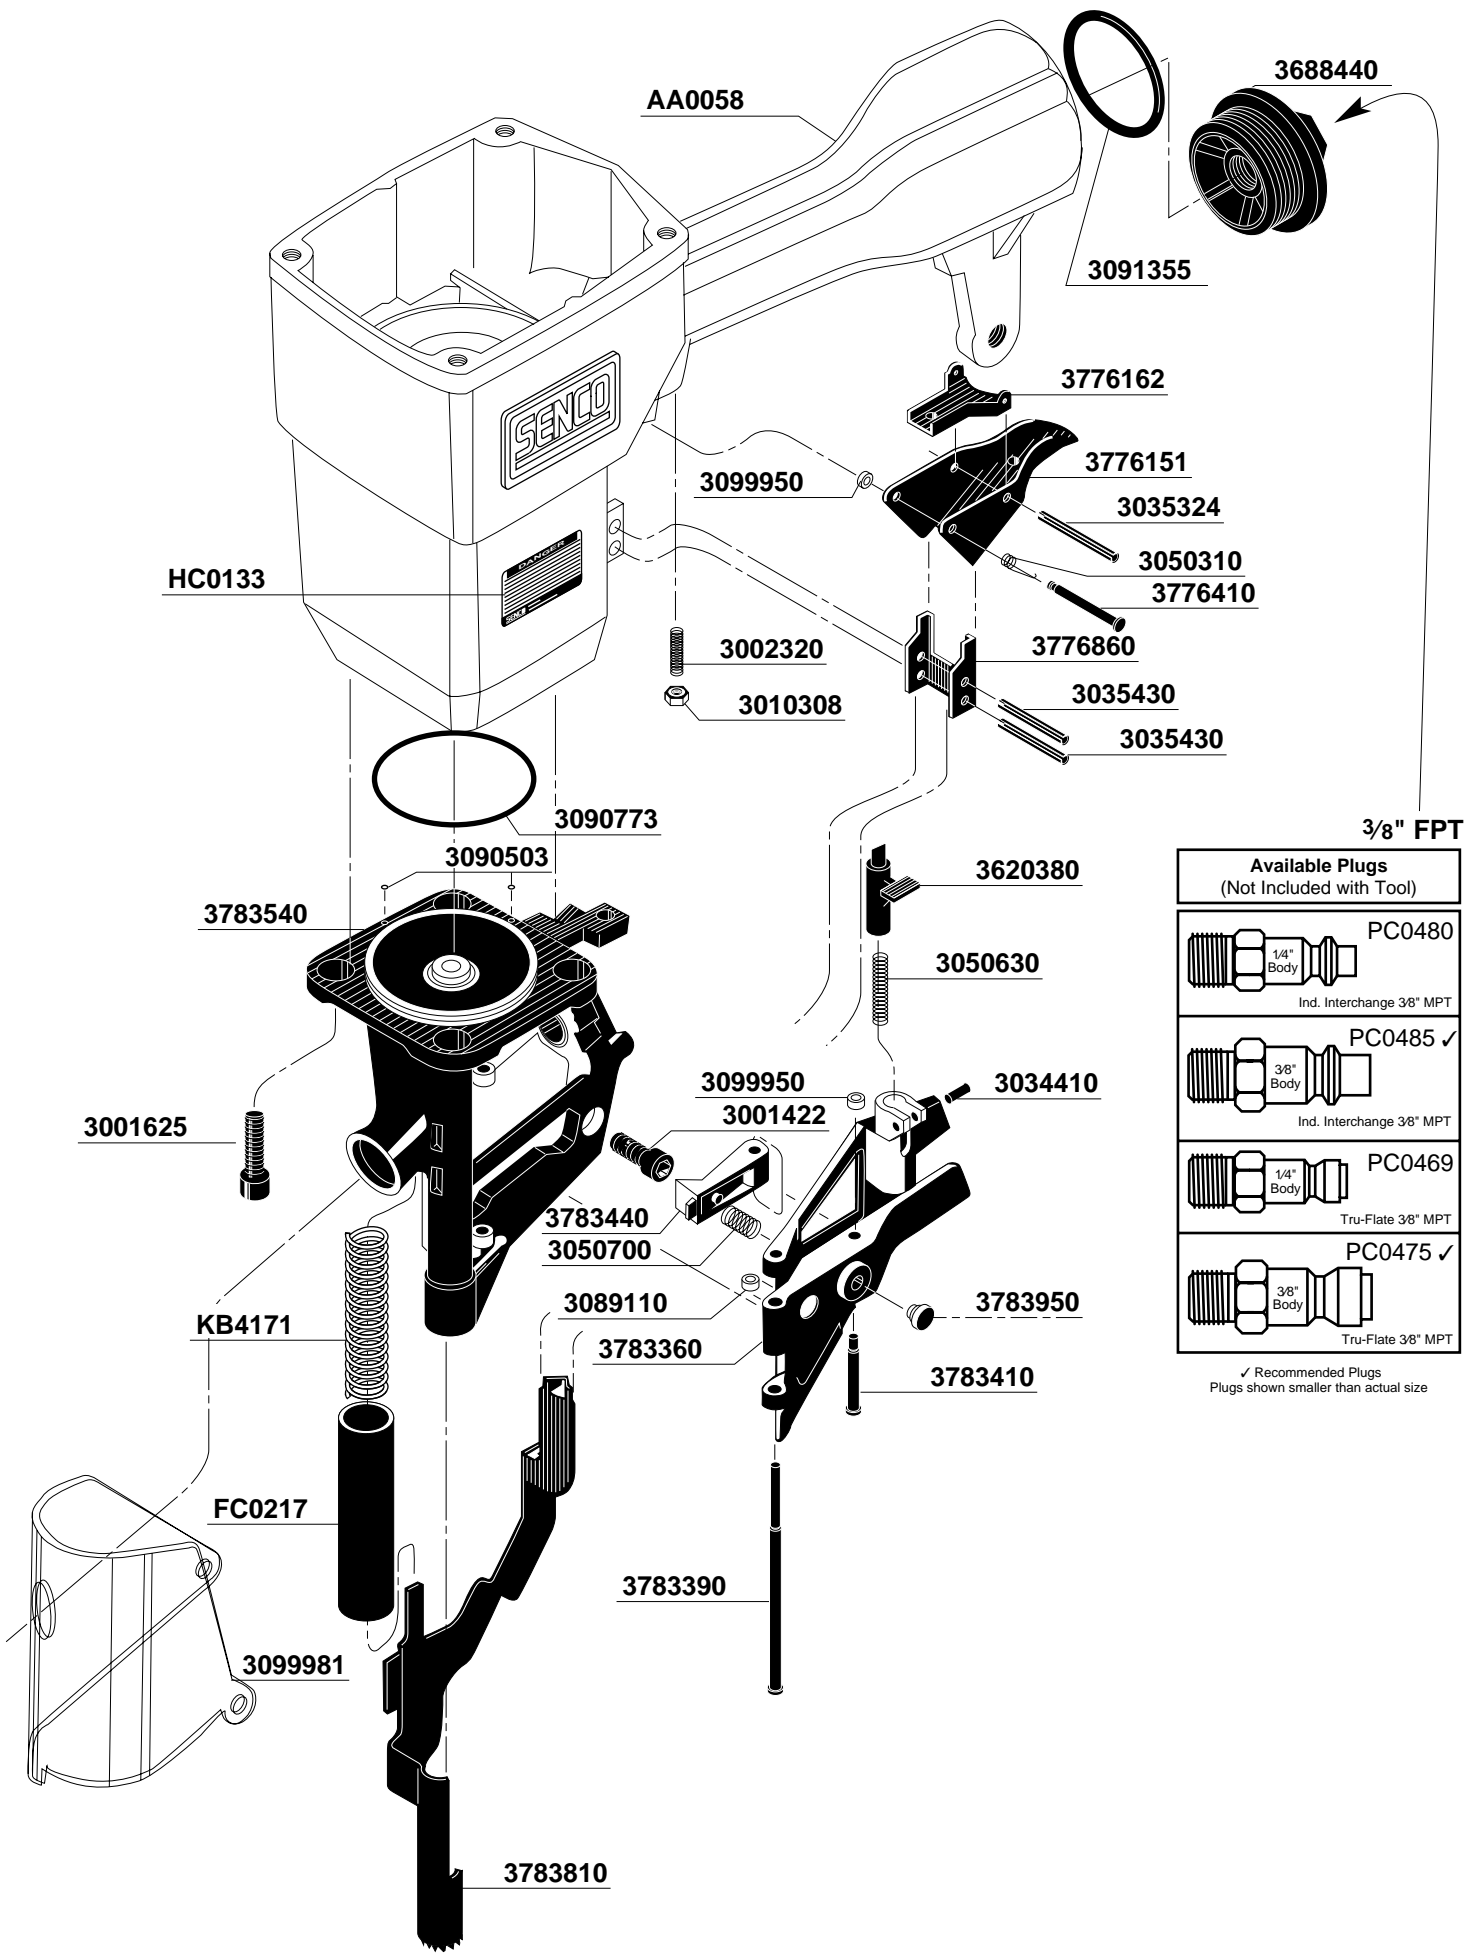

REPLACEMENT PARTS CHART  
SCN 300/SCN75  
Coil Nailers

Model
350004

In the U.S.A., you will find your nearest Senco location listed in the Yellow Pages under "Staples" Or, you can call our toll-free Action-line: 1-800-543-4596

3/8" FPT

Available Plugs (Not Included with Tool)	
	PC0480 Ind. Interchange 3/8" MPT
	PC0485 ✓ Ind. Interchange 3/8" MPT
	PC0469 Tru-Flate 3/8" MPT
	PC0475 ✓ Tru-Flate 3/8" MPT

✓ Recommended Plugs  
Plugs shown smaller than actual size