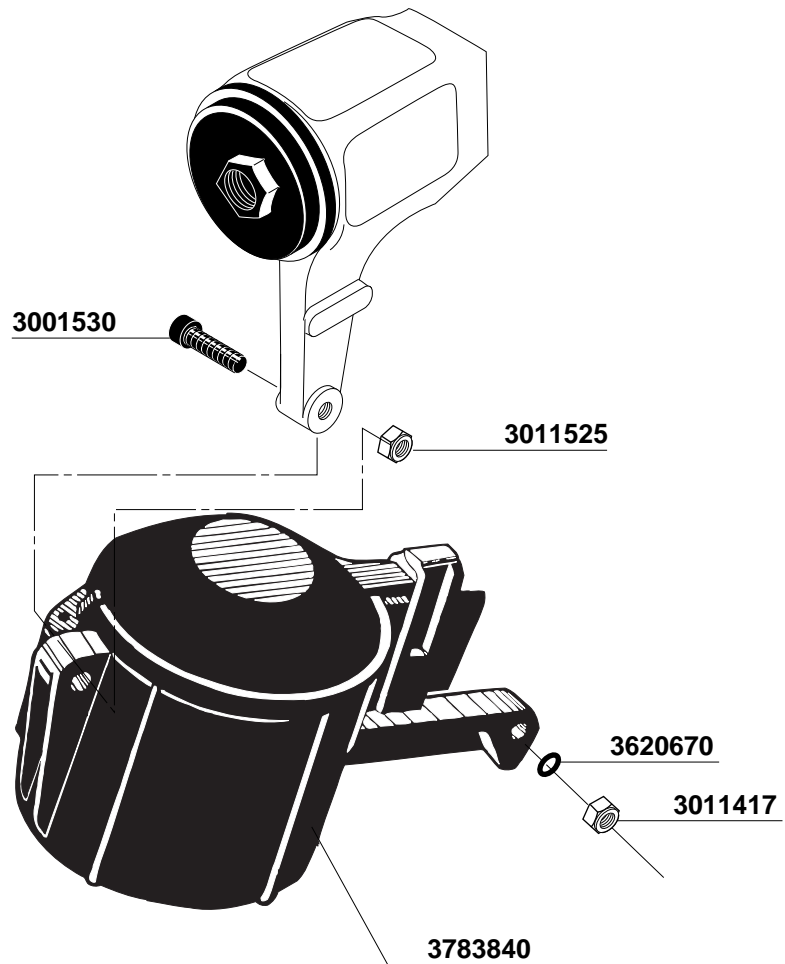

REPLACEMENT PARTS CHART  
SCN 300/SCN75  
Coil Nailers

Model
350004

In the U.S.A., you will find your nearest Senco location listed in the Yellow Pages under "Staples" Or, you can call our toll-free Action-line: 1-800-543-4596

3/8" FPT

Available Plugs (Not Included with Tool)	
	PC0480 Ind. Interchange 3/8" MPT
	PC0485 ✓ Ind. Interchange 3/8" MPT
	PC0469 Tru-Flate 3/8" MPT
	PC0475 ✓ Tru-Flate 3/8" MPT

✓ Recommended Plugs  
Plugs shown smaller than actual size