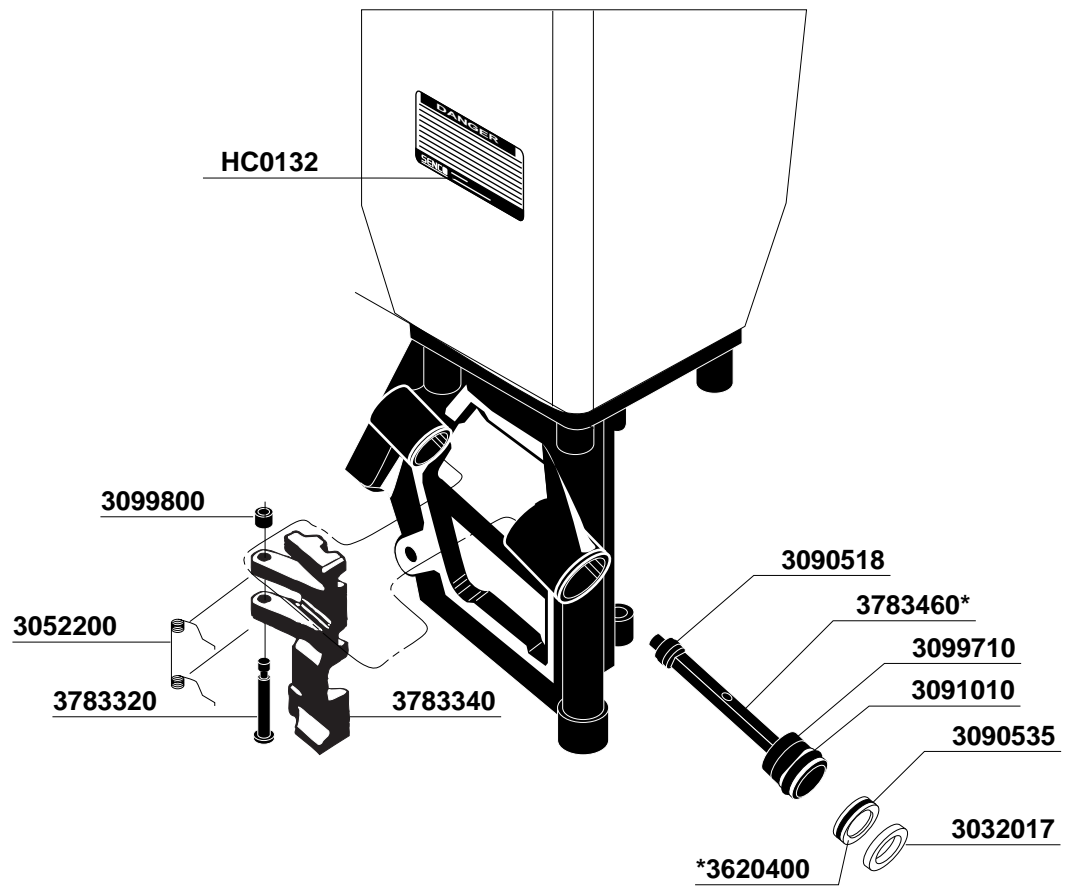

REPLACEMENT PARTS CHART  
SCN 300/SCN75  
Coil Nailers

Model
350004

In the U.S.A., you will find your nearest Senco location listed in the Yellow Pages under "Staples" Or, you can call our toll-free Action-line: 1-800-543-4596

3/8" FPT

Available Plugs (Not Included with Tool)	
	PC0480 Ind. Interchange 3/8" MPT
	PC0485 ✓ Ind. Interchange 3/8" MPT
	PC0469 Tru-Flate 3/8" MPT
	PC0475 ✓ Tru-Flate 3/8" MPT

✓ Recommended Plugs  
Plugs shown smaller than actual size