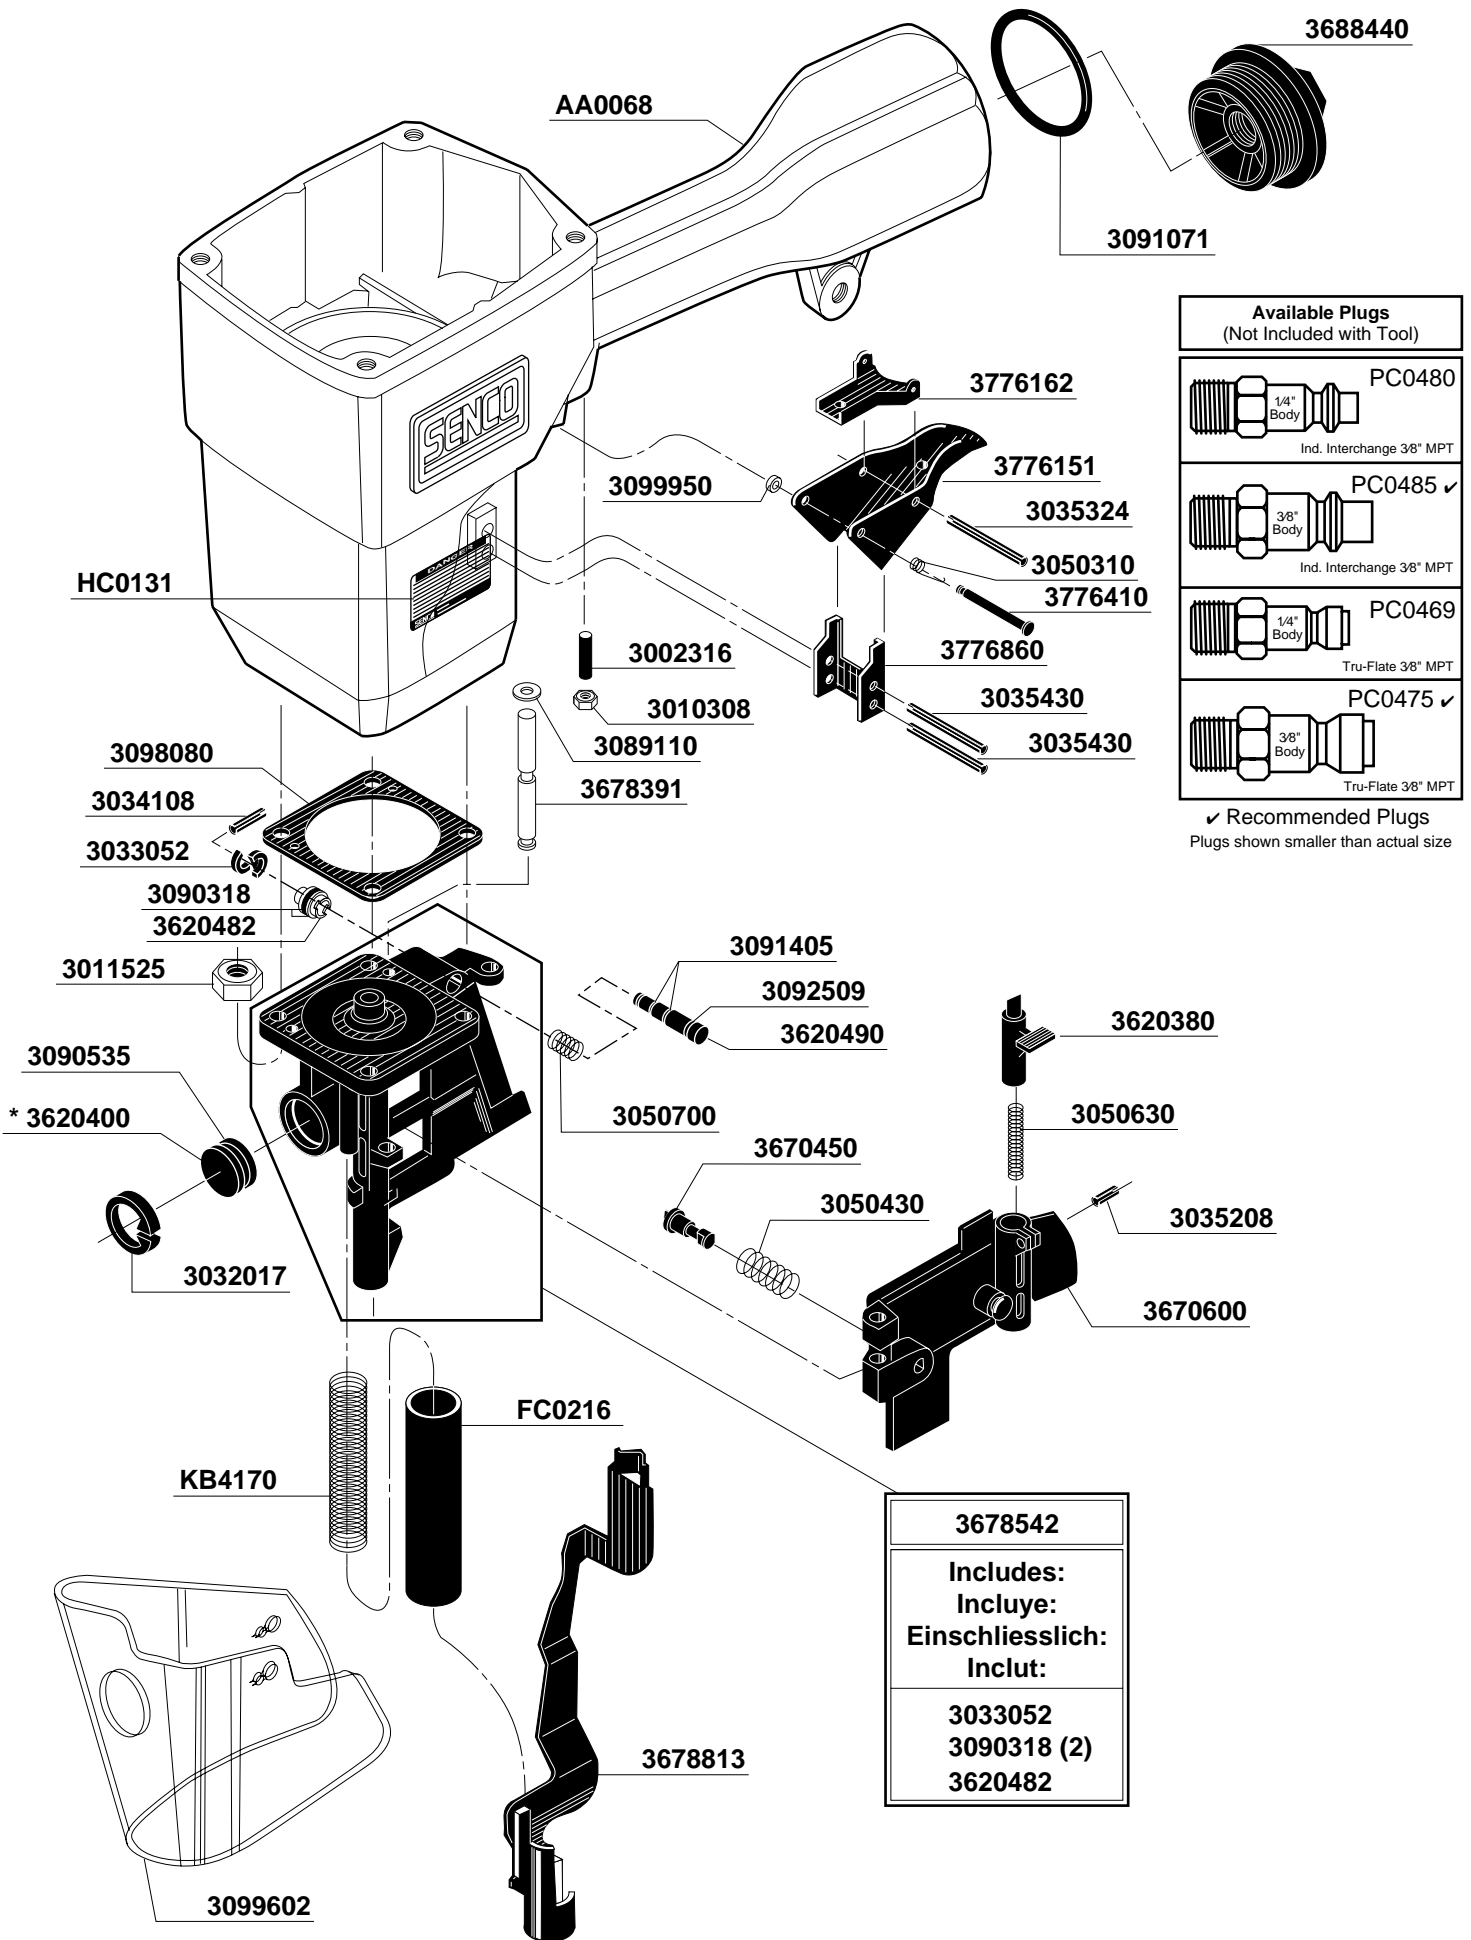

REPLACEMENT PARTS CHART SCN 250D/SCN65D Coil Nailers

MODEL
310002

In the U.S.A., you will find your nearest Senco location listed in the Yellow Pages under "Staples" Or, you can call our toll-free Action-line: 1-800-543-4596

3688440

3091071

Available Plugs (Not Included with Tool)	
	PC0480 1/4" Body Ind. Interchange 3/8" MPT
	PC0485 ✓ 3/8" Body Ind. Interchange 3/8" MPT
	PC0469 1/4" Body Tru-Flate 3/8" MPT
	PC0475 ✓ 3/8" Body Tru-Flate 3/8" MPT

✓ Recommended Plugs
Plugs shown smaller than actual size

3678542
Includes: Incluye: Einschliesslich: Inclut:
3033052 3090318 (2) 3620482

SCN250D/SCN65D Coil Nailers

REPLACEMENT PARTS LIST•LISTA DE PARTES DE REPUESTO•ERSATZTEILE-LISTE•LISTE DE PIÈCES DE RECHANGE