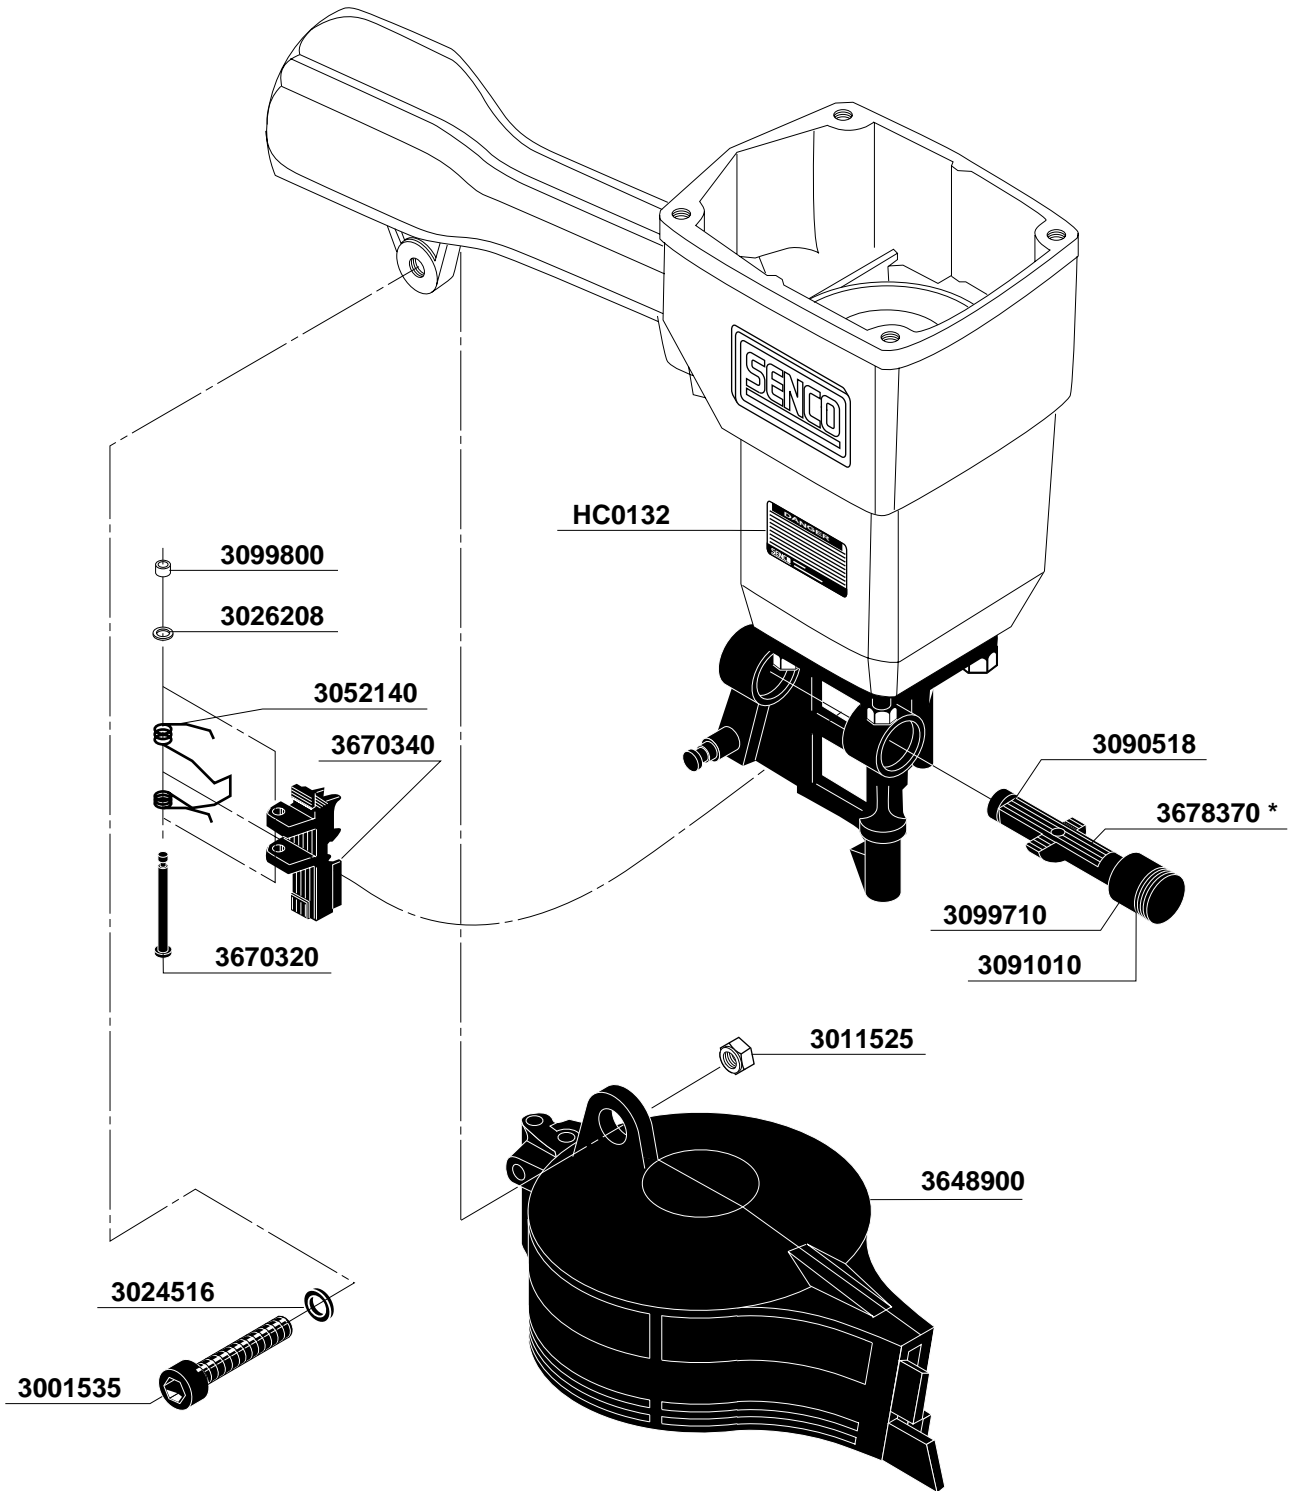

REPLACEMENT PARTS CHART SCN 250D/SCN65D Coil Nailers

MODEL
310002

In the U.S.A., you will find your nearest Senco location listed in the Yellow Pages under "Staples" Or, you can call our toll-free Action-line: 1-800-543-4596

3688440

3091071

Available Plugs (Not Included with Tool)	
	PC0480 1/4" Body Ind. Interchange 3/8" MPT
	PC0485 ✓ 3/8" Body Ind. Interchange 3/8" MPT
	PC0469 1/4" Body Tru-Flate 3/8" MPT
	PC0475 ✓ 3/8" Body Tru-Flate 3/8" MPT

✓ Recommended Plugs
Plugs shown smaller than actual size

3678542
Includes: Incluye: Einschliesslich: Inclut:
3033052 3090318 (2) 3620482

SCN250D/SCN65D Coil Nailers

REPLACEMENT PARTS LIST•LISTA DE PARTES DE REPUESTO•ERSATZTEILE-LISTE•LISTE DE PIÈCES DE RECHANGE