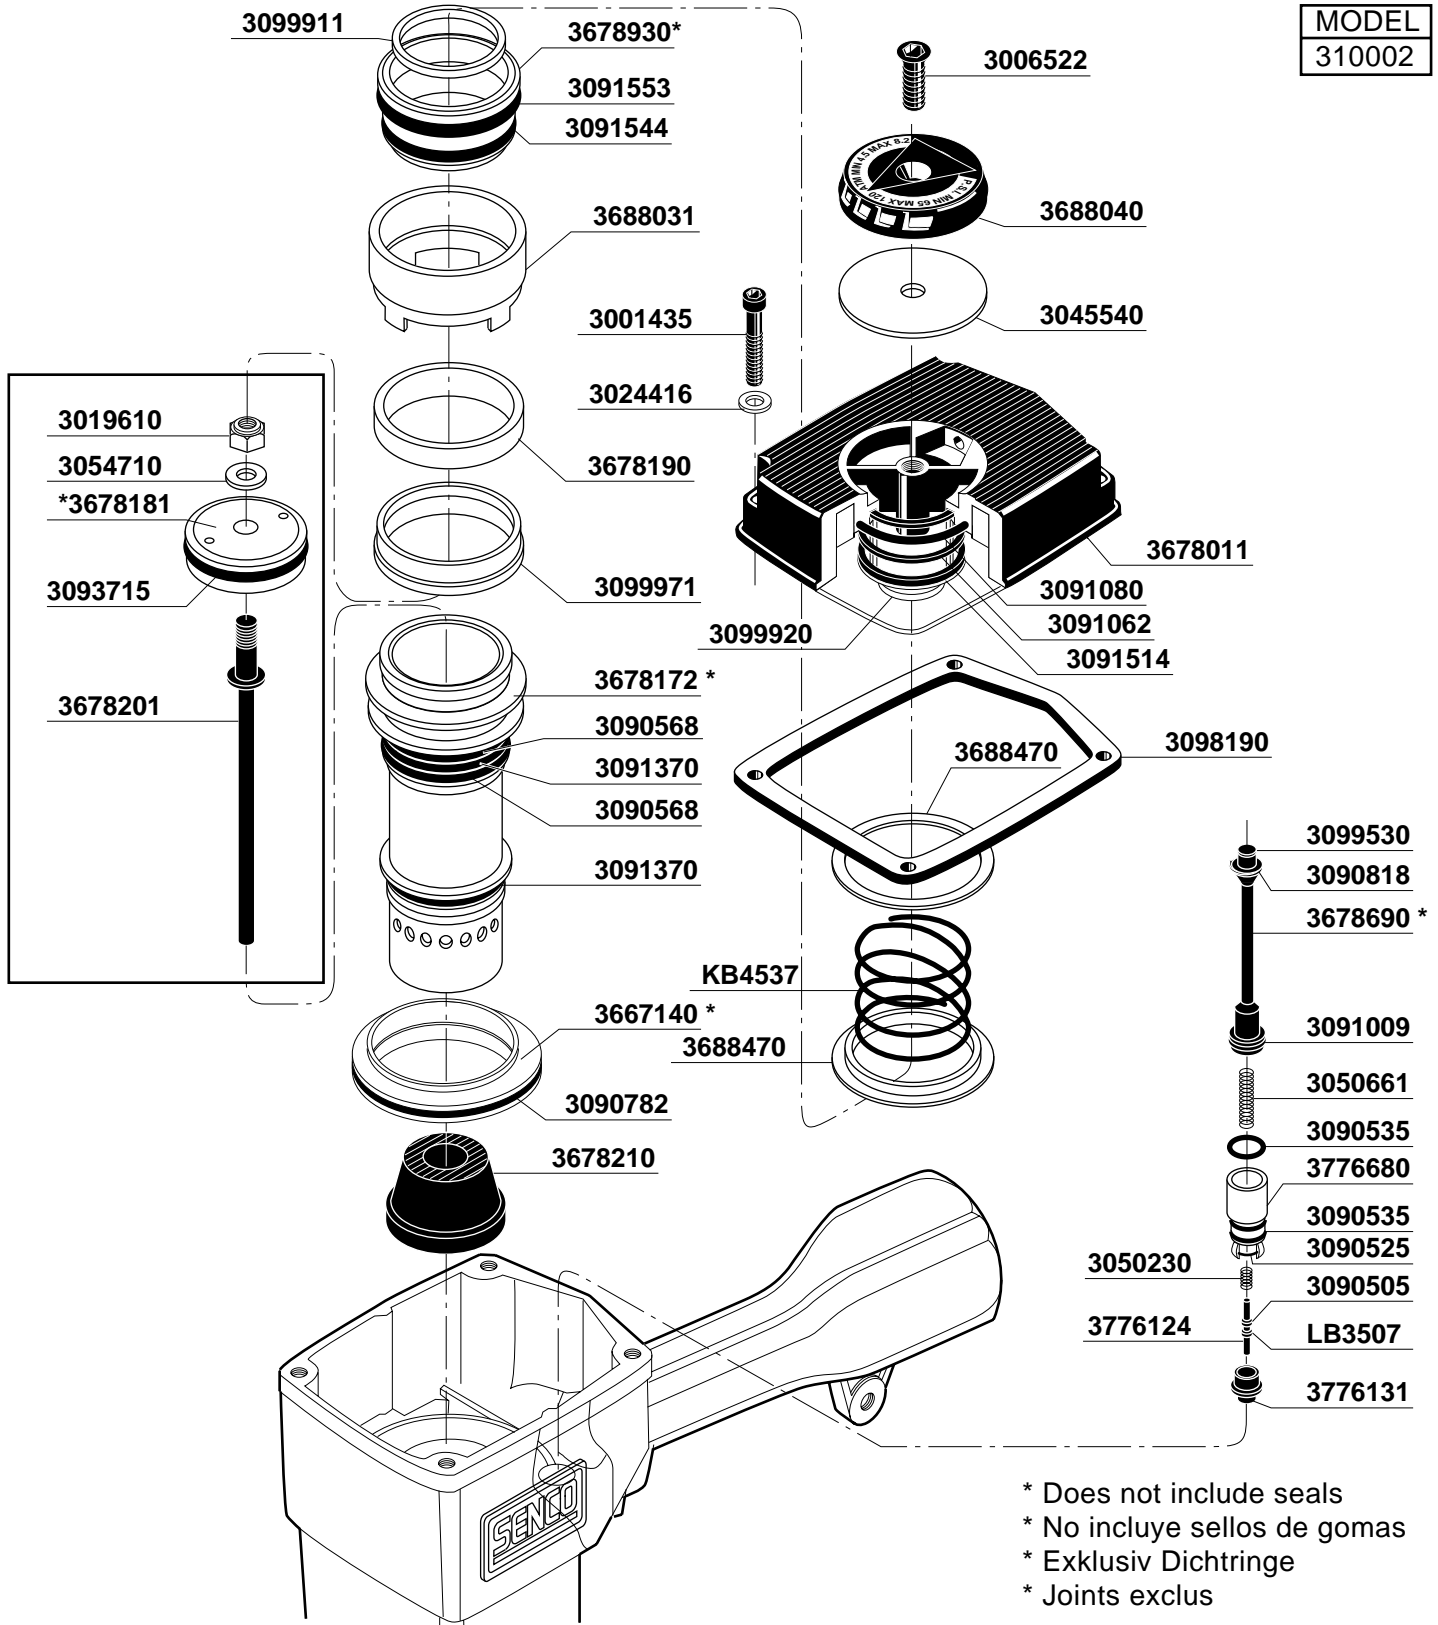

REPLACEMENT PARTS CHART SCN 250D/SCN65D Coil Nailers

MODEL
310002

In the U.S.A., you will find your nearest Senco location listed in the Yellow Pages under "Staples" Or, you can call our toll-free Action-line: 1-800-543-4596

3688440

3091071

Available Plugs (Not Included with Tool)	
	PC0480 1/4" Body Ind. Interchange 3/8" MPT
	PC0485 ✓ 3/8" Body Ind. Interchange 3/8" MPT
	PC0469 1/4" Body Tru-Flate 3/8" MPT
	PC0475 ✓ 3/8" Body Tru-Flate 3/8" MPT

✓ Recommended Plugs
Plugs shown smaller than actual size

3678542
Includes: Incluye: Einschliesslich: Inclut:
3033052 3090318 (2) 3620482

SCN250D/SCN65D Coil Nailers

REPLACEMENT PARTS LIST•LISTA DE PARTES DE REPUESTO•ERSATZTEILE-LISTE•LISTE DE PIÈCES DE RECHANGE