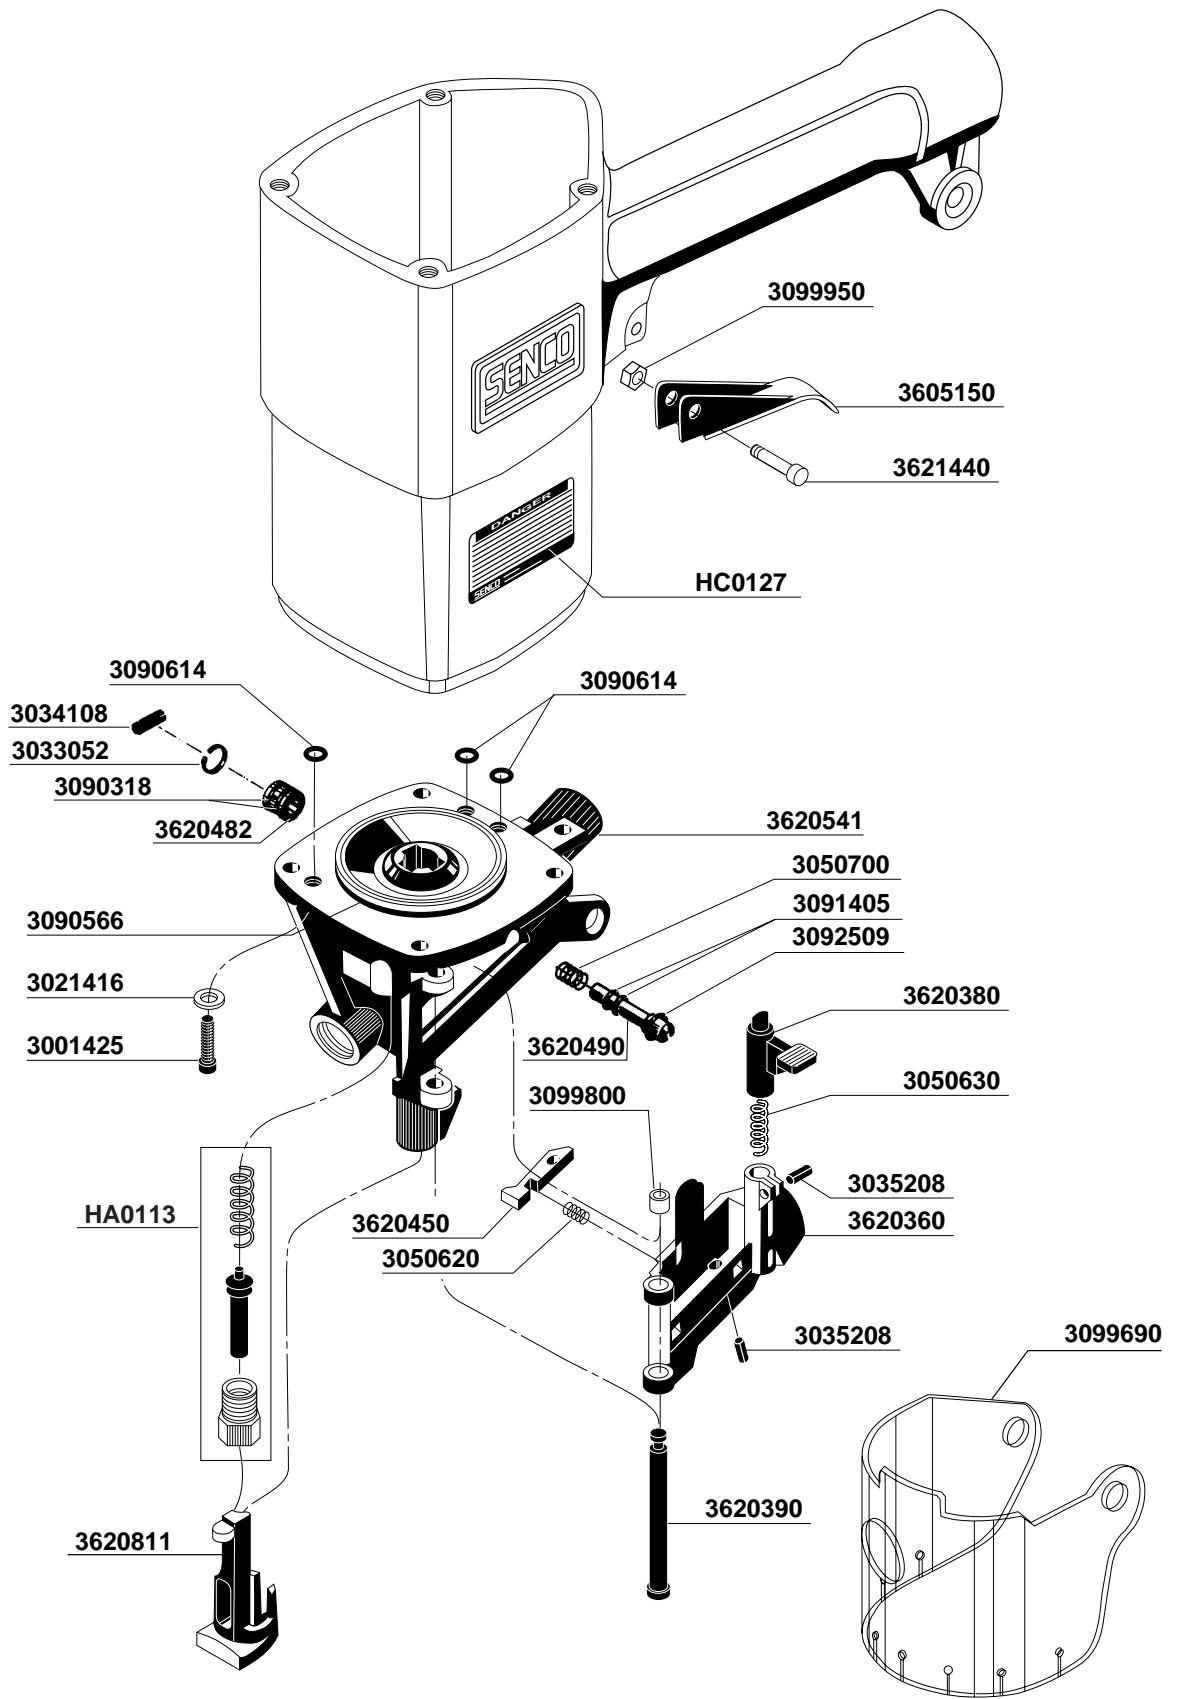

Available Plugs (Not Included with Tool)	
✓ PC0479	
	Ind. Interchange 1/4" MPT
PC0486	
	Ind. Interchange 1/4" MPT
✓ PC0468	
	Tru-Flate 1/4" MPT
PC0474	
	Tru-Flate 1/4" MPT

✓ Recommended Plugs  
 Plugs shown smaller than actual size