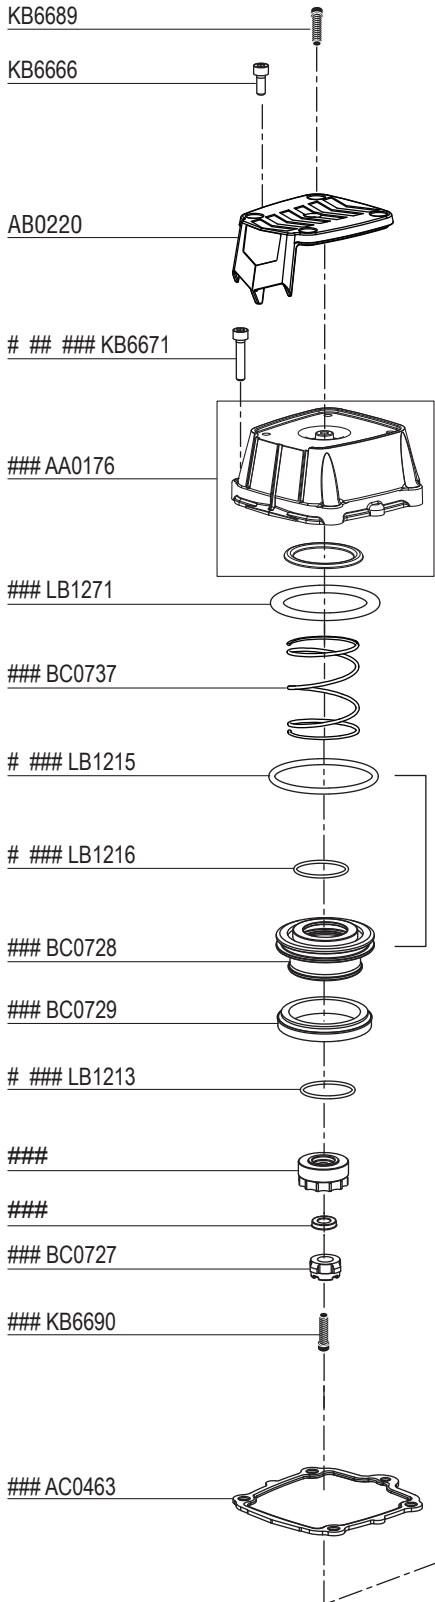

= Contents of YK0783 Kit
= Contents of YK0784 Kit
= Contents of YK0819 Kit

Tool #	Model
9V0001N	Contact-Actuation
9V2001N	Contact-Actuation

Available Triggers

HA0287
Contact-Actuation

HA0236
Single Sequential