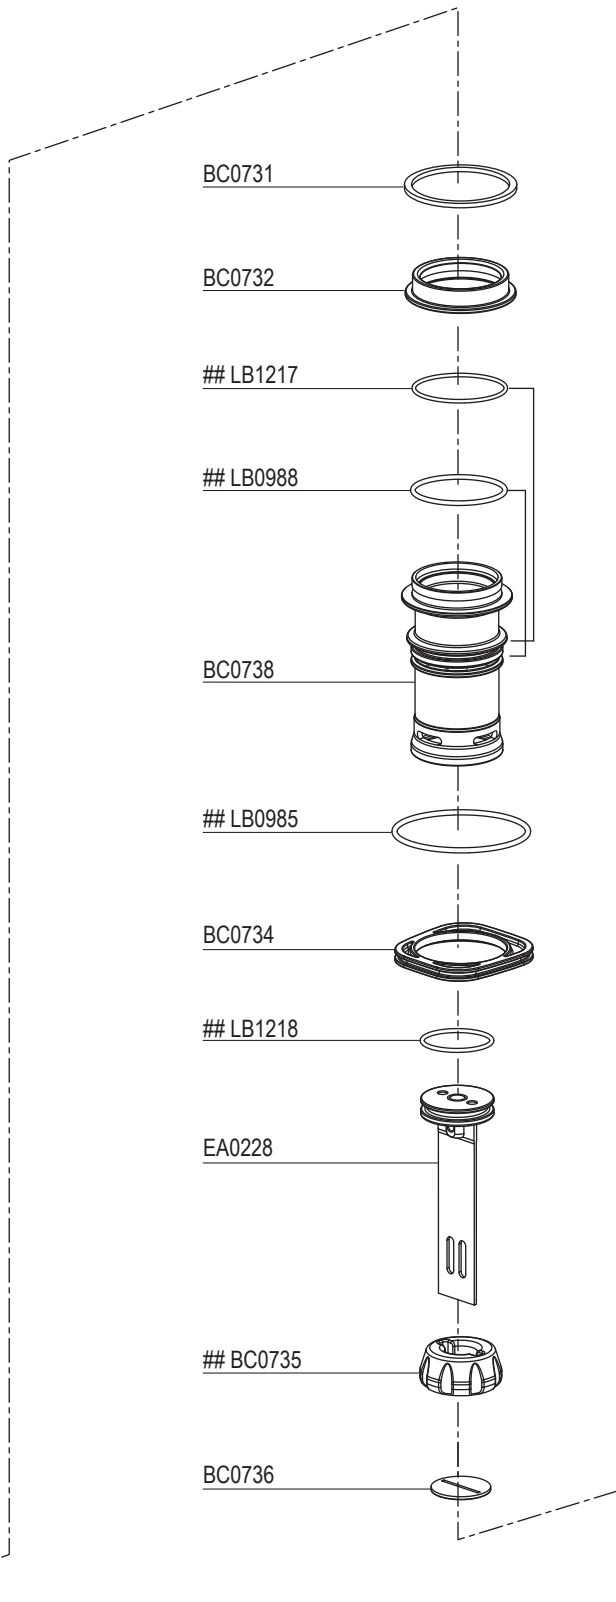

= Contents of YK0783 Kit
= Contents of YK0784 Kit
= Contents of YK0819 Kit

Tool #	Model
9V0001N	Contact-Actuation
9V2001N	Contact-Actuation

Available Triggers

HA0287
Contact-Actuation

HA0236
Single Sequential