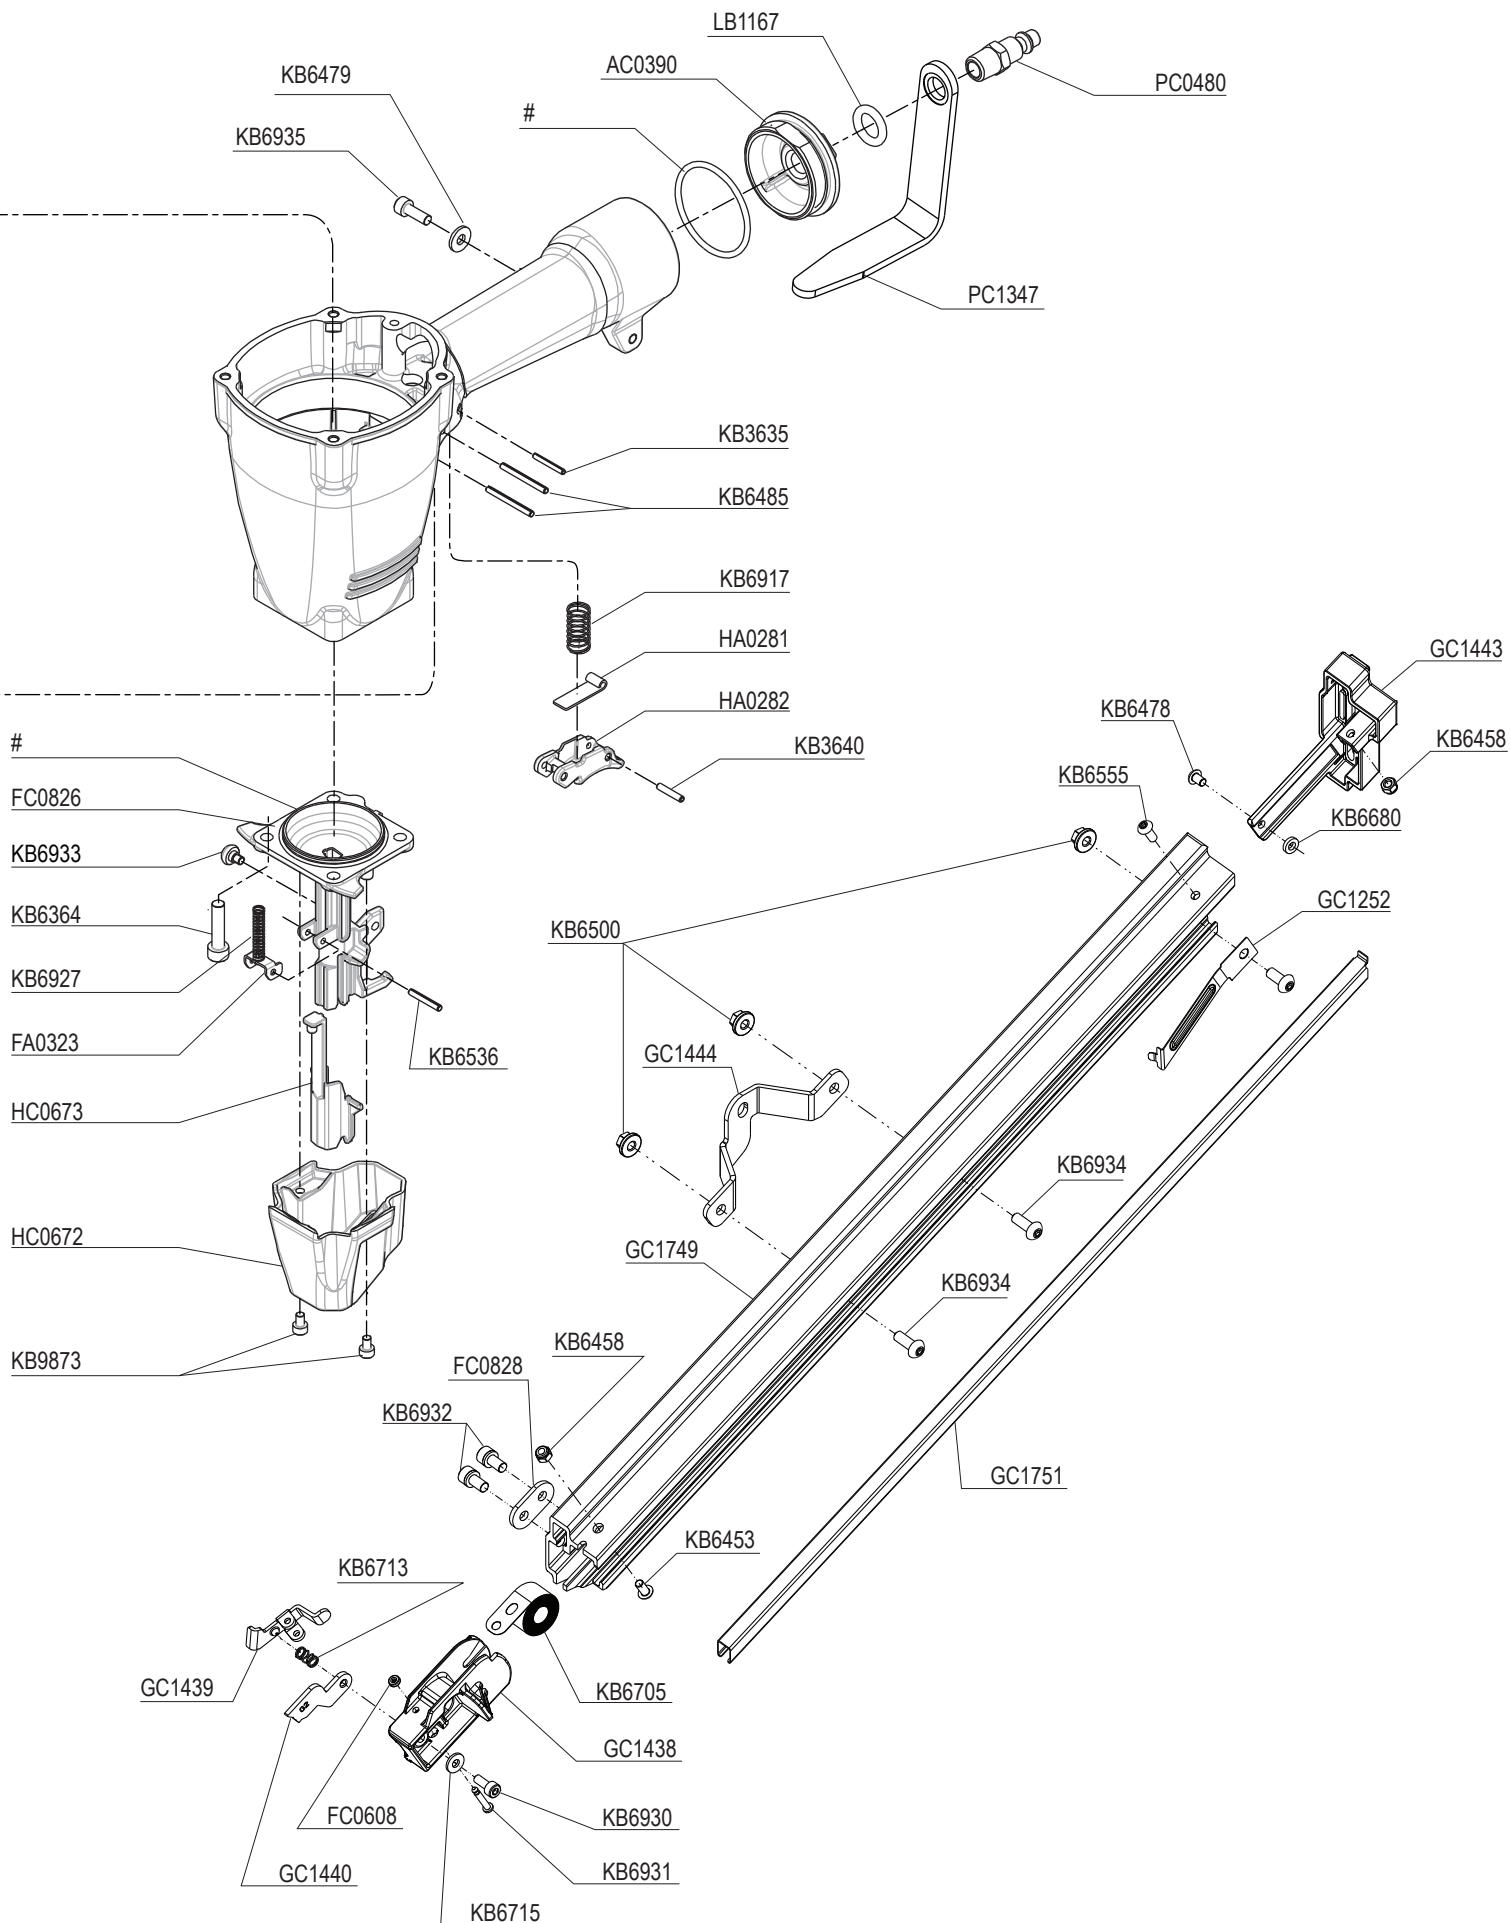

1 1/2" Metal Connector Nailer

JoistPro 150MXP