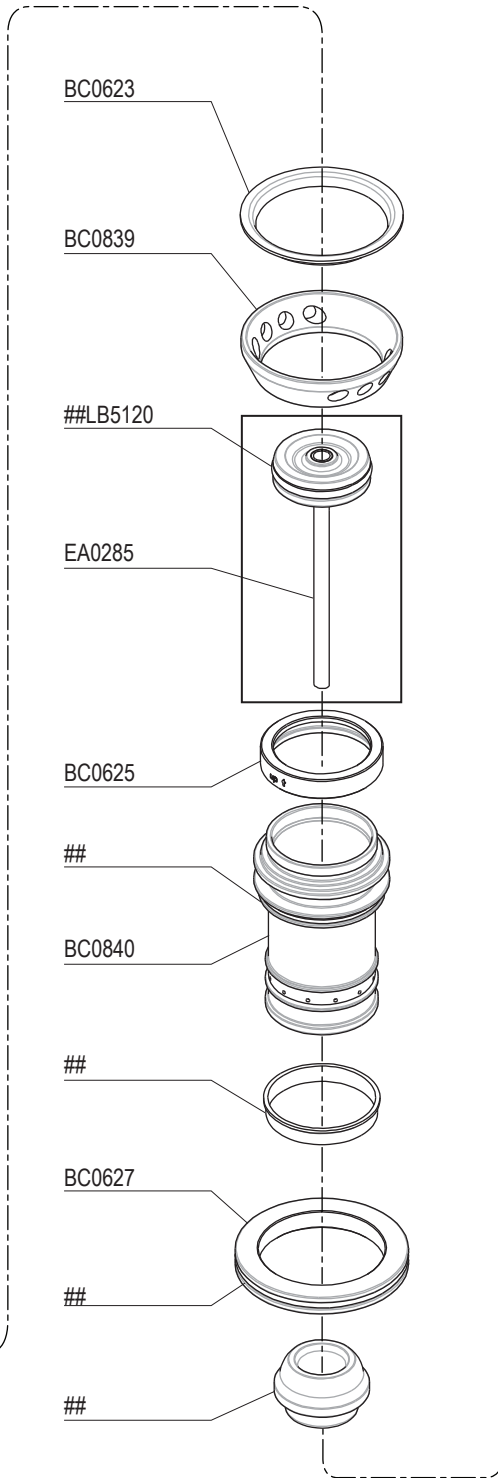

= Contents of YK0869 Repair Kit
= Contents Of YK0824 Repair Kit

Tool #
10P0001N