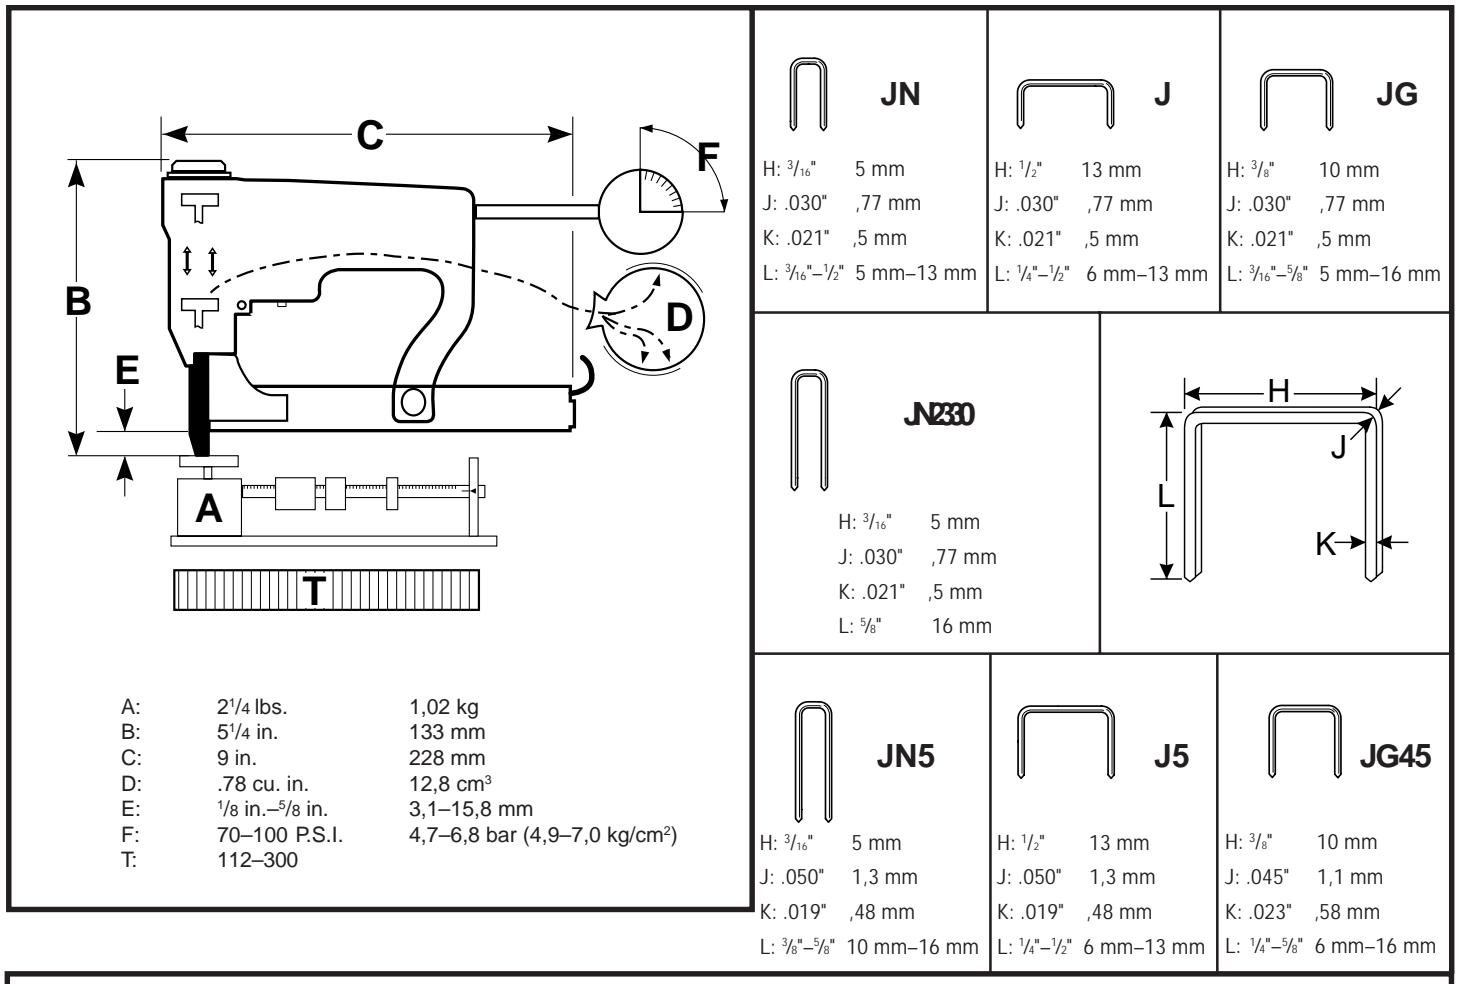

J Stapler Replacement Parts List

PART#	DESCRIPTION	PART#	DESCRIPTION	PART #	DESCRIPTION
AA0040	MAIN BODY ASSY. (REGULAR)	FB0047	GUIDE BODY (J 5 1/2 B/L)	KB0280	SCREW
BA0050	CYLINDER CAP (MAGNET)	FB0048	GUIDE BODY (JG45 5/8 B/L)	KB0836	SCREW
BA0092	CYLINDER SLEEVE ASSY.	GA0096	MAGAZINE ASSY. (JN 1/2)	KB1495	NUT
BB0043	PISTON STOP	GA0100	MAGAZINE ASSY. (JN5 1/2)	KB1510	LOCKWASHER
CA0020	FIRING VALVE CAP ASSY.	GA0102	MAGAZINE ASSY. (JN5 5/8)	KB1529	LOCKWASHER
CA0022	TRIGGER CORE	GA0103	MAGAZINE ASSY. (JN2330 5/8)	KB1546	SPRINGPIN
CA0023	TRIGGER HOUSING	GA0107	FEEDER SHOE (JN, JN5, JN2330)	KB1552	SPRINGPIN
CA0032	FIRING VALVE TRIGGER CAP ASSY.	GA0221	MAGAZINE HOUSING (JG 5/8 B/L)	KB1556	SPRINGPIN
CA0069	FIRING VALVE STEM ASSY.	GA0222	MAGAZINE HOUSING (JG 1/2 B/L)	KB1570	SPRINGPIN
CC0082	FIRING VALVE STEM	GA0224	MAGAZINE HOUSING (JG45 5/8 B/L)	KB1596	SPRINGPIN
CC0083	TRIGGER PISTON ASSY.	GA0225	MAGAZINE HOUSING (J 1/2 B/L)	KB1661	SPRINGPIN
EA0021	DRIVER PIN ASSY.	GA0226	RAIL (JG 5/8 B/L, JG45 5/8 B/L)	KB4126	BACKUP SPRING
EB0058	DRIVER (JN REGULAR)	GA0227	RAIL (J 1/2 B/L, J5 1/2 B/L)	KB4519	RIVET
EB0060	DRIVER (JG45 REGULAR)	GA0228	RAIL (JG 1/2 B/L)	KB5024	SCREW
EB0123	DRIVER (JN 2330-1/16 CSK)	GB0010	STAPLE DOOR RETAINER	KB5029	SPRING
EC0162	DRIVER (J REGULAR)	GB0024	STAPLE DOOR (JN 1/2, JN2330 5/8)	KB5043	FEEDER SPRING
EC0163	DRIVER (JN5 REGULAR)	GB0025	STAPLE DOOR (JN5 1/2, JN5 5/8)	KB5045	FEEDER SPRING
EC0164	DRIVER (JG REGULAR)	GB0110	FEEDER SHOE (JB B/L)	KB5144	SPRINGPIN (B/L)
EC0165	DRIVER (J5 REGULAR)	GB0111	FEEDER SHOE (J 1/2 B/L)	KB5145	SPRINGPIN (JG B/L)
ED0001	MAIN PISTON	GB0112	RETAINING CLIP (J B/L)	KB5146	TORSION SPRING (B/L)
FA0073	BACKPLATE (JN-1/2)	GB0113	LATCH LEVER (J B/L)	LB0017	SEAL
FA0075	BACKPLATE (JN5-1/2)	GB0114	LATCH PIN (JG B/L)	LB0015	SEAL
FA0076	BACKPLATE (JN5-5/8)	GB0115	LATCH PIN (J 1/2 B/L)	LB0057	SEAL
FA0077	BACKPLATE (JN2330-5/8)	GB0121	FEEDER SPRING ROLLER (JG B/L)	LB0118	SEAL
FA0080	FRONT PLATE BOTTOM ASSY. (JN)	GB0122	FEEDER SPRING ROLLER (J B/L)	LB0760	SEAL
FA0081	FRONT PLATE BOTTOM ASSY. (JN5)	GB0190	MAGAZINE HOUSING (J5 1/2 B/L, J 1/2 B/L)	LB0765	SEAL
FB0001	RIGHT LATCH PIN	GC0342	ROLLER	LB5008	SEAL
FB0002	LEFT LATCH PIN	GC0344	AXLE	LB5014	SEAL
FB0003	PRELOAD PLUG	HB0058	TRIGGER	LB5015	SEAL
FB0009	BACKUP PLATE (JG B/L)	HG0004	LABEL (SAFETY PRECAUTIONS)	LB5016	SEAL
FB0019	BACKUP PLATE (J B/L)	KA5001	SPRING RETAINER	LB5018	SEAL
FB0045	GUIDE BODY (JG B/L)	KB0011	SCREW		
FB0046	GUIDE BODY (J 1/2 B/L)	KB0037	SCREW