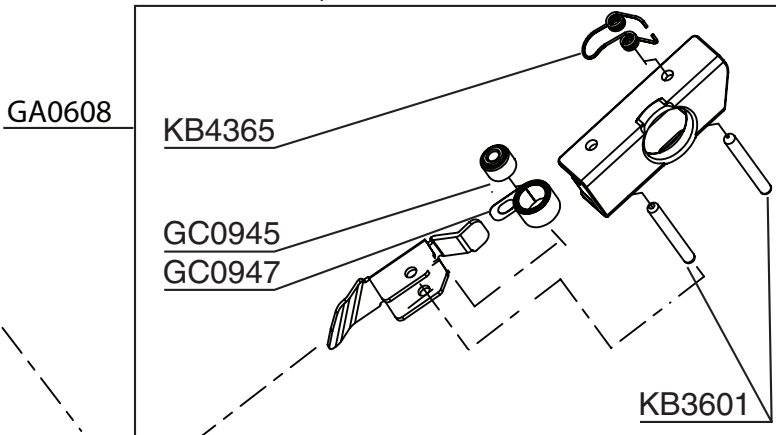

HN150 Joist Hanger Nailer

SENCO®

Available Plugs
(Not Included with Tool)

PC0479 ✓
1/4" Body
Ind. Interchange 1/4" NPT

PC0468 ✓
1/4" Body
Tru-Flate 1/4" NPT

✓ **Recommended Plugs**
Plugs shown smaller than actual size

NFG03Y Revised January 3, 2012 (Replaces 5/28/2010) © 2012 by SENCO Brands, Inc. Cincinnati, Ohio 45245 - U.S.A.