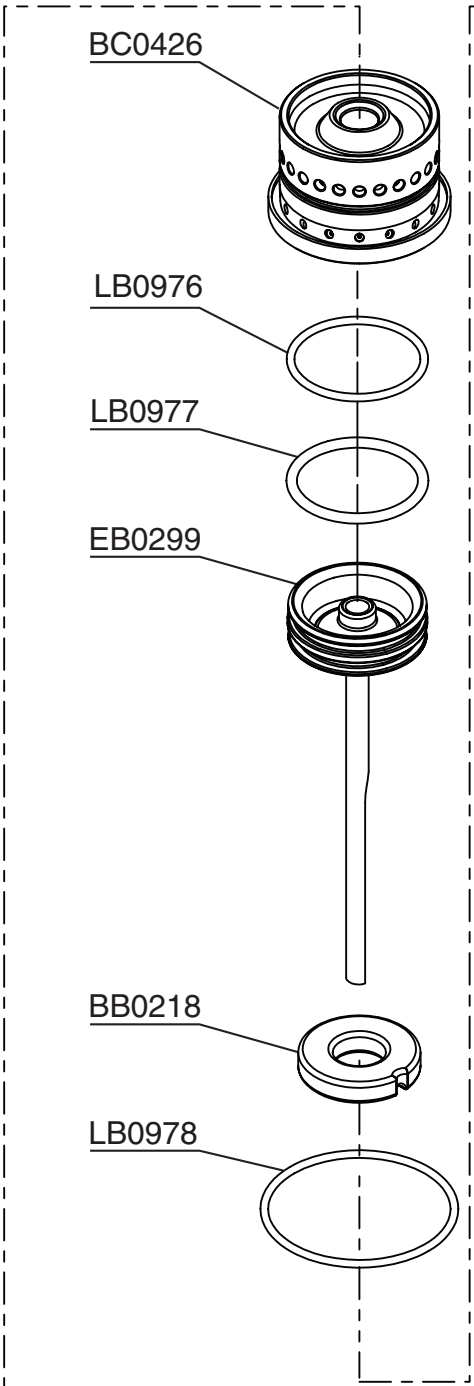

HN150 Joist Hanger Nailer

SENCO®