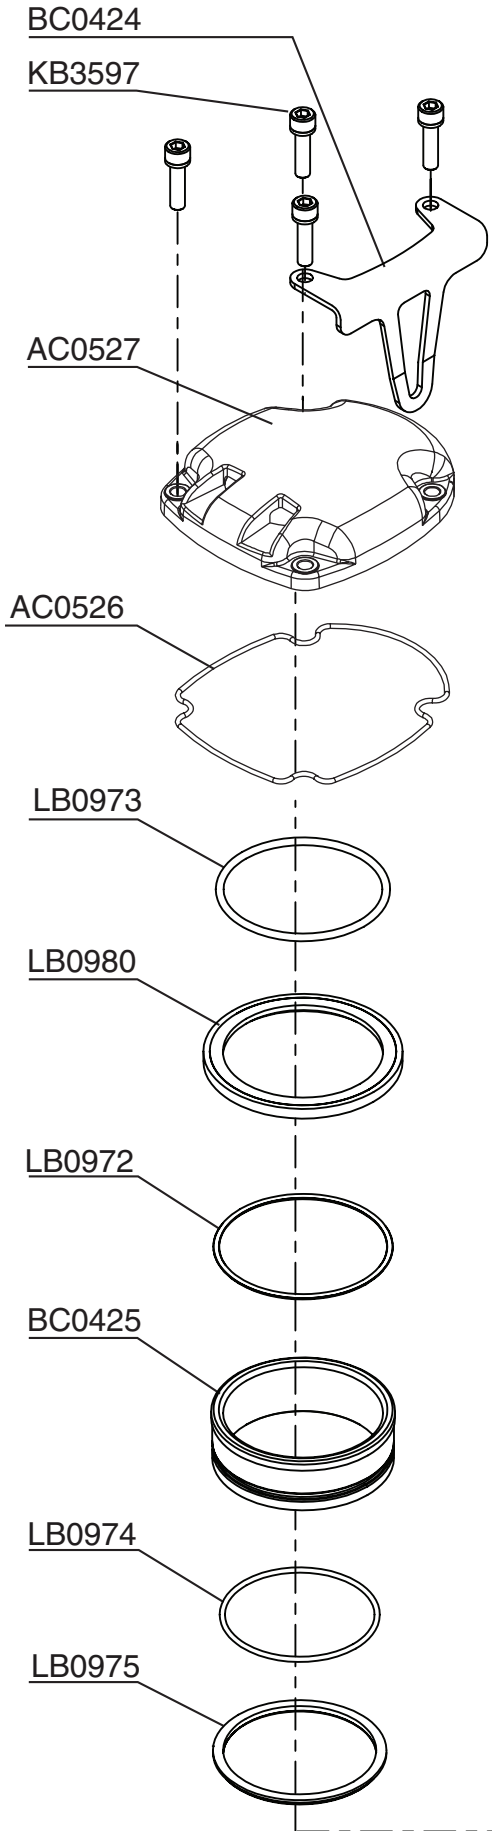

HN150 Joist Hanger Nailer

SENCO®