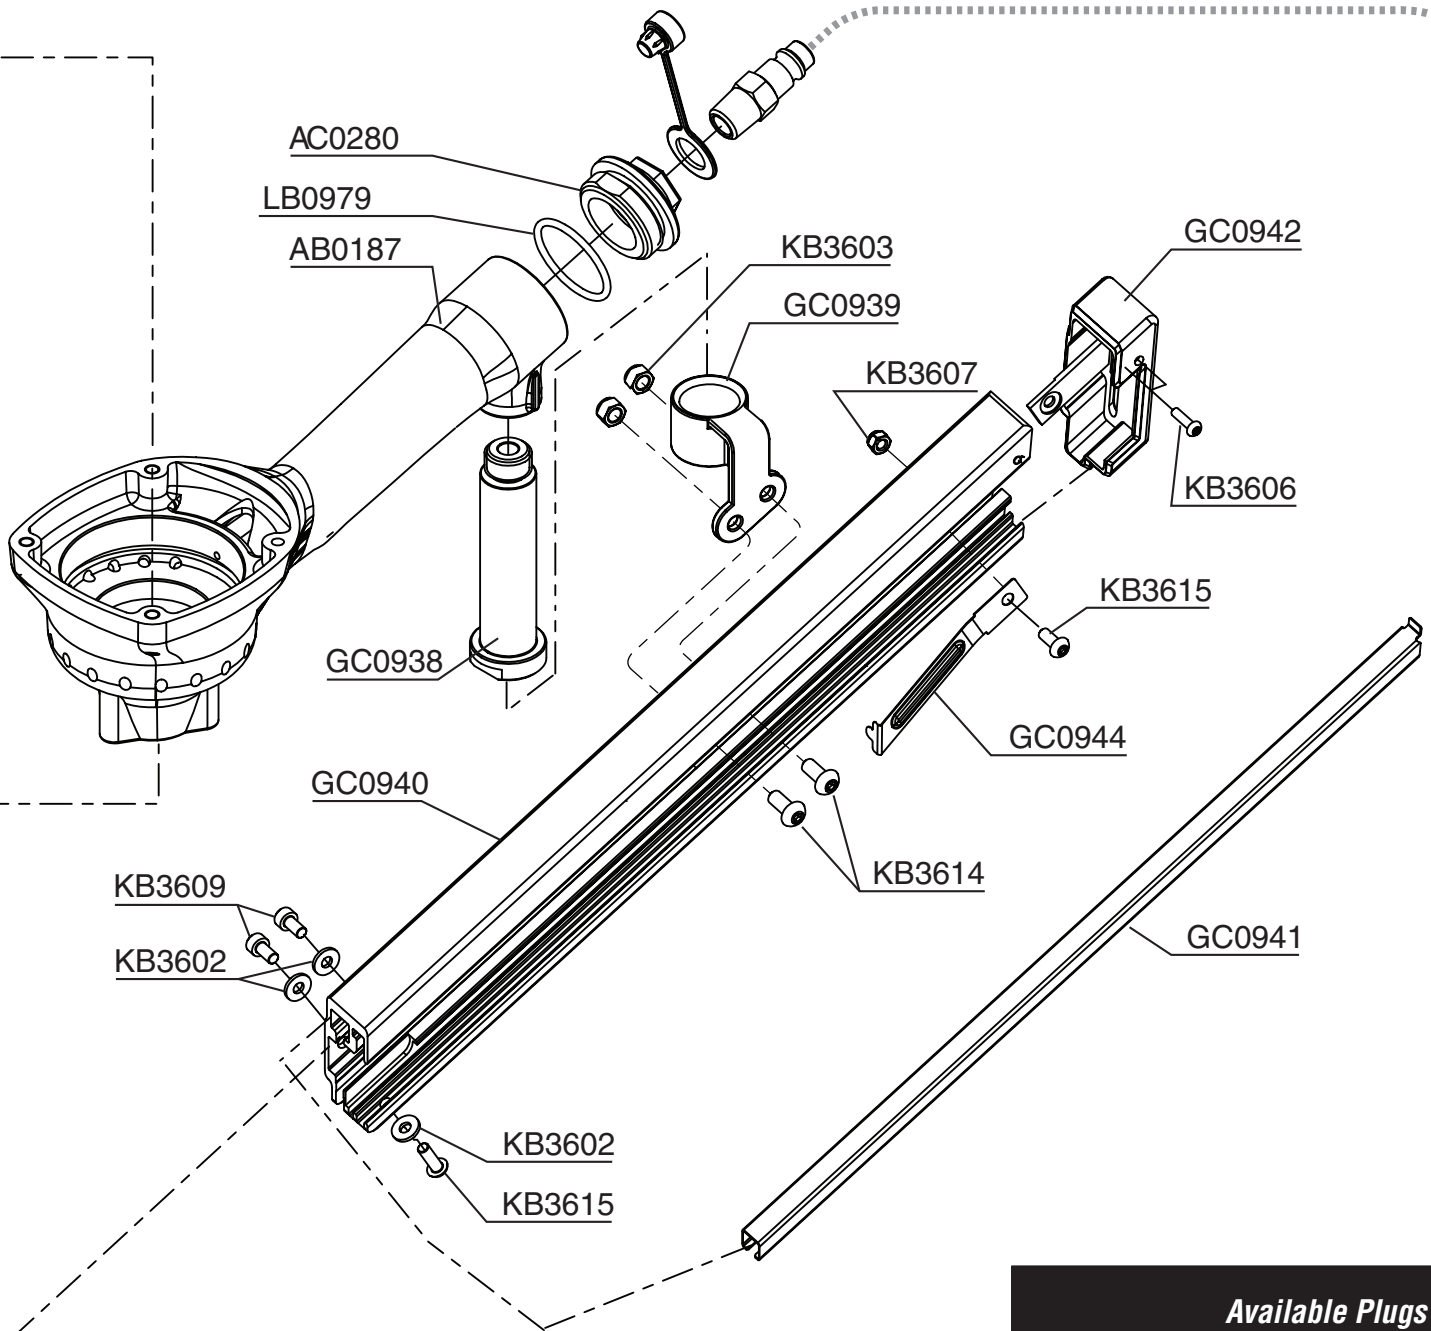

HN150 Joist Hanger Nailer

SENCO®

Available Plugs
(Not Included with Tool)

PC0479 ✓
1/4" Body
Ind. Interchange 1/4" NPT

PC0468 ✓
1/4" Body
Tru-Flate 1/4" NPT

✓ **Recommended Plugs**
Plugs shown smaller than actual size

NFG03Y Revised January 3, 2012 (Replaces 5/28/2010) © 2012 by SENCO Brands, Inc. Cincinnati, Ohio 45245 - U.S.A.