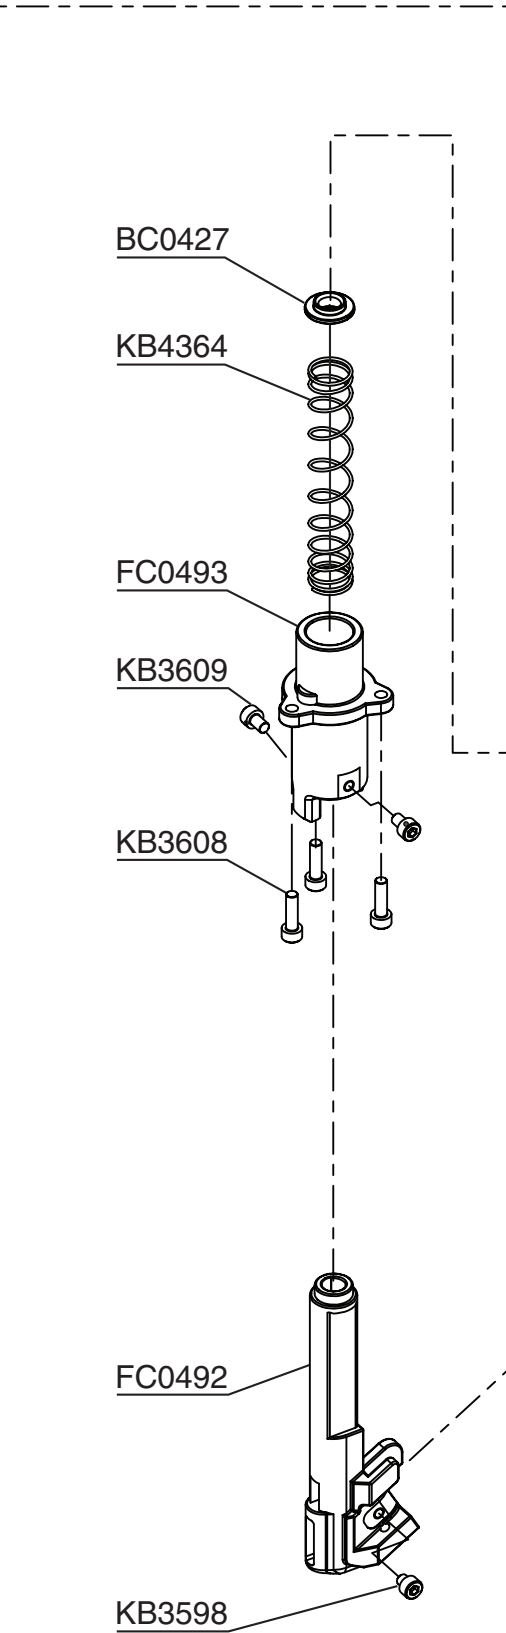

HN150 Joist Hanger Nailer

SENCO®