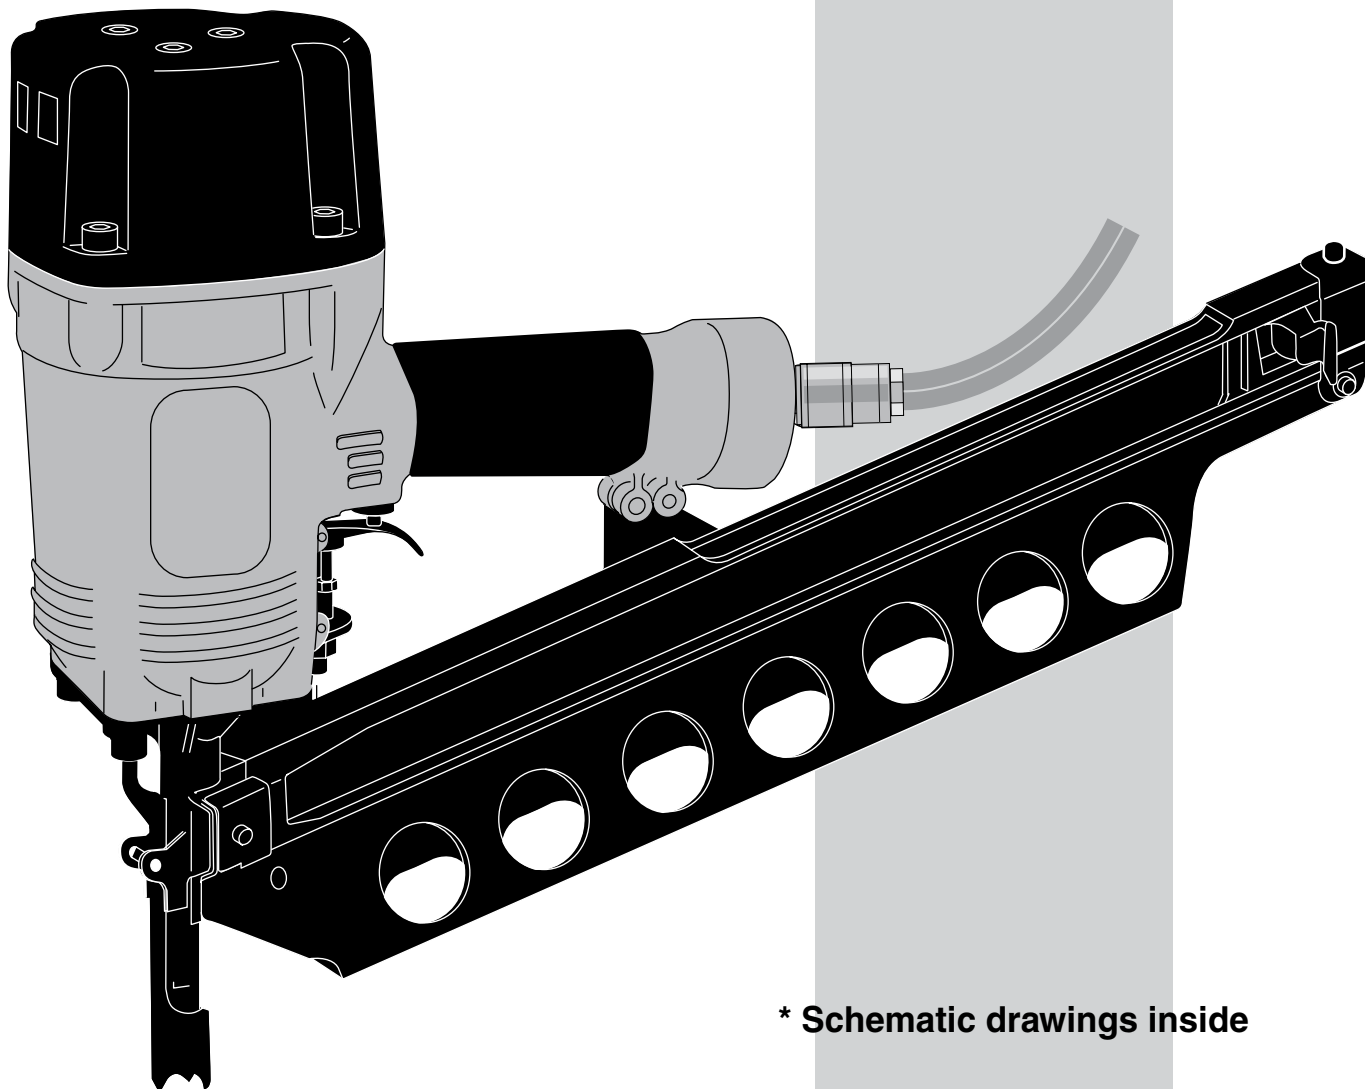

FramePro® 502 **Framing Nailer**

Parts Reference Guide

*** Schematic drawings inside**

*Senco Products, Inc.
8485 Broadwell Rd.
Cincinnati, Ohio 45244*

*Questions? Comments? call SENCO's toll-free Action-line:
1-800-543-4596 (North & South America only)
or e-mail: toolprof@senco.com*