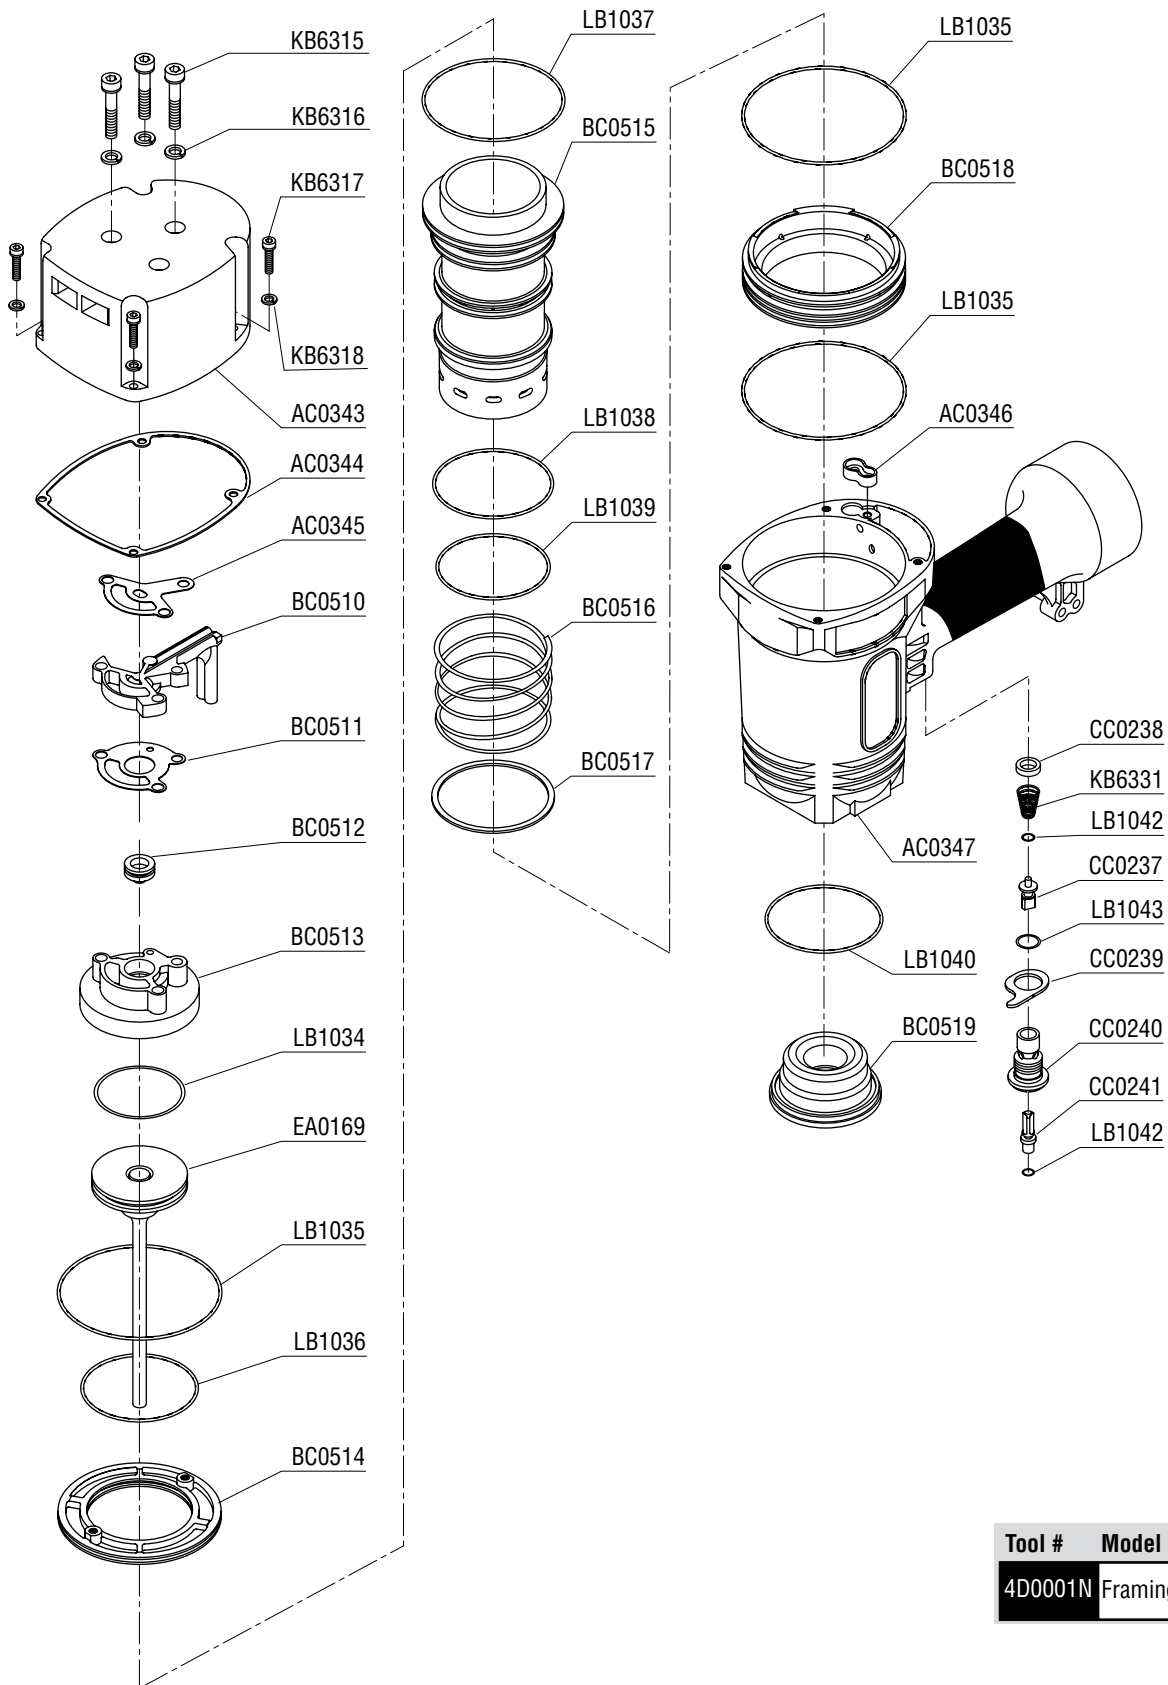

Tool #	Model
4D0001N	Framing Nailer