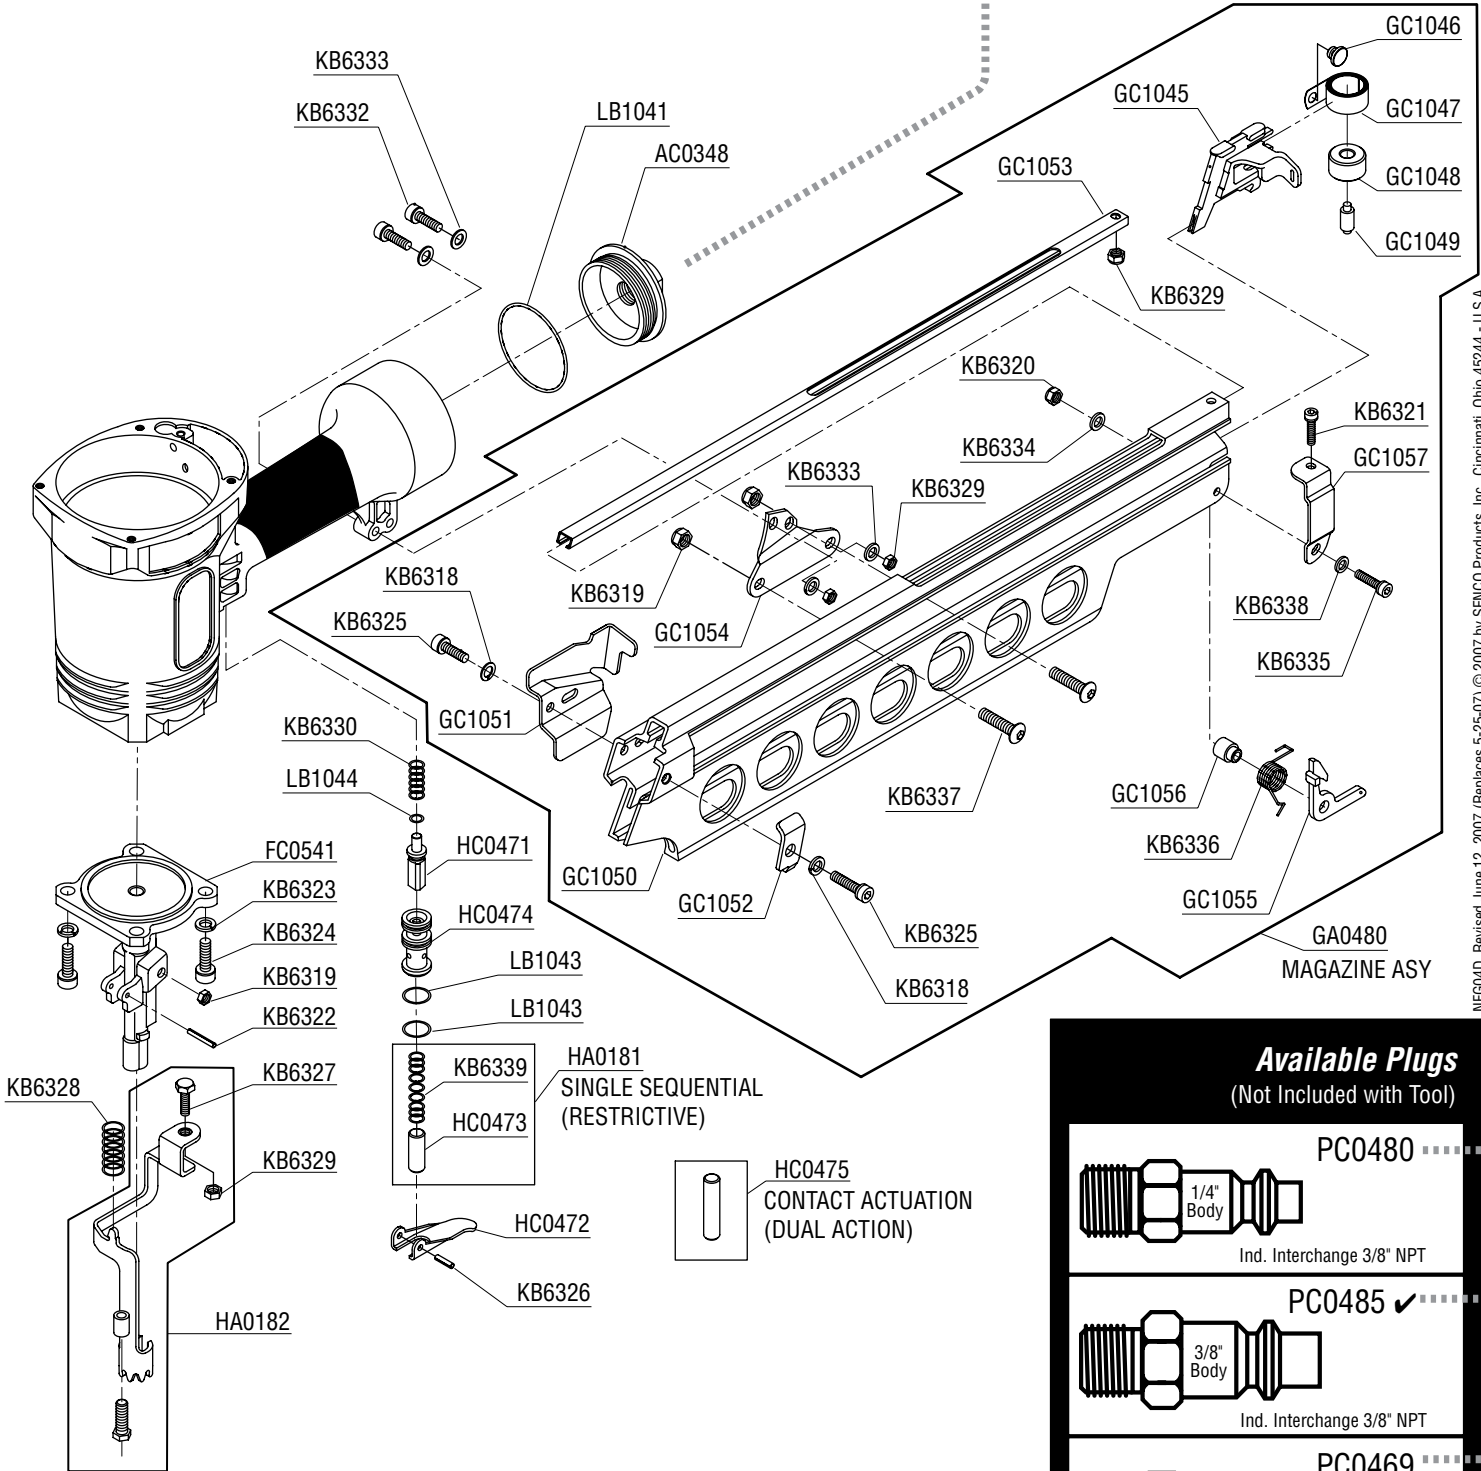

FramePro® 502

SENCO®

NFG04D Revised June 12, 2007 (Replaces 5-25-07) © 2007 by Senco Products, Inc. Cincinnati, Ohio 45244 - U.S.A.

Available Plugs (Not Included with Tool)

- **PC0480** .....

  Ind. Interchange 3/8" NPT
- **PC0485** ✓ .....

  Ind. Interchange 3/8" NPT
- **PC0469** .....

  Tru-Flate 3/8" NPT
- **PC0475** ✓ .....

  Tru-Flate 3/8" NPT

✓ **Recommended Plugs**
Plugs shown smaller than actual size