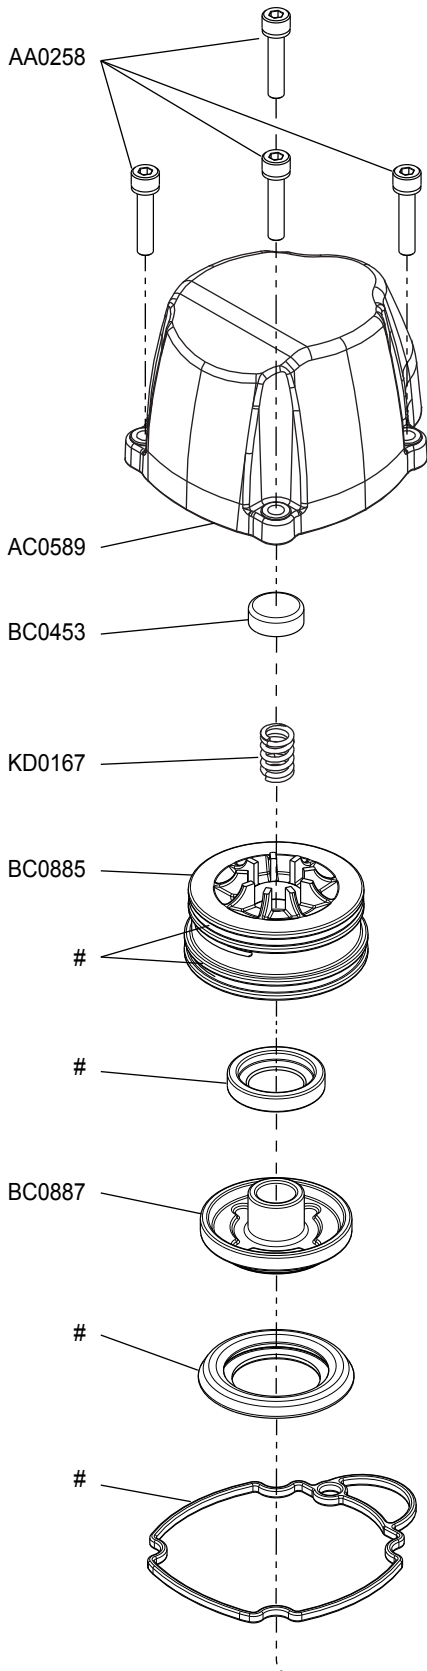

= Contents of YK0868 Repair Kit