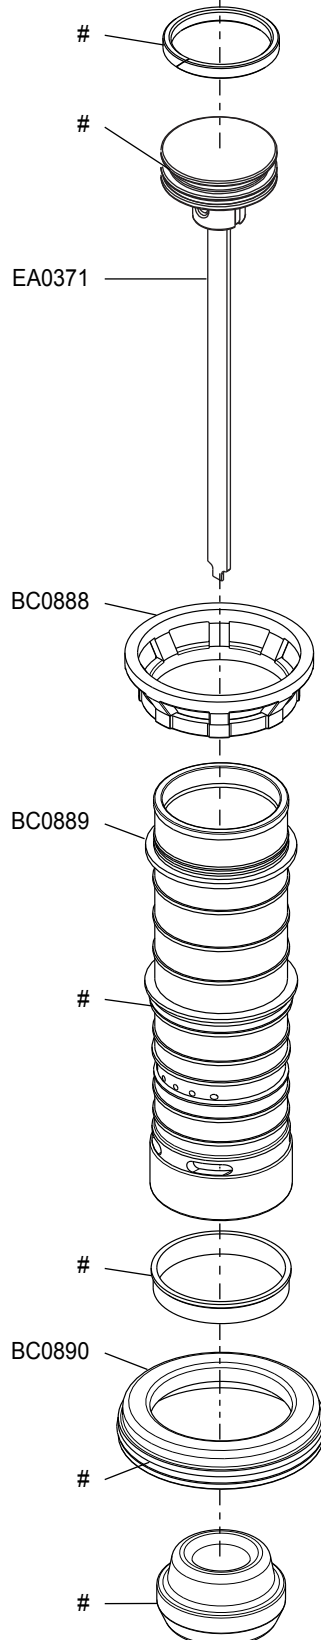

= Contents of YK0868 Repair Kit

Model
9B0001N