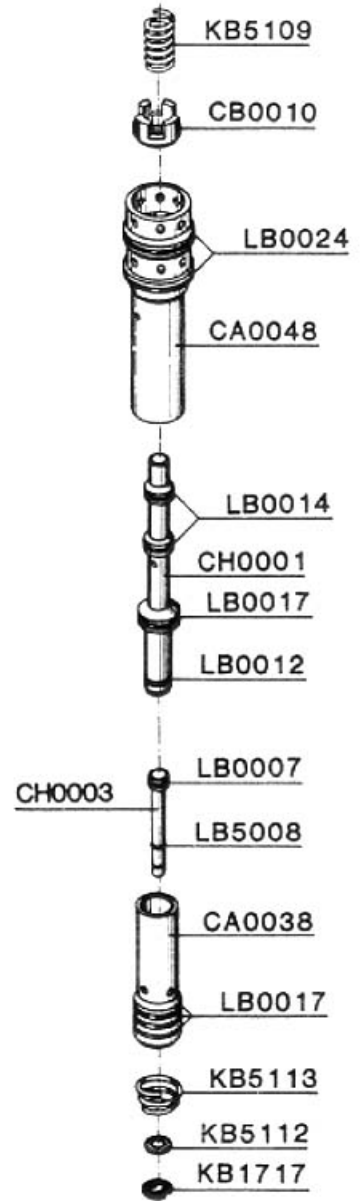

REPLACEMENT PARTS CHART AST4-STAPLER

*Does not include O-rings

MODEL		A
230001	BF/TF	EB0192
230002	Toenail	EB0193

LONGER

230002 Restrictive Trigger

230001 Bottom-Trip Trigger

AA0028

HG0007

GB0098

FA0120

KB2733

GB0096

KB0068

KB1510

KB0008

FB0051