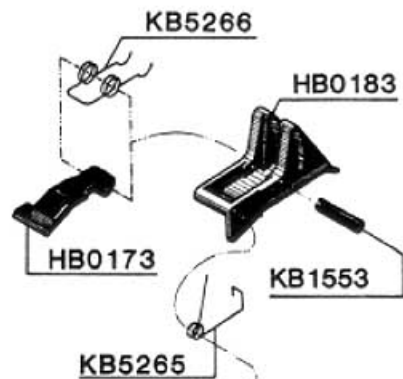

REPLACEMENT PARTS CHART AST4-STAPLER

*Does not include O-rings

MODEL		A
230001	BF/TF	EB0192
230002	Toenail	EB0193

LONGER

230002 Restrictive Trigger

230001 Bottom-Trip Trigger

AA0028

HG0007