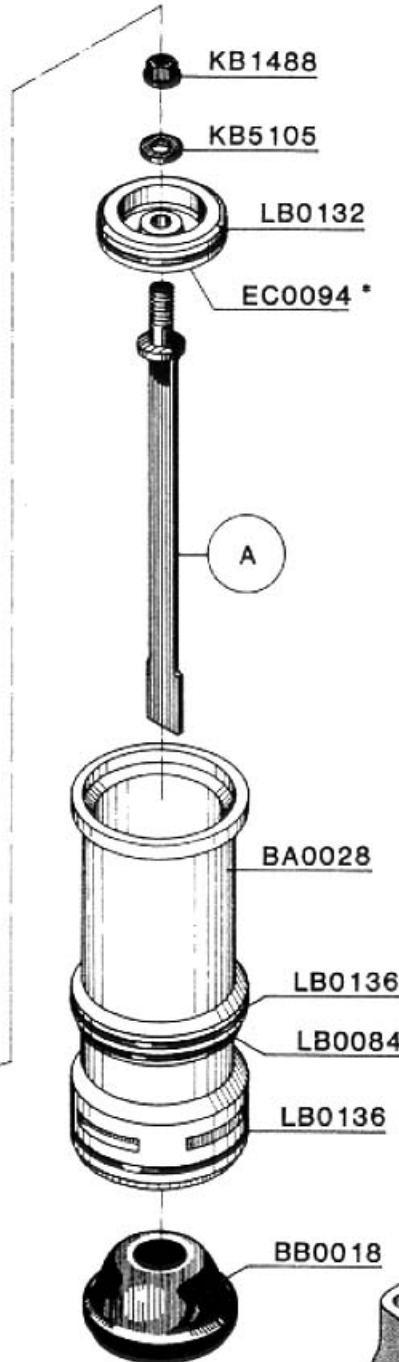

REPLACEMENT PARTS CHART AST4-STAPLER

*Does not include O-rings

MODEL		A
230001	BF/TF	EB0192
230002	Toenail	EB0193

LONGER

230002 Restrictive Trigger

230001 Bottom-Trip Trigger

AA0028

HG0007