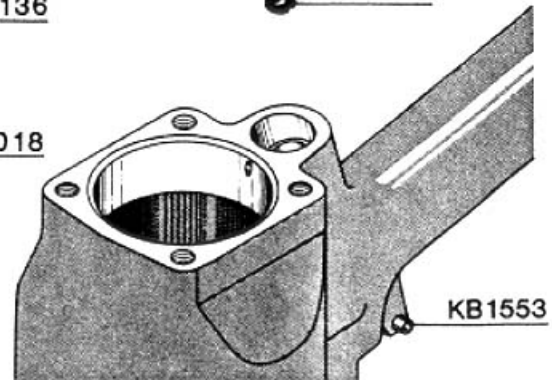

REPLACEMENT PARTS CHART AST4-STAPLER

*Does not include O-rings

MODEL		A
230001	BF/TF	EB0192
230002	Toenail	EB0193

LONGER

230002 Restrictive Trigger

230001 Bottom-Trip Trigger

AA0028

HG0007