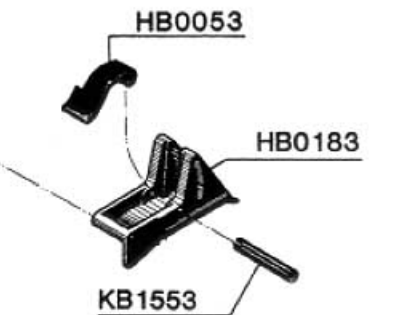

REPLACEMENT PARTS CHART AST4-STAPLER

*Does not include O-rings

MODEL		A
230001	BF/TF	EB0192
230002	Toenail	EB0193

LONGER

230002 Restrictive Trigger

230001 Bottom-Trip Trigger

AA0028

HG0007