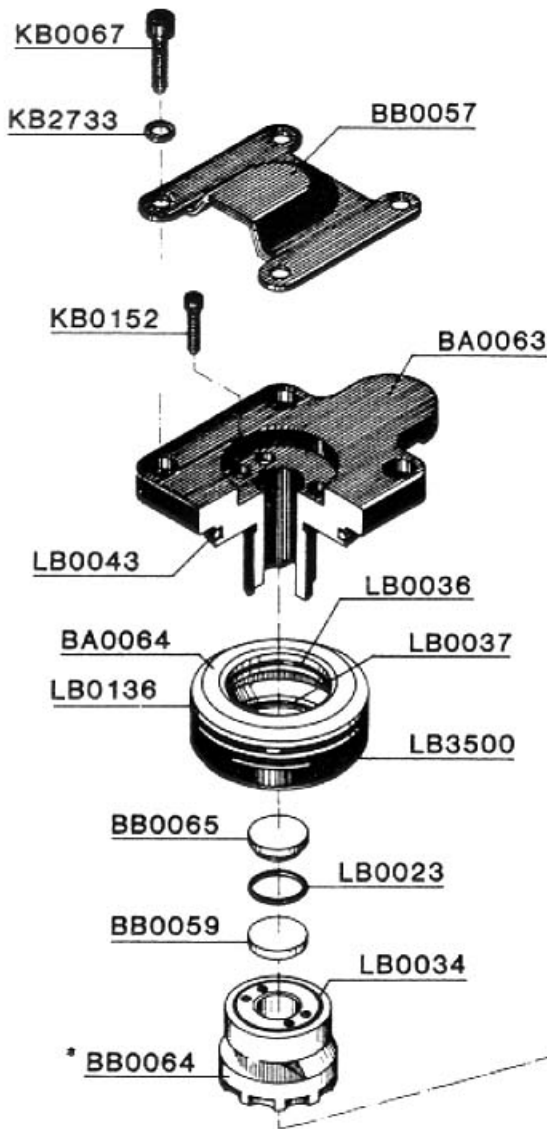

REPLACEMENT PARTS CHART AST4-STAPLER

*Does not include O-rings

MODEL		A
230001	BF/TF	EB0192
230002	Toenail	EB0193

LONGER

230002 Restrictive Trigger

230001 Bottom-Trip Trigger

AA0028

HG0007