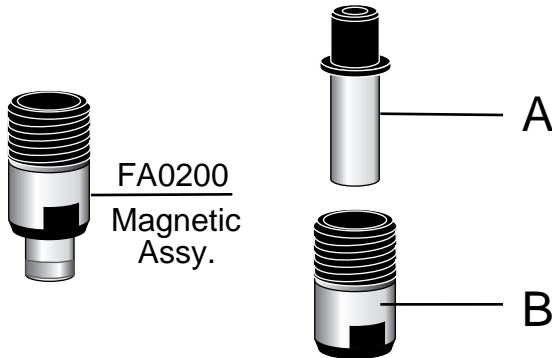

1/4" F.P.T.

Available Plugs
(Not Included with Tool)

✓ PC0486

Ind. Interchange 1/4" MPT

✓ PC0474

Tru-Flate 1/4" MPT

✓ Recommended Plugs
Plugs shown smaller than actual size

	A	B
Non-Magnetic	FC0317	FA0168

PC0701 Palm Nailer

REPLACEMENT PARTS LIST • LISTA DE PARTES DE REPUESTO • LISTE DE PIÉCES DE RECHANGE

PART #	DESCRIPTION	DESCRIPCION	DESIGNATION
AB0083	HOUSING	ALOJAMIENTO	CORPS
AC0155	CAP	TAPA	BOUCHON
BA0126	CYLINDER ASSY.	ASEMBLE DE CILINDRO	ENSEMBLE CYLINDRE
BA0127	VALVE	VÁLVULA	VALVE
BA0128	SPACER	SEPARADOR	ENTRETOISE
BA0129	GASKET	ARANDELLA	JOINT
BA0131	SPRING	RESORTE	RESSORT
BB0160	BUMPER	AMORTIGUADOR	AMORTISSEUR
CB0022	VALVE SEAT	VÁLVULA ASIENTO	SIÈGE DE VALVE
CC0159	VALVE BUMPER	VÁLVULA AMORTIGUADOR	AMORTISSEUR DE VALVE
EC0291	PISTON DRIVER ASSY.	ASEMBLE DE PISTON PERCUSOR	ENSEMBLE PISTON-COUTEAU
FA0168	NOSE	NARIZ	NEZ
FA0200	GUIDE, MAGNETIC	GUÍA, MAGNETICA	GUIDE, MAGNÉTIQUE
FC0317	GUIDE	GUÍA	GUIDE
KB0040	SCREW	TORNILLO	VIS
LB0810	SEAL	SELLO	JOINT
LB0811	SEAL	SELLO	JOINT
LB0812	SEAL	SELLO	JOINT
LB0813	SEAL	SELLO	JOINT
LB0814	SEAL	SELLO	JOINT
LB0815	SEAL	SELLO	JOINT