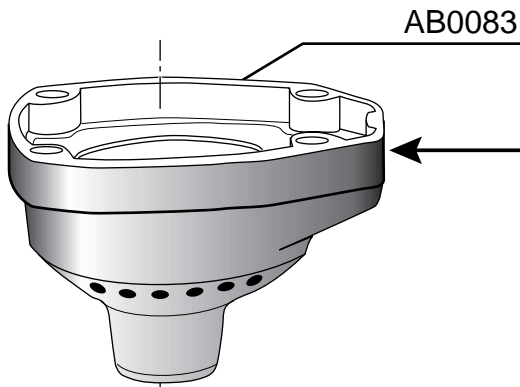

Palm Nailer

MODEL
PC0701

- * Does not include seals
- * No incluye sellos de gomas
- * Ohne Dichtringe
- * Joints exclus

Questions? Comments? call SENCO's toll-free Action-line: 1-800-543-4596 or e-mail: toolprof@senco.com

1/4" F.P.T.

Available Plugs
(Not Included with Tool)

✓ PC0486

Ind. Interchange 1/4" MPT

✓ PC0474

Tru-Flate 1/4" MPT

✓ Recommended Plugs
Plugs shown smaller than actual size

	A	B
Non-Magnetic	FC0317	FA0168

PC0701 Palm Nailer

REPLACEMENT PARTS LIST • LISTA DE PARTES DE REPUESTO • LISTE DE PIÉCES DE RECHANGE

PART #	DESCRIPTION	DESCRIPCION	DESIGNATION
AB0083	HOUSING	ALOJAMIENTO	CORPS
AC0155	CAP	TAPA	BOUCHON
BA0126	CYLINDER ASSY.	ASEMBLE DE CILINDRO	ENSEMBLE CYLINDRE
BA0127	VALVE	VÁLVULA	VALVE
BA0128	SPACER	SEPARADOR	ENTRETOISE
BA0129	GASKET	ARANDELLA	JOINT
BA0131	SPRING	RESORTE	RESSORT
BB0160	BUMPER	AMORTIGUADOR	AMORTISSEUR
CB0022	VALVE SEAT	VÁLVULA ASIENTO	SIÈGE DE VALVE
CC0159	VALVE BUMPER	VÁLVULA AMORTIGUADOR	AMORTISSEUR DE VALVE
EC0291	PISTON DRIVER ASSY.	ASEMBLE DE PISTON PERCUSOR	ENSEMBLE PISTON-COUTEAU
FA0168	NOSE	NARIZ	NEZ
FA0200	GUIDE, MAGNETIC	GUÍA, MAGNETICA	GUIDE, MAGNÉTIQUE
FC0317	GUIDE	GUÍA	GUIDE
KB0040	SCREW	TORNILLO	VIS
LB0810	SEAL	SELLO	JOINT
LB0811	SEAL	SELLO	JOINT
LB0812	SEAL	SELLO	JOINT
LB0813	SEAL	SELLO	JOINT
LB0814	SEAL	SELLO	JOINT
LB0815	SEAL	SELLO	JOINT