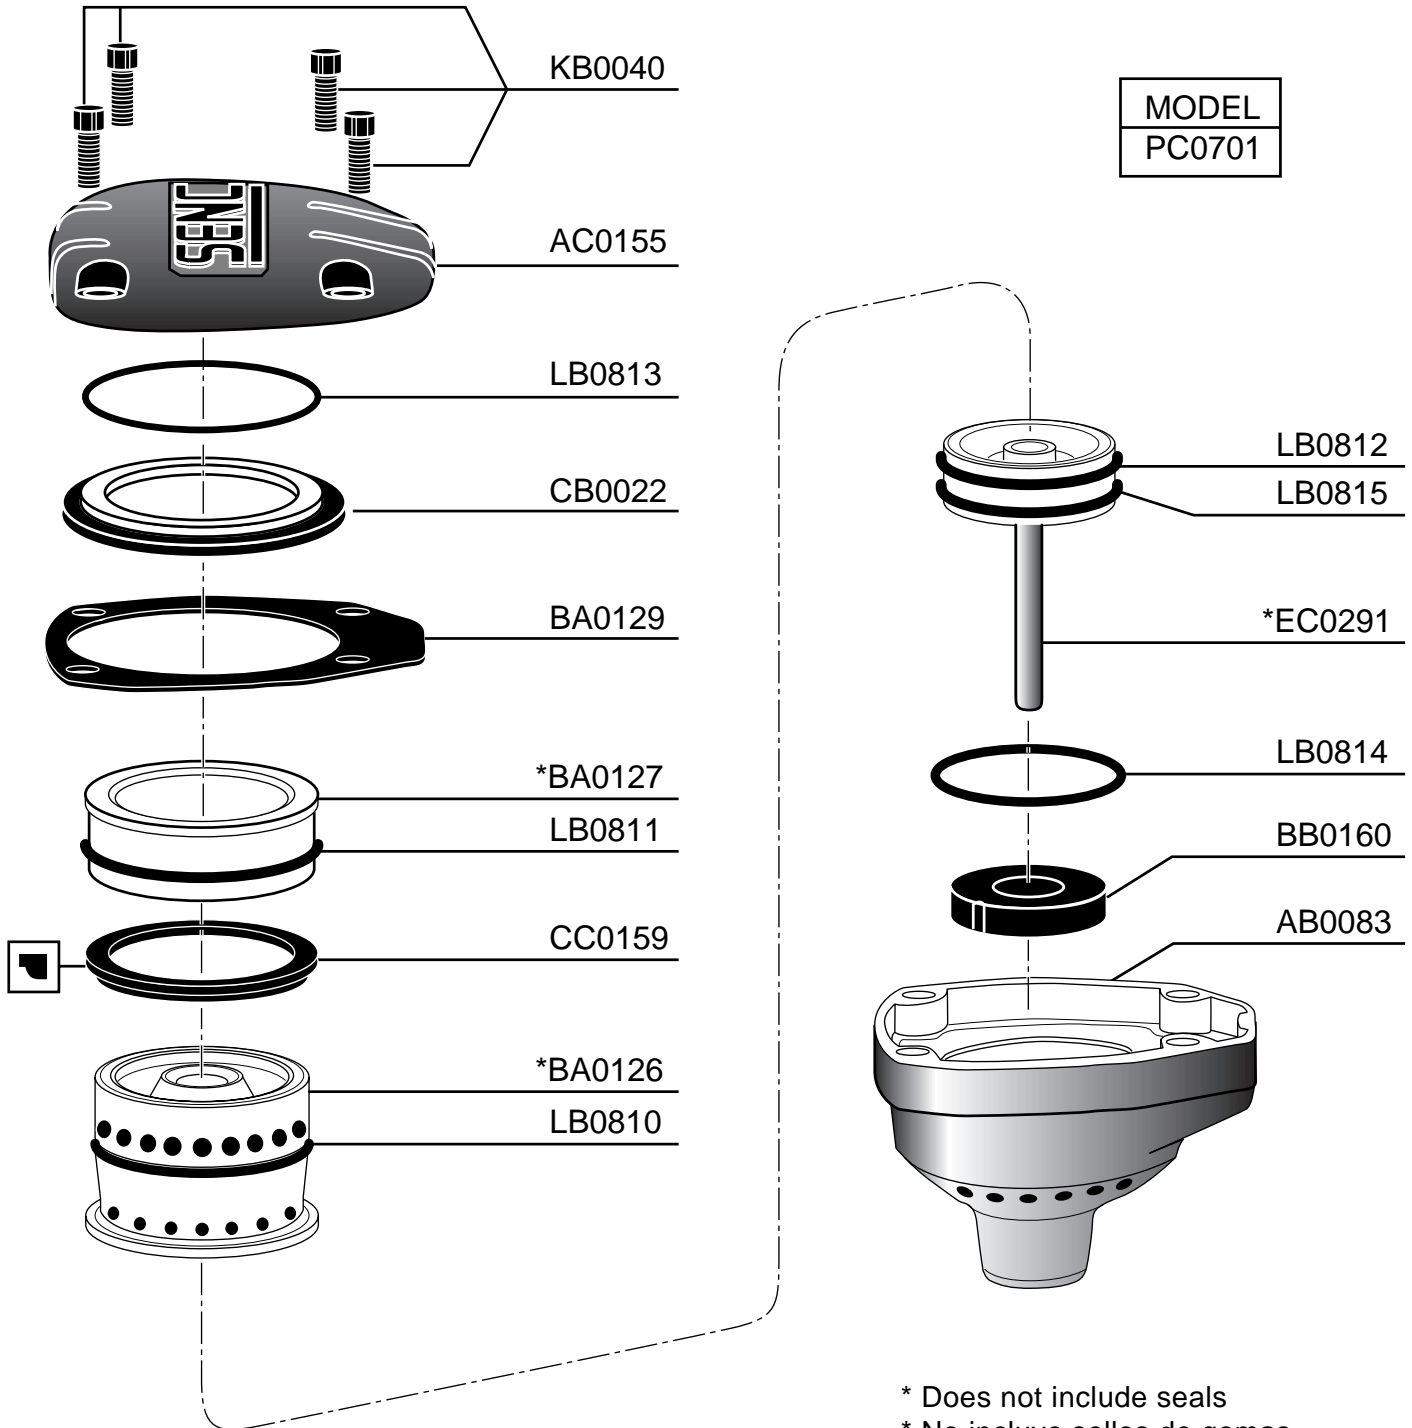

Palm Nailer

MODEL
PC0701

- * Does not include seals
- * No incluye sellos de gomas
- * Ohne Dichtringe
- * Joints exclus

Questions? Comments? call SENCO's toll-free Action-line: 1-800-543-4596 or e-mail: toolprof@senco.com

1/4" F.P.T.

Available Plugs
(Not Included with Tool)

✓ PC0486

Ind. Interchange 1/4" MPT

✓ PC0474

Tru-Flate 1/4" MPT

✓ Recommended Plugs
Plugs shown smaller than actual size

	A	B
Non-Magnetic	FC0317	FA0168

PC0701 Palm Nailer

REPLACEMENT PARTS LIST • LISTA DE PARTES DE REPUESTO • LISTE DE PIÉCES DE RECHANGE

PART #	DESCRIPTION	DESCRIPCION	DESIGNATION
AB0083	HOUSING	ALOJAMIENTO	CORPS
AC0155	CAP	TAPA	BOUCHON
BA0126	CYLINDER ASSY.	ASEMBLE DE CILINDRO	ENSEMBLE CYLINDRE
BA0127	VALVE	VÁLVULA	VALVE
BA0128	SPACER	SEPARADOR	ENTRETOISE
BA0129	GASKET	ARANDELLA	JOINT
BA0131	SPRING	RESORTE	RESSORT
BB0160	BUMPER	AMORTIGUADOR	AMORTISSEUR
CB0022	VALVE SEAT	VÁLVULA ASIENTO	SIÈGE DE VALVE
CC0159	VALVE BUMPER	VÁLVULA AMORTIGUADOR	AMORTISSEUR DE VALVE
EC0291	PISTON DRIVER ASSY.	ASEMBLE DE PISTON PERCUSOR	ENSEMBLE PISTON-COUTEAU
FA0168	NOSE	NARIZ	NEZ
FA0200	GUIDE, MAGNETIC	GUÍA, MAGNETICA	GUIDE, MAGNÉTIQUE
FC0317	GUIDE	GUÍA	GUIDE
KB0040	SCREW	TORNILLO	VIS
LB0810	SEAL	SELLO	JOINT
LB0811	SEAL	SELLO	JOINT
LB0812	SEAL	SELLO	JOINT
LB0813	SEAL	SELLO	JOINT
LB0814	SEAL	SELLO	JOINT
LB0815	SEAL	SELLO	JOINT