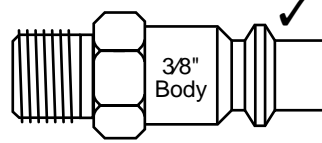

Palm Nailer

MODEL
PC0701

- * Does not include seals
- * No incluye sellos de gomas
- * Ohne Dichtringe
- * Joints exclus

Questions? Comments? call SENCO's toll-free Action-line: 1-800-543-4596 or e-mail: toolprof@senco.com

1/4" F.P.T.

Available Plugs
(Not Included with Tool)

✓ PC0486

Ind. Interchange 1/4" MPT

✓ PC0474

Tru-Flate 1/4" MPT

✓ Recommended Plugs
Plugs shown smaller than actual size

	A	B
Non-Magnetic	FC0317	FA0168

PC0701 Palm Nailer

REPLACEMENT PARTS LIST • LISTA DE PARTES DE REPUESTO • LISTE DE PIÉCES DE RECHANGE

PART #	DESCRIPTION	DESCRIPCION	DESIGNATION
AB0083	HOUSING	ALOJAMIENTO	CORPS
AC0155	CAP	TAPA	BOUCHON
BA0126	CYLINDER ASSY.	ASEMBLE DE CILINDRO	ENSEMBLE CYLINDRE
BA0127	VALVE	VÁLVULA	VALVE
BA0128	SPACER	SEPARADOR	ENTRETOISE
BA0129	GASKET	ARANDELLA	JOINT
BA0131	SPRING	RESORTE	RESSORT
BB0160	BUMPER	AMORTIGUADOR	AMORTISSEUR
CB0022	VALVE SEAT	VÁLVULA ASIENTO	SIÈGE DE VALVE
CC0159	VALVE BUMPER	VÁLVULA AMORTIGUADOR	AMORTISSEUR DE VALVE
EC0291	PISTON DRIVER ASSY.	ASEMBLE DE PISTON PERCUSOR	ENSEMBLE PISTON-COUTEAU
FA0168	NOSE	NARIZ	NEZ
FA0200	GUIDE, MAGNETIC	GUÍA, MAGNETICA	GUIDE, MAGNÉTIQUE
FC0317	GUIDE	GUÍA	GUIDE
KB0040	SCREW	TORNILLO	VIS
LB0810	SEAL	SELLO	JOINT
LB0811	SEAL	SELLO	JOINT
LB0812	SEAL	SELLO	JOINT
LB0813	SEAL	SELLO	JOINT
LB0814	SEAL	SELLO	JOINT
LB0815	SEAL	SELLO	JOINT