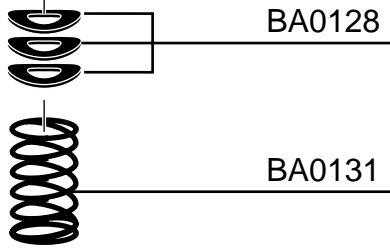

1/4" F.P.T.

Available Plugs
(Not Included with Tool)

✓ PC0486

Ind. Interchange 1/4" MPT

✓ PC0474

Tru-Flate 1/4" MPT

✓ Recommended Plugs
Plugs shown smaller than actual size

	A	B
Non-Magnetic	FC0317	FA0168

PC0701 Palm Nailer

REPLACEMENT PARTS LIST • LISTA DE PARTES DE REPUESTO • LISTE DE PIÉCES DE RECHANGE

PART #	DESCRIPTION	DESCRIPCION	DESIGNATION
AB0083	HOUSING	ALOJAMIENTO	CORPS
AC0155	CAP	TAPA	BOUCHON
BA0126	CYLINDER ASSY.	ASEMBLE DE CILINDRO	ENSEMBLE CYLINDRE
BA0127	VALVE	VÁLVULA	VALVE
BA0128	SPACER	SEPARADOR	ENTRETOISE
BA0129	GASKET	ARANDELLA	JOINT
BA0131	SPRING	RESORTE	RESSORT
BB0160	BUMPER	AMORTIGUADOR	AMORTISSEUR
CB0022	VALVE SEAT	VÁLVULA ASIENTO	SIÈGE DE VALVE
CC0159	VALVE BUMPER	VÁLVULA AMORTIGUADOR	AMORTISSEUR DE VALVE
EC0291	PISTON DRIVER ASSY.	ASEMBLE DE PISTON PERCUSOR	ENSEMBLE PISTON-COUTEAU
FA0168	NOSE	NARIZ	NEZ
FA0200	GUIDE, MAGNETIC	GUÍA, MAGNETICA	GUIDE, MAGNÉTIQUE
FC0317	GUIDE	GUÍA	GUIDE
KB0040	SCREW	TORNILLO	VIS
LB0810	SEAL	SELLO	JOINT
LB0811	SEAL	SELLO	JOINT
LB0812	SEAL	SELLO	JOINT
LB0813	SEAL	SELLO	JOINT
LB0814	SEAL	SELLO	JOINT
LB0815	SEAL	SELLO	JOINT