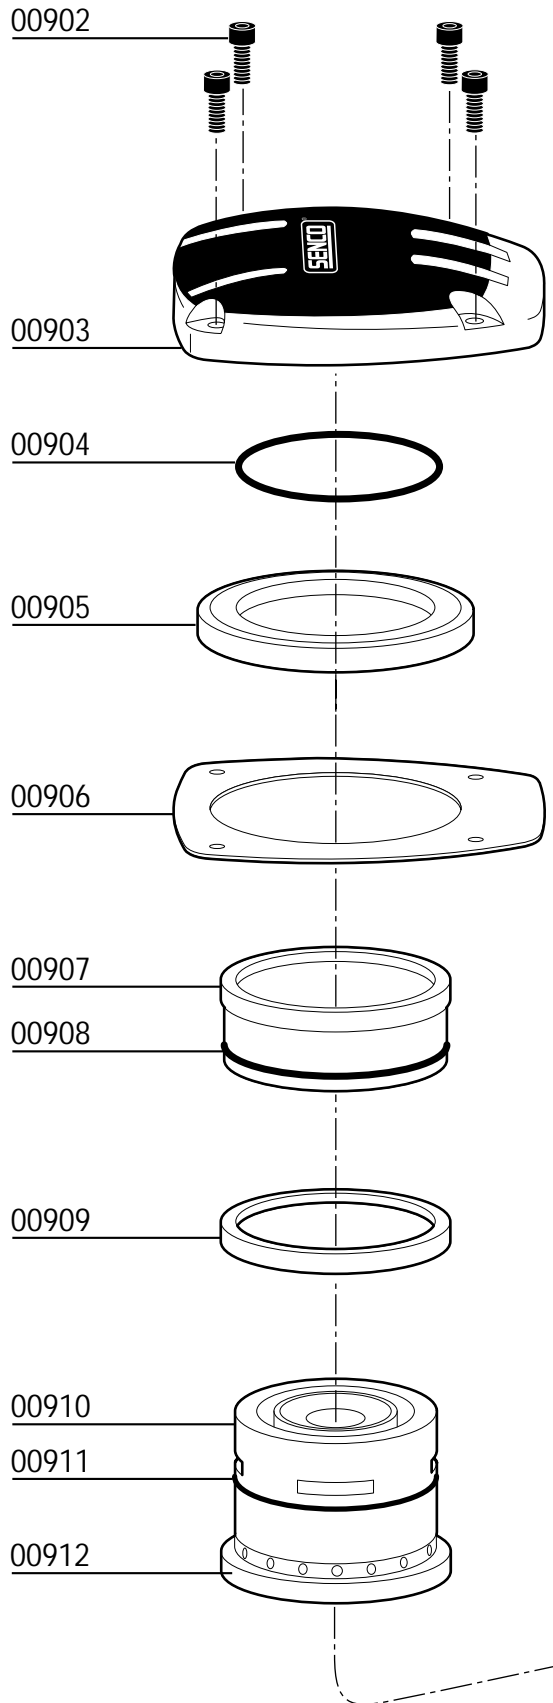

PC0781 Hand Nailer

- Does Not Include O-rings
- No incluye sellos de gomas
- Ohne Dichtringe
- Joints exclus