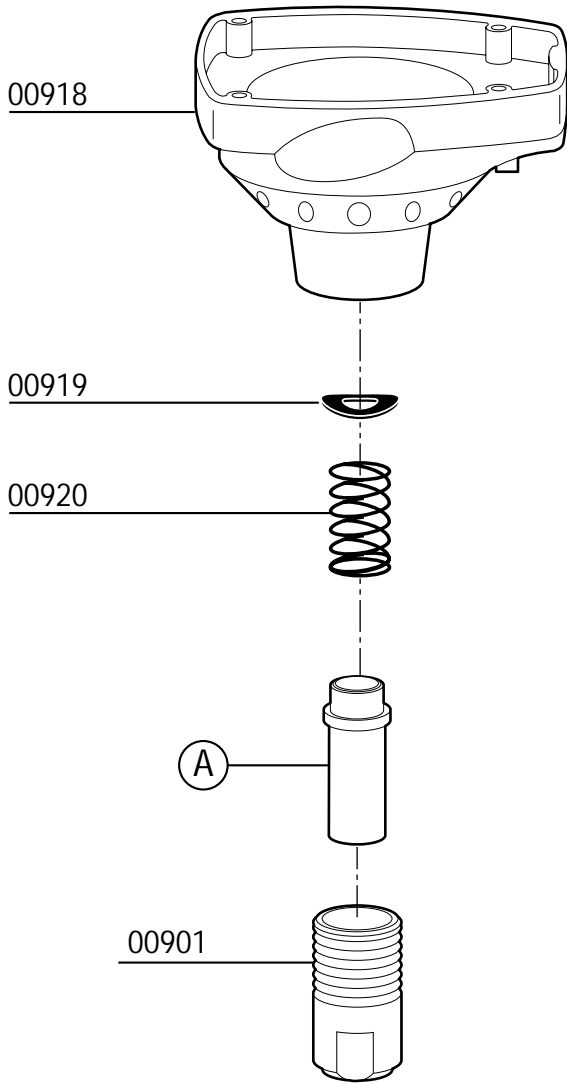

PC0783

	(A)
Non-Magnetic	00921A1
Magnetic	00921

NFA003 Issued November 15, 2000 © 2000 by SENCO Products, Inc. Cincinnati, Ohio 45244-U.S.A.

Available Plugs
(Not Included with Tool)

	PC0480 ..... 1/4" Body Ind. Interchange 3/8" MPT
	PC0486 ✓ ..... 3/8" Body Ind. Interchange 1/4" MPT
	PC0469 ..... 1/4" Body Tru-Flate 3/8" MPT
	PC0474 ✓ ..... 3/8" Body Tru-Flate 1/4" MPT

✓ **Recommended Plugs**
Plugs shown smaller than actual size