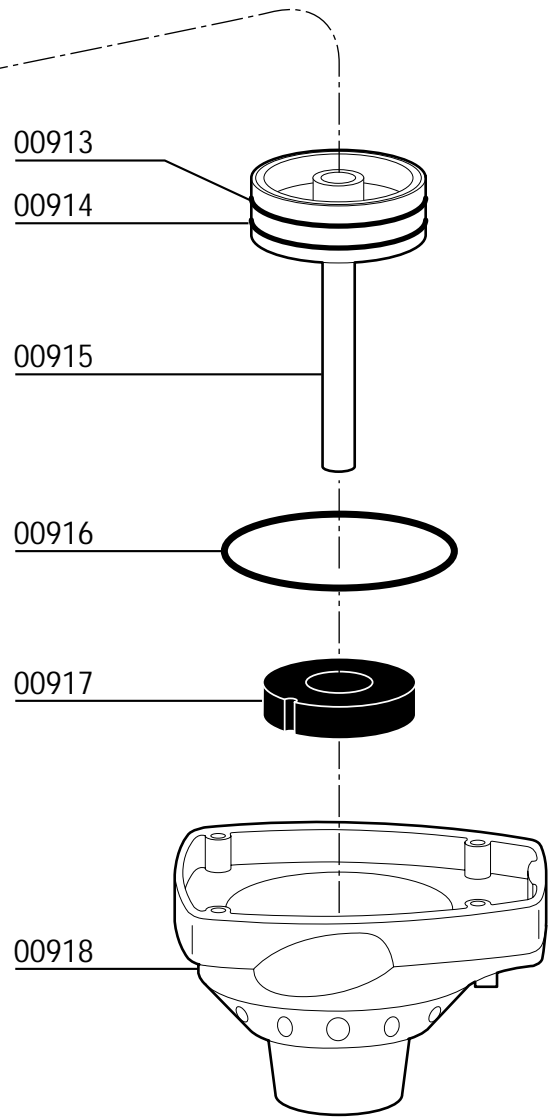

PC0781 Hand Nailer

- Does Not Include O-rings
- No incluye sellos de gomas
- Ohne Dichtringe
- Joints exclus