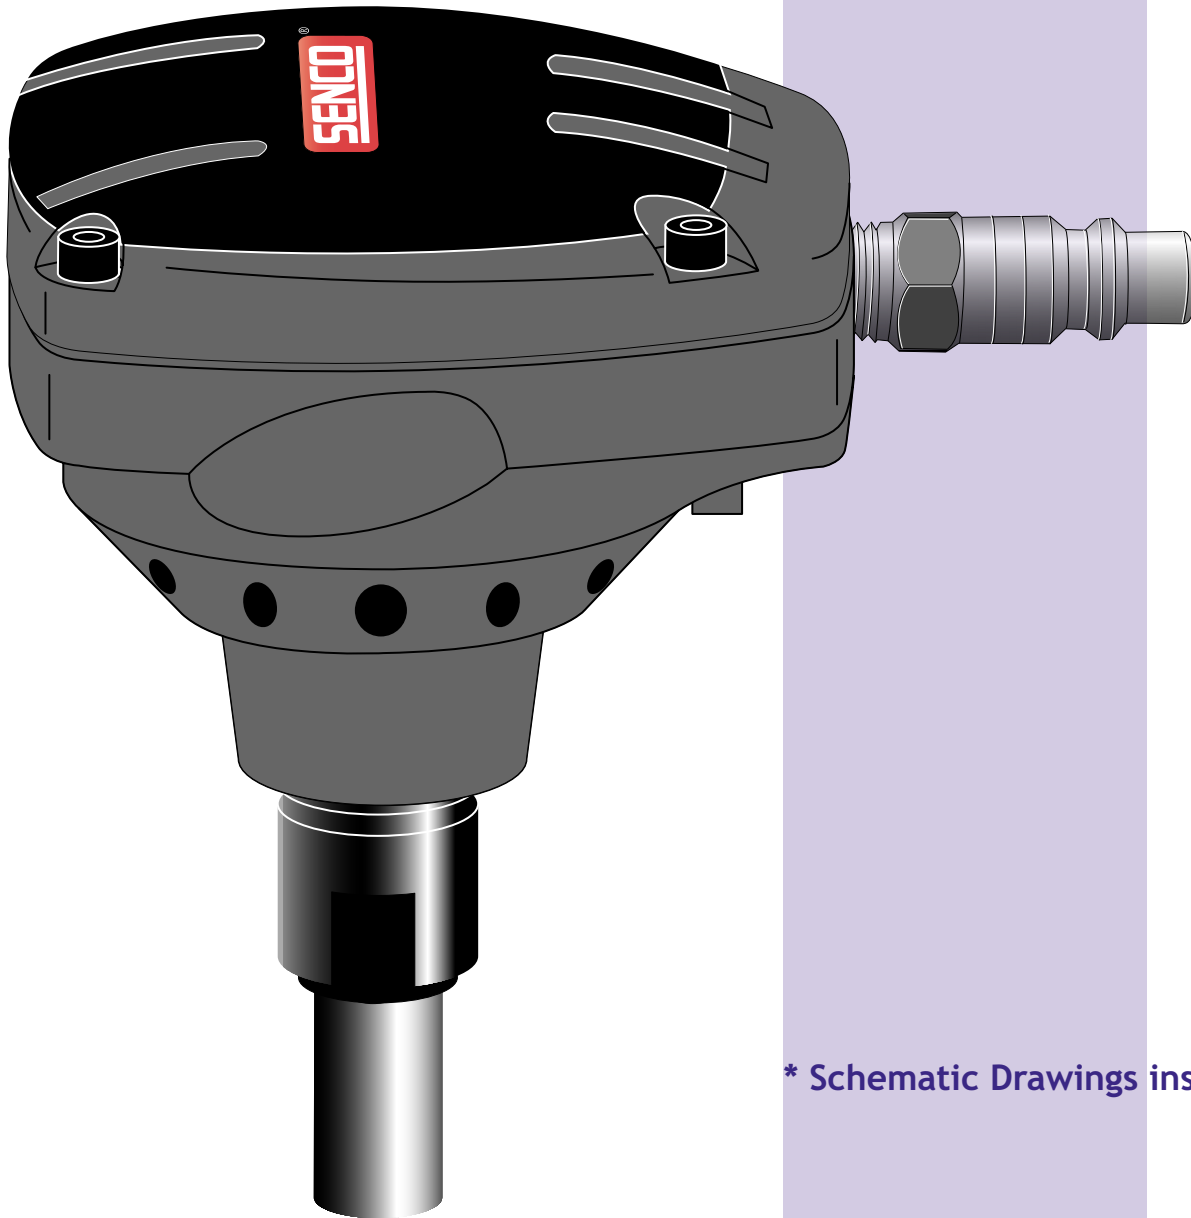

# PC0781 Hand Nailer

## Parts Reference Guide

Senco Products, Inc.  
8485 Broadwell Road  
Cincinnati, Ohio 45244

Visit our Website [www.senco.com](http://www.senco.com)

Questions? Comments? call SENC0's toll-free Action-line: 1-800-543-4596  
or e-mail: [toolprof@senco.com](mailto:toolprof@senco.com)

\* Schematic Drawings inside