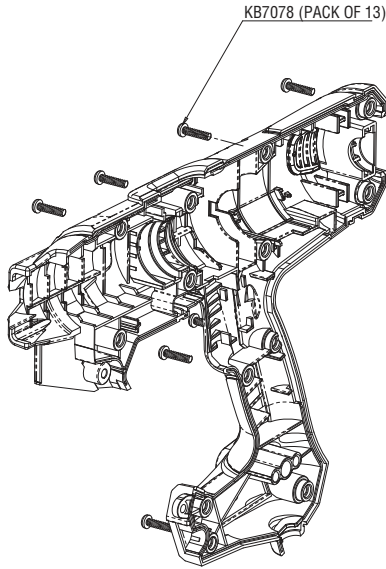

DS242-AC (2500 RPM)

MODEL	MOTOR ASSEMBLY	A
10E0001N	US (120V - 60HZ)	VA0089

DS245-AC (5000 RPM)

MODEL	MOTOR ASSEMBLY	A
10D0001N	US (120V- 60HZ)	VA0084