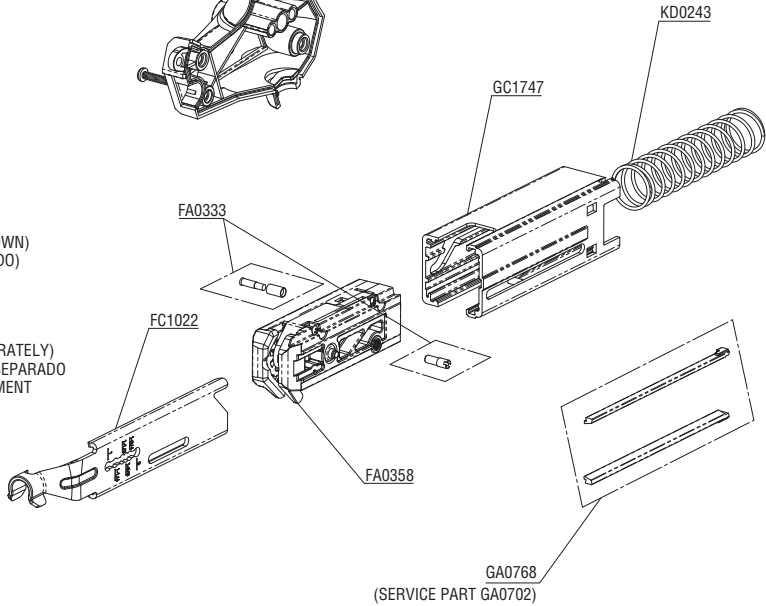

DS242-AC (2500 RPM)

MODEL	MOTOR ASSEMBLY	A
10E0001N	US (120V - 60HZ)	VA0089

DS245-AC (5000 RPM)

MODEL	MOTOR ASSEMBLY	A
10D0001N	US (120V- 60HZ)	VA0084