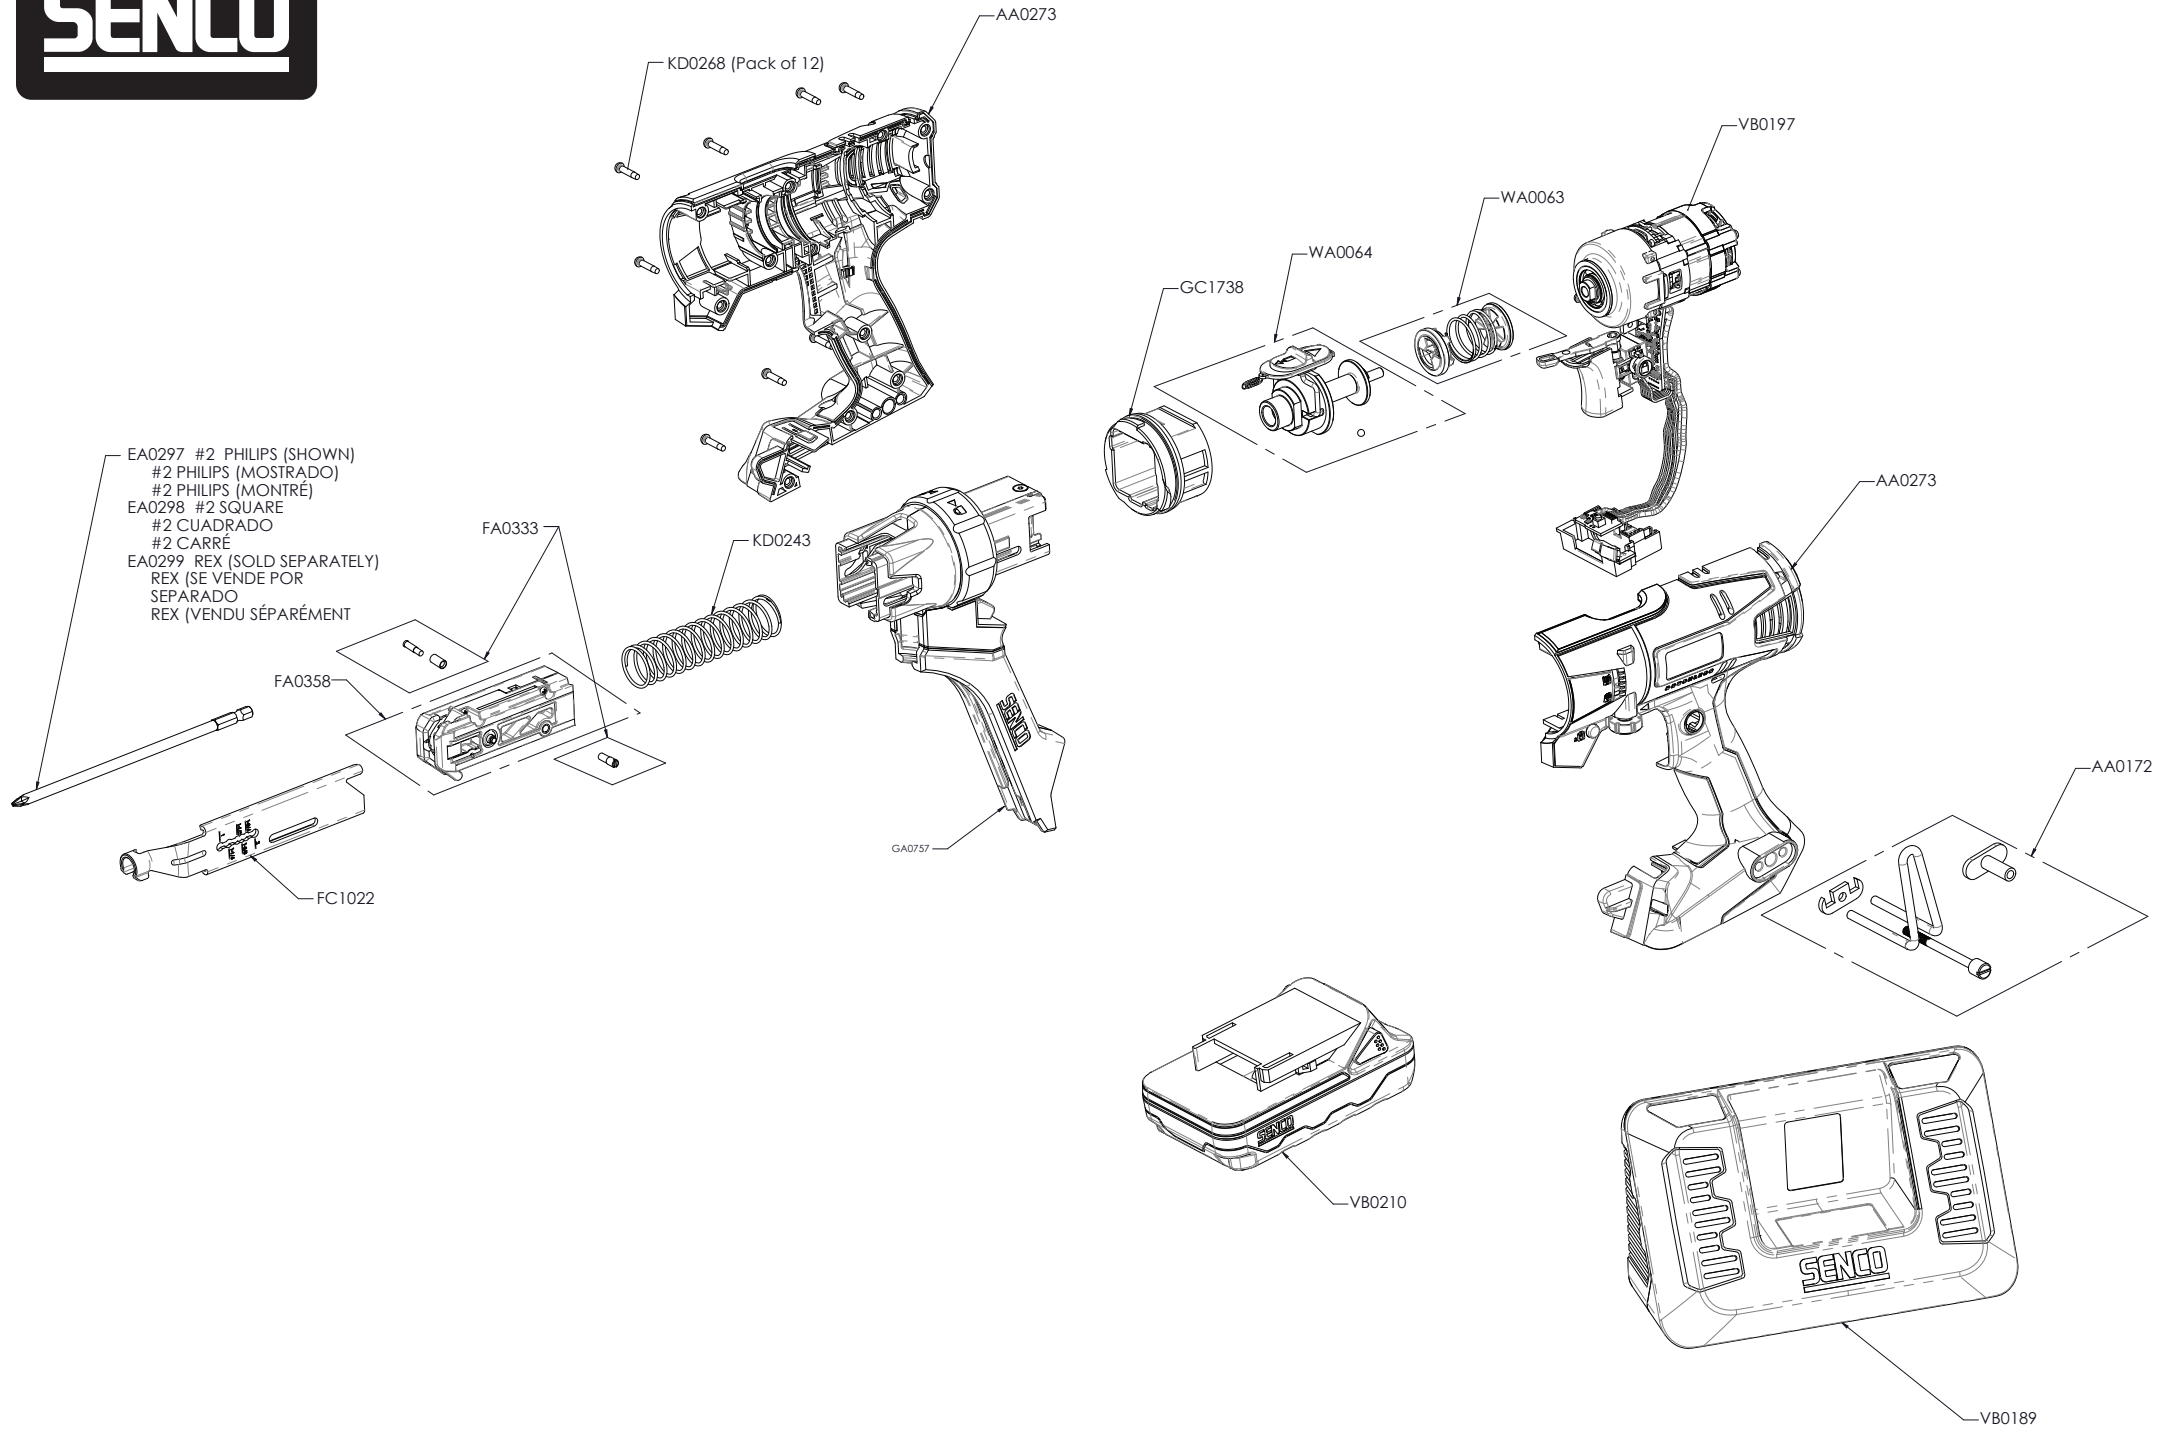

Auto-Feed Screwdriver

DS222-18V