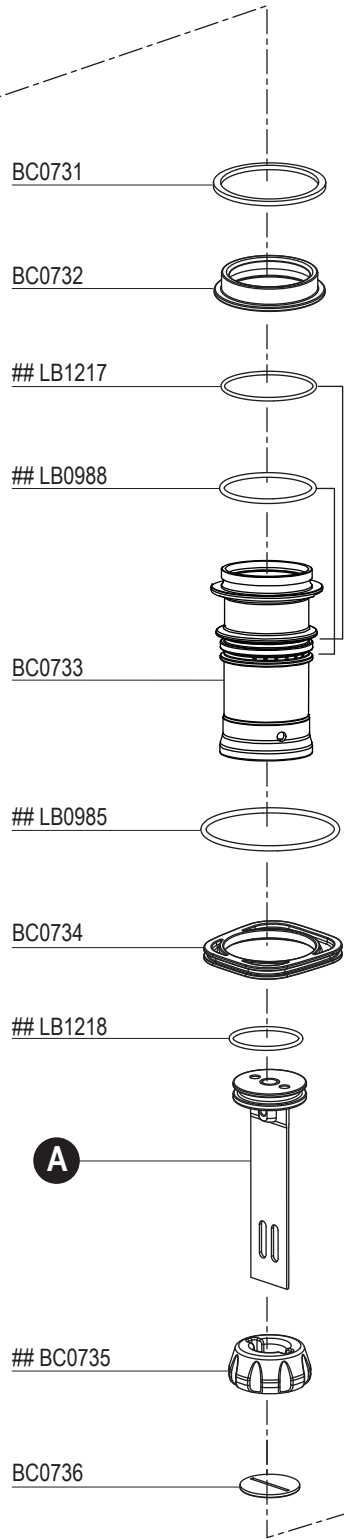

= Contents of YK0783 Kit
= Contents of YK0784 Kit
= Contents of YK0818 Kit

Tool #	Model
9T0001N	Contact-Actuation
9T2001N	Contact-Actuation

A

EA0229	Standard Piston Driver Assembly
EA0389	3/16" Longer Piston Driver Assembly

Available Triggers

HA0287
Contact-Actuation

HA0236
Single Sequential