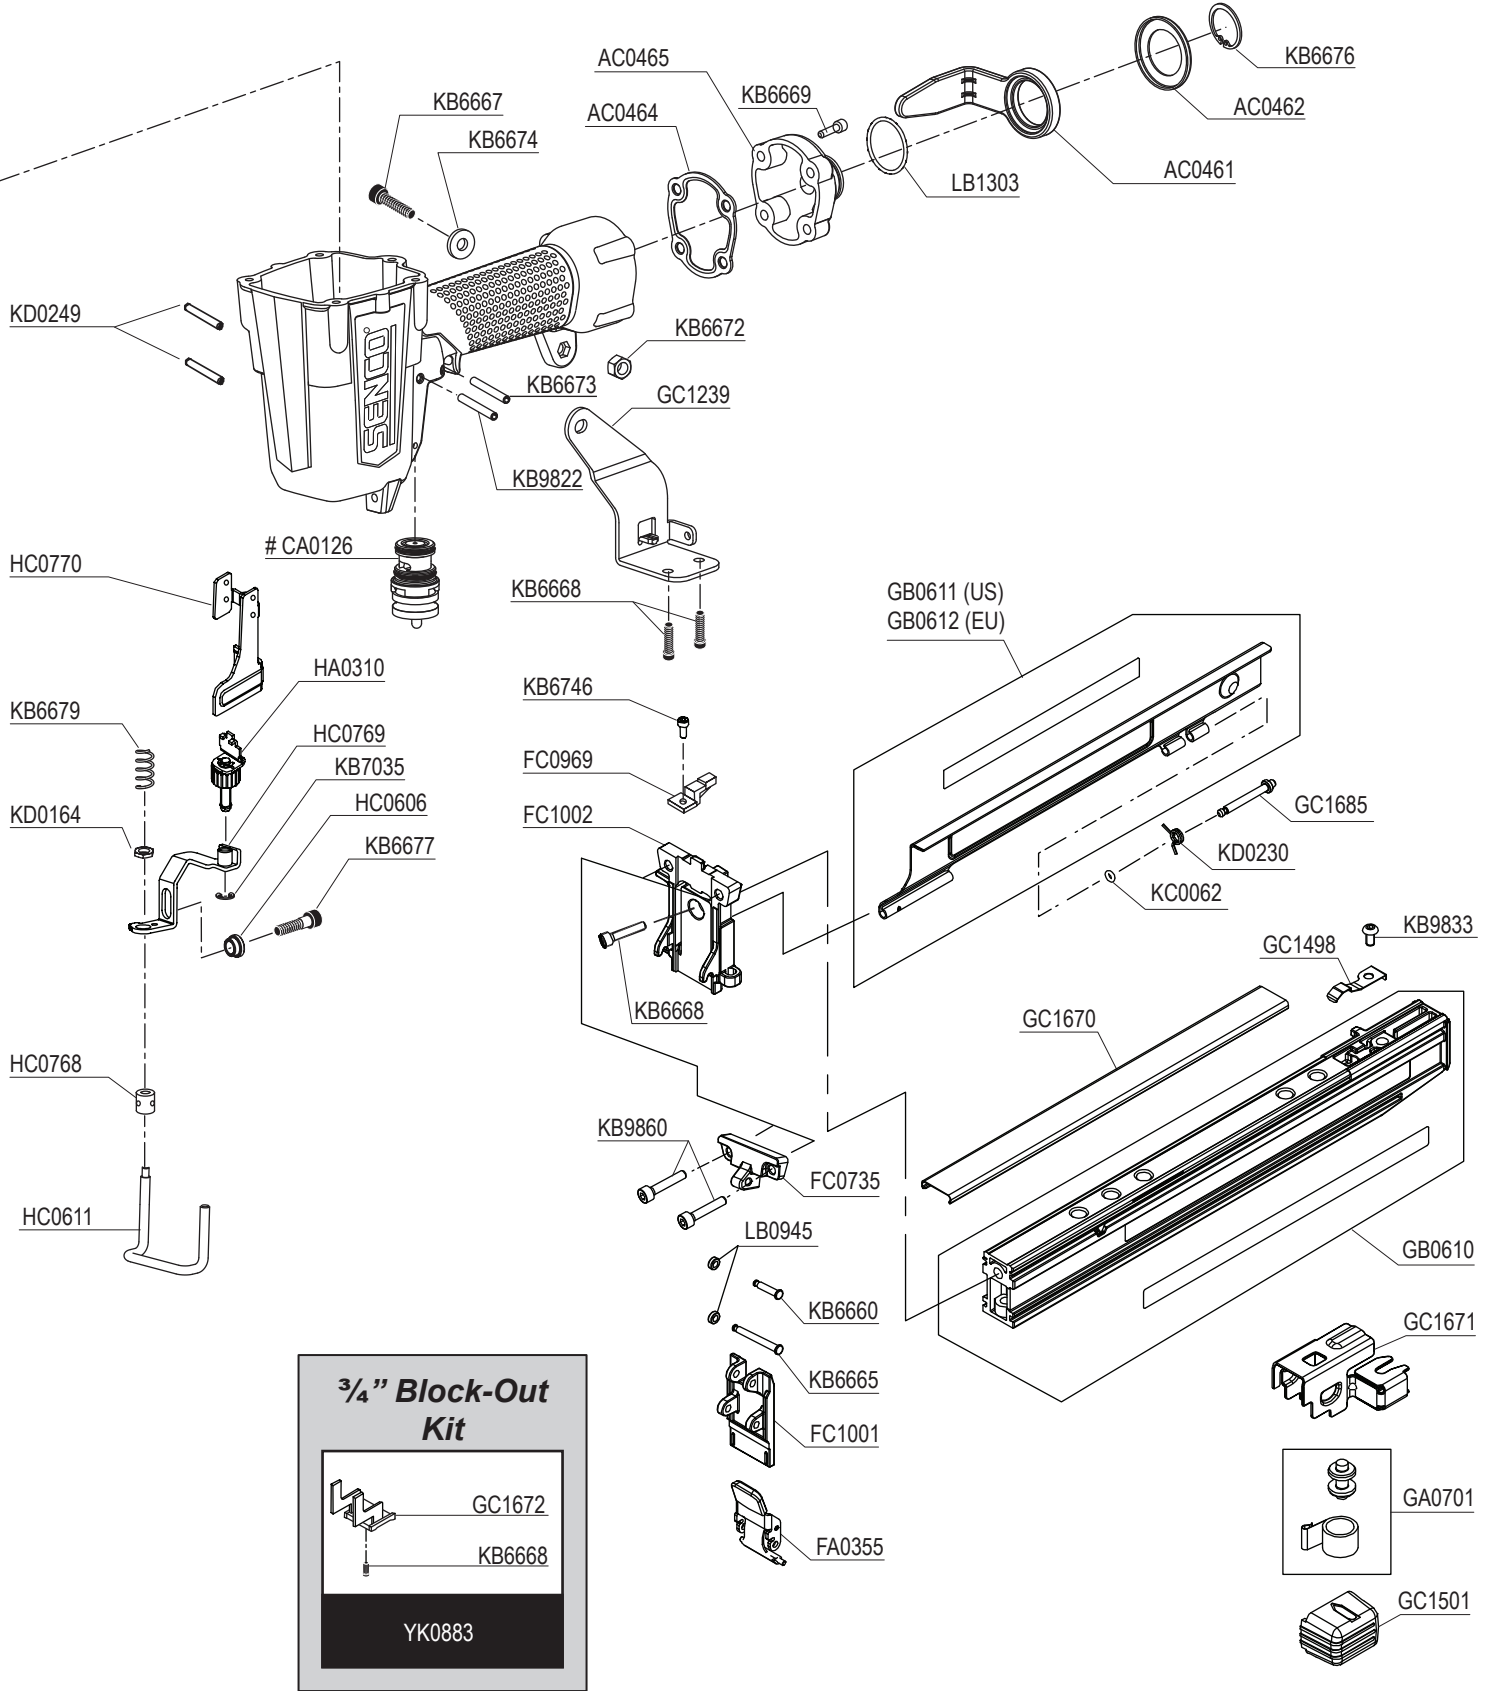

Available Triggers

HA0287
Contact-Actuation

HA0236
Single Sequential

Wide Crown Stapler

PS15XP

REPLACEMENT PARTS LIST • LISTA DE PARTES DE REPUESTO • LISTE DE PIÈCES DE RECHANGE

| Part No. | Description | Descripción | Désignation |
|----------|--------------------------------------|------------------------|------------------------------|
| AA0175 | Cap | Tapa | Bouchon |
| AB0219 | Deflector | Desviador | Défecteur |
| AC0461 | Belt Hook | Gancho De Cinturón | Crochet De Ceinture |
| AC0462 | Cover | Cubierta | Couvercle |
| AC0463 | Gasket | Seal | Joint |
| AC0464 | Gasket | Seal | Joint |
| AC0465 | End Cap | Tapa Terminal | Bouchon d'Extrémité De Rail |
| BC0727 | Stop | Toppe | Arrêt |
| BC0728 | Valve | Válvula | Valve |
| BC0729 | Seal | Sello | Joint |
| BC0731 | Spacer | Separador | Entretoise |
| BC0732 | Seal | Sello | Joint |
| BC0733 | Cylinder Sleeve | Cilindro | Cylindre |
| BC0734 | Spacer | Separador | Entretoise |
| BC0735 | Piston Stop | Amortiguador | Amortisseur |
| BC0736 | Guide | Guía | Guide |
| BC0737 | Spring | Resorte | Ressort |
| CA0126 | Trigger Valve Assembly | Asamble De Válvula | Valve d'Assemblée |
| EA0229 | Piston / Driver Assembly | Percusor | Couteau |
| EA0389 | Piston / Driver Assembly | Percusor | Couteau |
| FA0355 | Latch Assembly | Asamble De Uñeta | Doigt De Retenue d'Assemblée |
| FC0735 | Plate | Placa | Plaque |
| FC0969 | Guide | Guía | Guide |
| FC1001 | Front Plate | Placa | Plaque |
| FC1002 | Back Plate | Placa | Plaque |
| GA0701 | Spring Roller | Rodillo del resorte | Rouleau de ressort |
| GB0610 | Magazine Assembly | Asamble De Cargador | Magasin d'Assemblée |
| GB0611 | Magazine Cover (US) | Cubierta | Couvercle |
| GB0612 | Magazine Cover (EU) | Cubierta | Couvercle |
| GC1239 | Bracket | Soporte | Support De Fixation |
| GC1498 | Latch | Cierre | Verrou |
| GC1501 | Grip | Apretón | Griff |
| GC1670 | Guide | Guía | Guide |
| GC1671 | Feeder Shoe | Alimentador | Poussoir |
| GC1685 | Pin | Pasador | Goupille |
| HA0236 | Trigger Assembly (Single Sequential) | Asamble De Gatillo | Ensemble Gâchette |
| HA0287 | Trigger Assembly (Contact Actuation) | Asamble De Gatillo | Ensemble Gâchette |
| HA0310 | Safety Element Assembly | Asamble De Seguro | Ensemble Palpeur De Sécurité |
| HC0606 | Bushing | Casquillo | Douille |
| HC0611 | Lower Safety | Asamble De Seguro | Palpeur De Sécurité |
| HC0768 | Lower Barrel Nut | Inferior Barril Tuerca | Écrou Inférieur De Baril |
| HC0769 | Safety Element | Seguro | Palpeur De Sécurité |
| HC0770 | Guide | Guía | Guide |
| KB4372 | Spring | Resorte | Ressort |
| KB6660 | Pin | Pasador | Goupille |
| KB6665 | Pin | Pasador | Goupille |
| KB6666 | Screw | Tornillo | Vis |
| KB6667 | Screw | Tornillo | Vis |
| KB6668 | Screw | Tornillo | Vis |
| KB6669 | Screw | Tornillo | Vis |
| KB6671 | Screw | Tornillo | Vis |
| KB6672 | Nut | Tuerca | Écrou |
| KB6673 | Pin | Pasador | Goupille |
| KB6674 | Washer | Arandela | Rondelle |
| KB6676 | Ring | Anillo | Anneau |
| KB6677 | Screw | Tornillo | Vis |
| KB6679 | Spring | Resorte | Ressort |
| KB6689 | Screw | Tornillo | Vis |
| KB6690 | Screw | Tornillo | Vis |
| KB6746 | Screw | Tornillo | Vis |
| KB7035 | Ring | Anillo | Anneau |
| KB9822 | Pin | Pasador | Goupille |
| KB9833 | Screw | Tornillo | Vis |
| KB9860 | Screw | Tornillo | Vis |
| KD0164 | Nut | Tuerca | Écrou |
| KD0230 | Spring | Resorte | Ressort |
| KD0249 | Pin | Pasador | Goupille |
| LB0945 | Seal | Sello | Joint |
| LB0985 | Seal | Sello | Joint |
| LB0988 | Seal | Sello | Joint |
| LB1213 | Seal | Sello | Joint |
| LB1215 | Seal | Sello | Joint |
| LB1216 | Seal | Sello | Joint |
| LB1217 | Seal | Sello | Joint |
| LB1218 | Seal | Sello | Joint |
| LB1271 | Seal | Sello | Joint |
| LB1303 | Seal | Sello | Joint |
| YK0783 | Repair Kit | Kit De Reparación | Kit De Réparation |
| YK0784 | Repair Kit | Kit De Reparación | Kit De Réparation |
| YK0818 | Repair Kit | Kit De Reparación | Kit De Réparation |
| YK0883 | ¾" Block-Out Kit | Kit Para Bloquear | Kit Pour Bloquer |