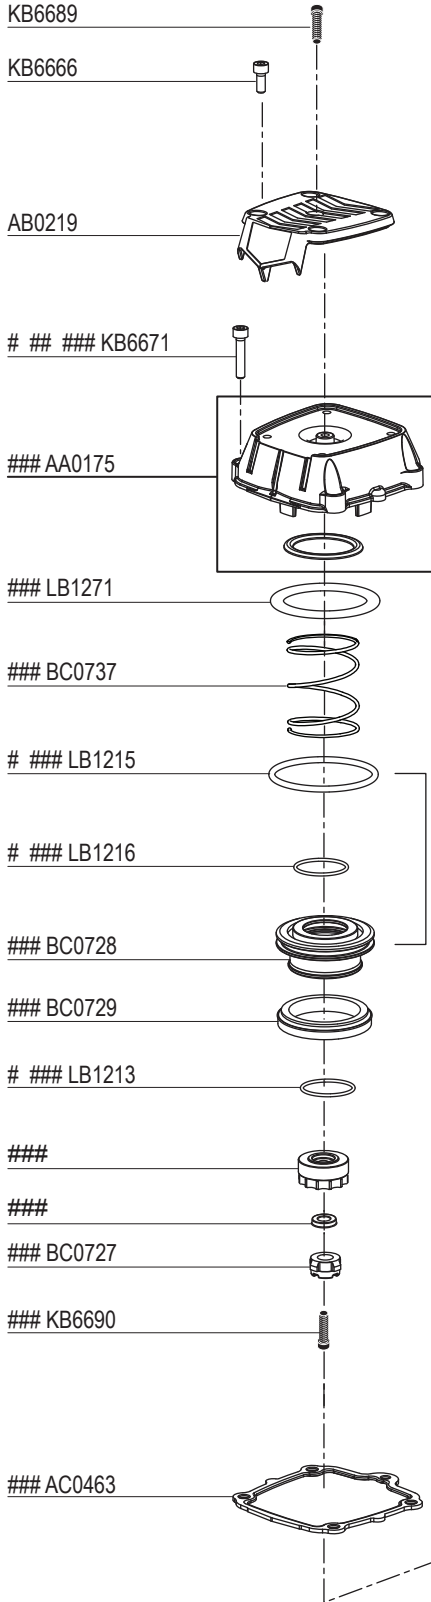

= Contents of YK0783 Kit
= Contents of YK0784 Kit
= Contents of YK0818 Kit

Tool #	Model
9T0001N	Contact-Actuation
9T2001N	Contact-Actuation

A

EA0229	Standard Piston Driver Assembly
EA0389	3/16" Longer Piston Driver Assembly

Available Triggers

HA0287
Contact-Actuation

HA0236
Single Sequential