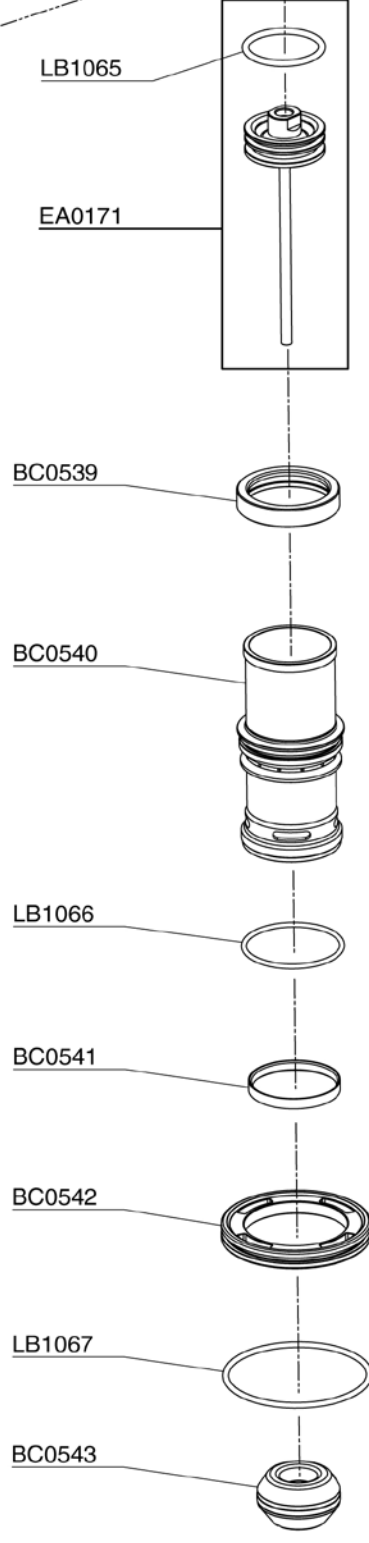

Tool #	Model
4L0001N	Flat Coil
4L2001N	Flat Coil
4L2002N	Conical Coil