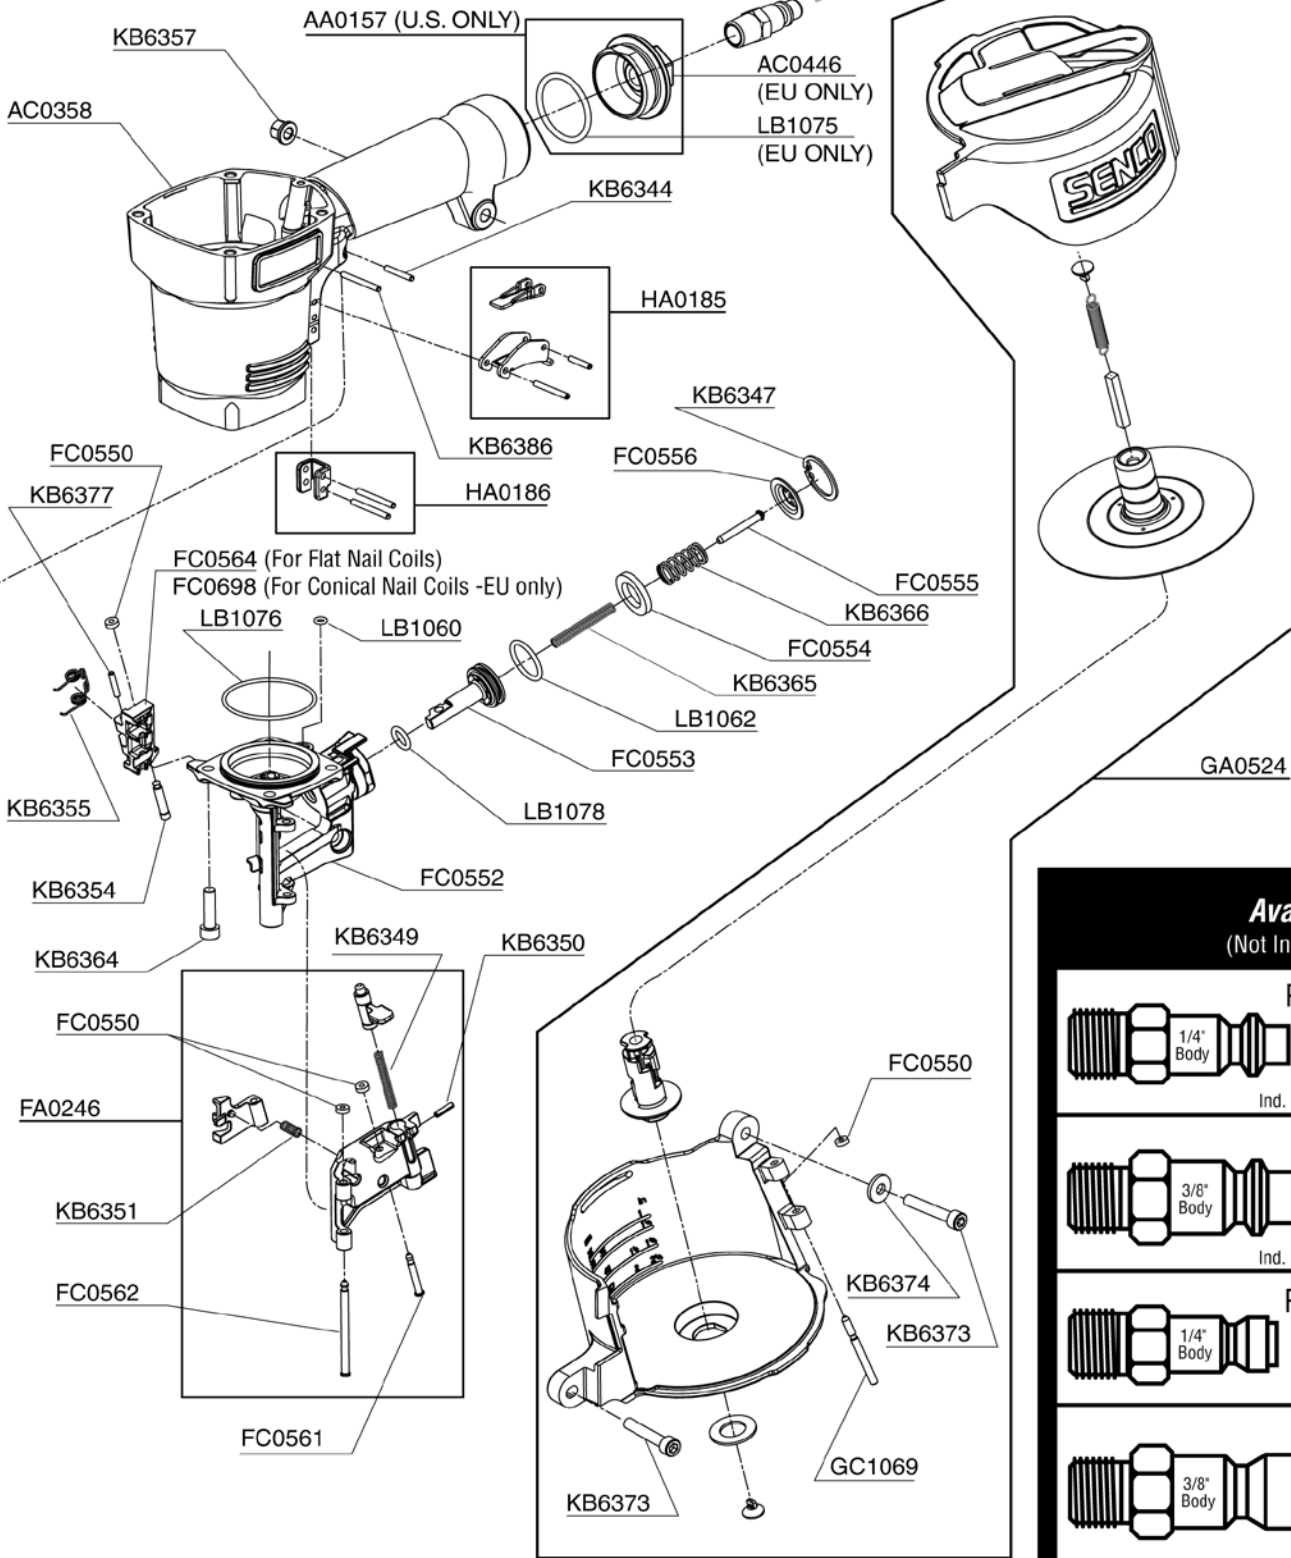

NFG04L Revised July 29, 2008 (Replaces 10/18/07) © 2007, 2008 by SENC0 Products, Inc. Cincinnati, Ohio 45244 - U.S.A.

Available Plugs

(Not Included with Tool)

	PC0479 ✓
1/4" Body	
Ind. Interchange 1/4" NPT	
	PC0486
3/8" Body	
Ind. Interchange 1/4" NPT	
	PC0468 ✓
1/4" Body	
Tru-Flate 1/4" NPT	
	PC0474
3/8" Body	
Tru-Flate 1/4" NPT	

✓ **Recommended Plugs**
Plugs shown smaller than actual size