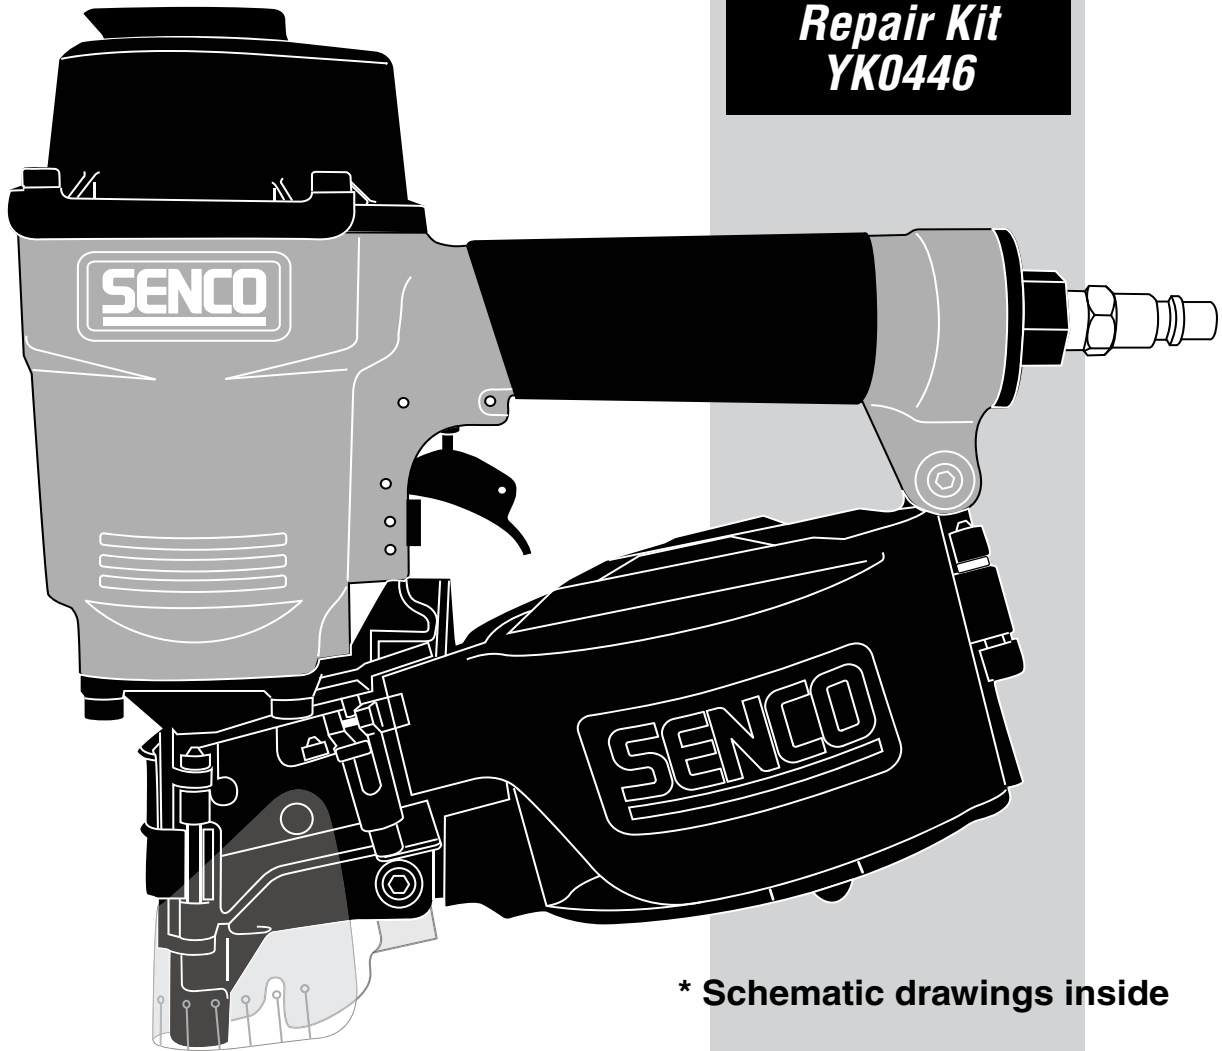

PalletPro™ 57

Parts Reference Guide

**Repair Kit
YK0446**

*** Schematic drawings inside**

*Senco Products, Inc.
8485 Broadwell Rd.
Cincinnati, Ohio 45244*

*Questions? Comments? call SENCO's toll-free Action-line:
1-800-543-4596 (North & South America only)
or e-mail: toolprof@senco.com*