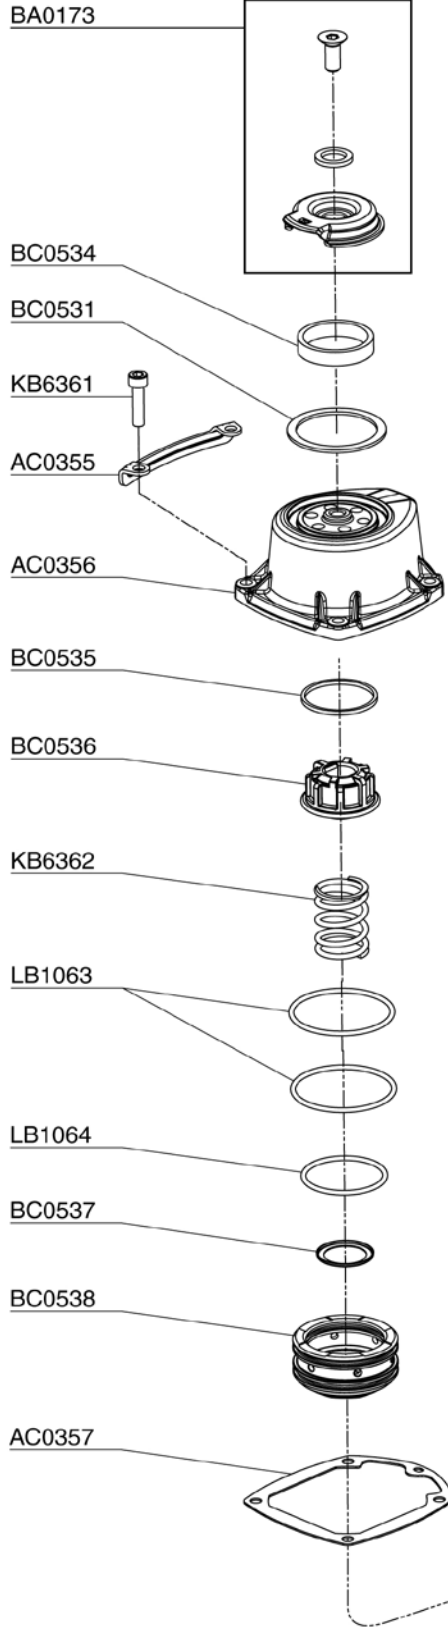

Tool #	Model
4L0001N	Flat Coil
4L2001N	Flat Coil
4L2002N	Conical Coil