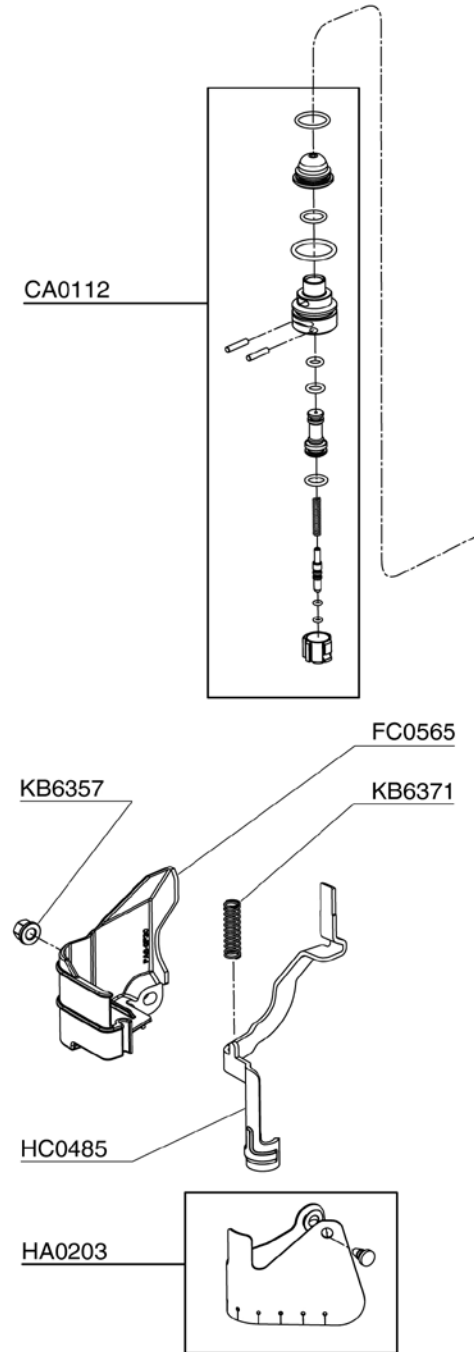

Tool #	Model
4L0001N	Flat Coil
4L2001N	Flat Coil
4L2002N	Conical Coil