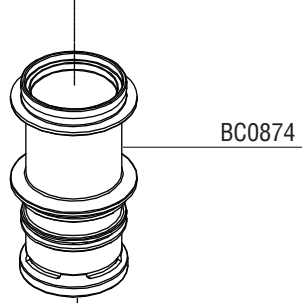

Tool #	Model
7C0001N	Contact-Actuation
7C2001N	Contact-Actuation

A
BC0866 Use with EA0296 P/D Assy
BC0935 Use with EA0380 P/D Assy

Contents Of YK0838 Repair Kit
Contents Of YK0839 Repair Kit