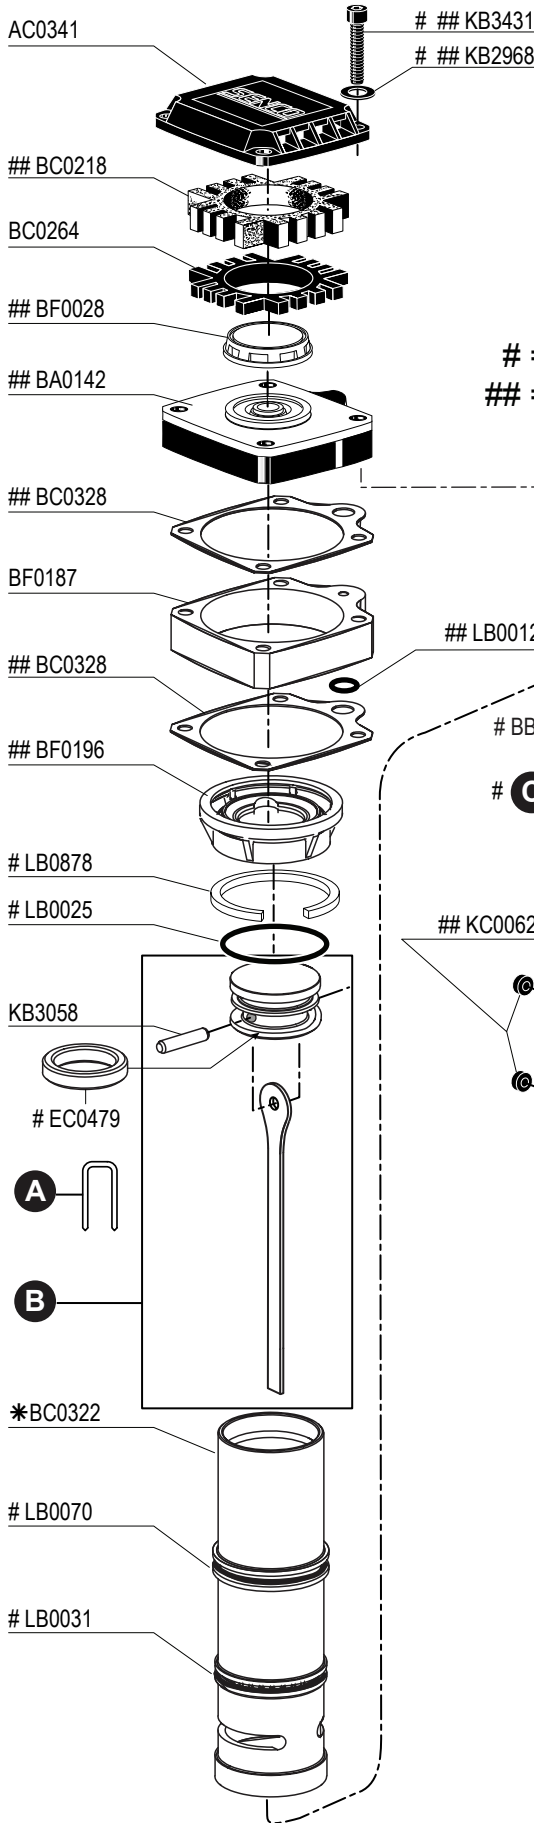

Model		A	B	C #	D	E	F	G
US	Euro							
820103N SSA/CA	822009N CA	L06-L17	EA0374	BF0208	HB0232	HF0028	FC0233	GC0564
820107N SSA/CA	822010N CA	M06-M17	EA0375	BF0209	HB0233	HF0029	FC0251	GC0581

US	Euro	A	H	I	J	K	L	M
820103N SSA/CA	822009N CA	L06-L17	FA0161	-	GC0568	KB0017	GC0565	-
820107N SSA/CA	822010N CA	M06-M17	GC0572	FC0283	GC0586	KB3265	GC0579	GC0619

SSA - Single Sequential Actuation
CA - Contact Actuation

= Contents of YK0291 Kit
= Contents of YK0359 Kit

* Does Not Include O-rings
* No incluye sellos de gomas
* Joints exclus