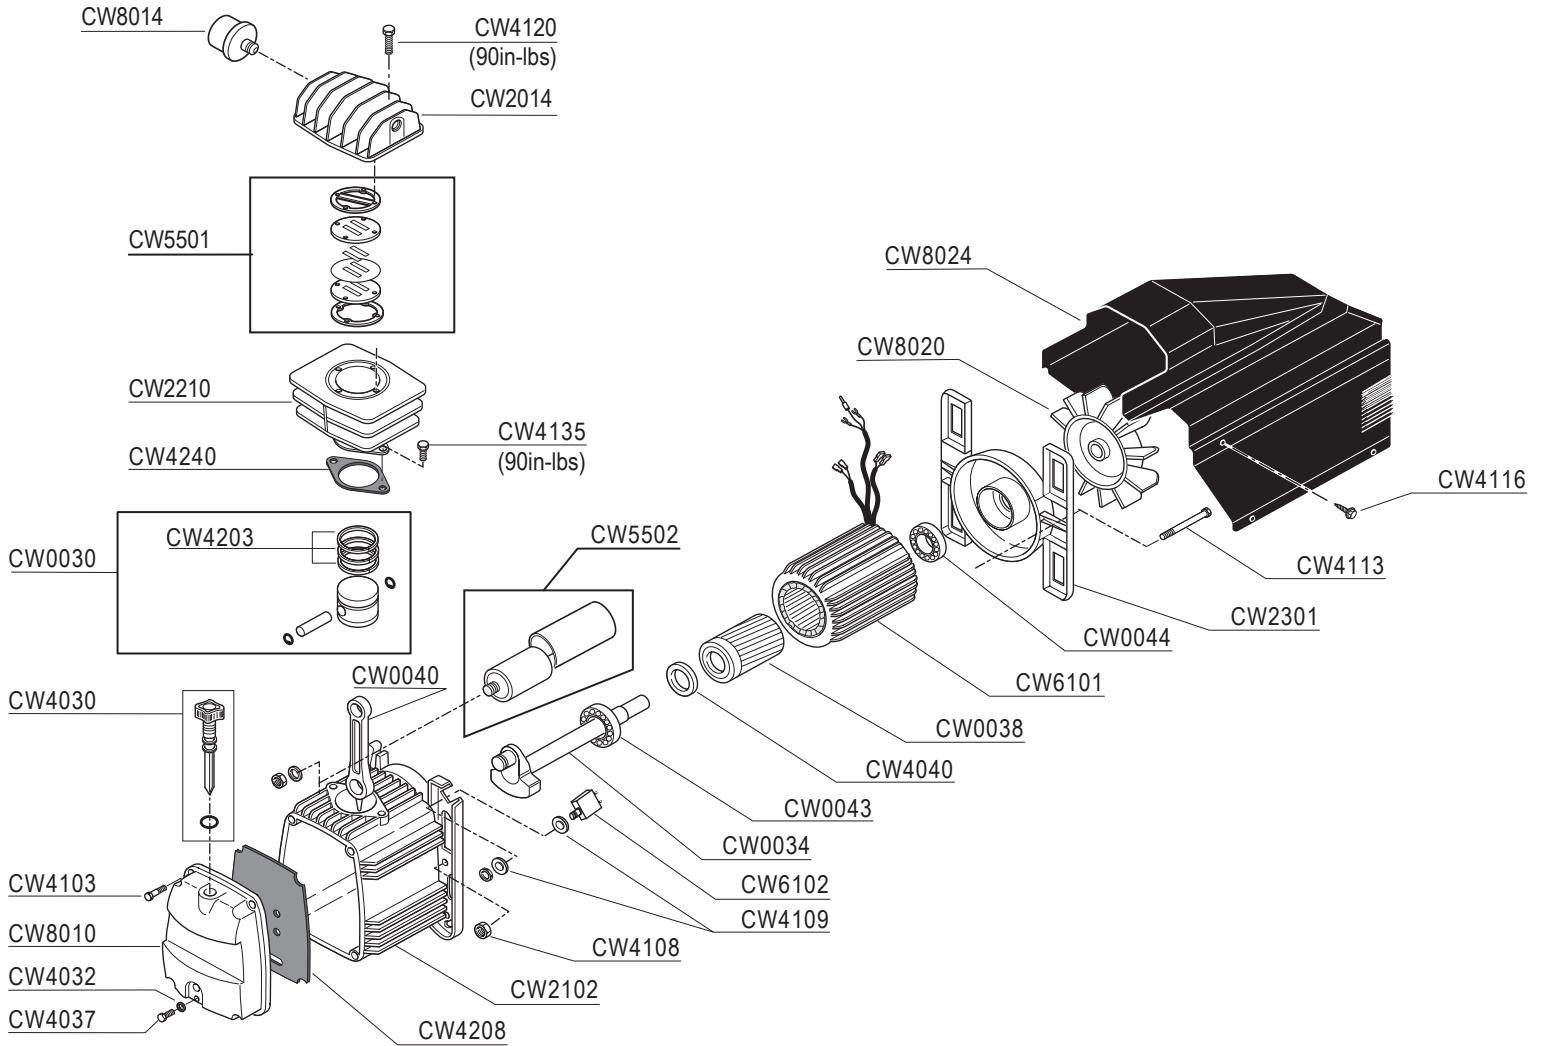

2HP 4.3 Gal. Twin Tank Air Compressor

Parts Reference Guide

Guía de referencia
de piezas

Pièces Guide
de référence

Schematic Drawings Inside
Plano esquemático en el interior
Schéma intérieur

SENCO[®]

Senco Brands, Inc.
4270 Ivy Pointe Blvd.
Cincinnati, OH 45245
1-800-543-4596
www.senco.com

2HP 4.3 Gal. Twin Tank Air Compressor

PC1131

REPLACEMENT PARTS LIST

Part No.	Description
CW0030	Complete Piston
CW0034	Crankshaft
CW0038	Rotor
CW0040	Connecting Rod
CW0043	Bearing
CW0044	Bearing
CW1131	Pump Mk246
CW2014	Head
CW2102	Crankcase Gasket
CW2210	Cylinder
CW2301	End Cover
CW2311	Bi-Tank
CW2321	Isolator
CW3000	Baseplate
CW4023	Drain Valve
CW4030	Dipstick Assembly
CW4032	O-Ring
CW4037	Screw
CW4040	Oil Seal
CW4066	Relief Valve
CW4070	Check Valve
CW4071	Seal
CW4085	Tapping Screw
CW4090	Cold Start Valve
CW4091	T-Fitting
CW4103	Screw
CW4108	Nut
CW4109	Washer
CW4113	Screw
CW4116	Tapping Screw
CW4120	Screw
CW4135	Screw
CW4138	Nipple
CW4139	Nipple
CW4203	Piston Ring Kit
CW4208	Cover Gasket
CW4240	Crankcase Gasket
CW4301	Washer
CW4302	Washer
CW4303	Screw
CW4304	Nut
CW5501	Valve Plate Assembly
CW5502	Capacitor Assembly
CW5503	Discharge Line Assembly
CW5504	Head Relief Tube Assembly
CW6100	Pressure Switch
CW6101	Stator+Winding
CW6102	Overload Cut-Out
CW6112	Power Cable
CW8010	Cover
CW8014	Intake Filter
CW8019	Grip
CW8020	Fan
CW8024	Shroud
CW8028	Vibration Damper
CW9105	Regulator
PC0051	Tank Gauge
PC0057	Regulator Gauge
PC0479	Plug
PC0901	Quick Coupler