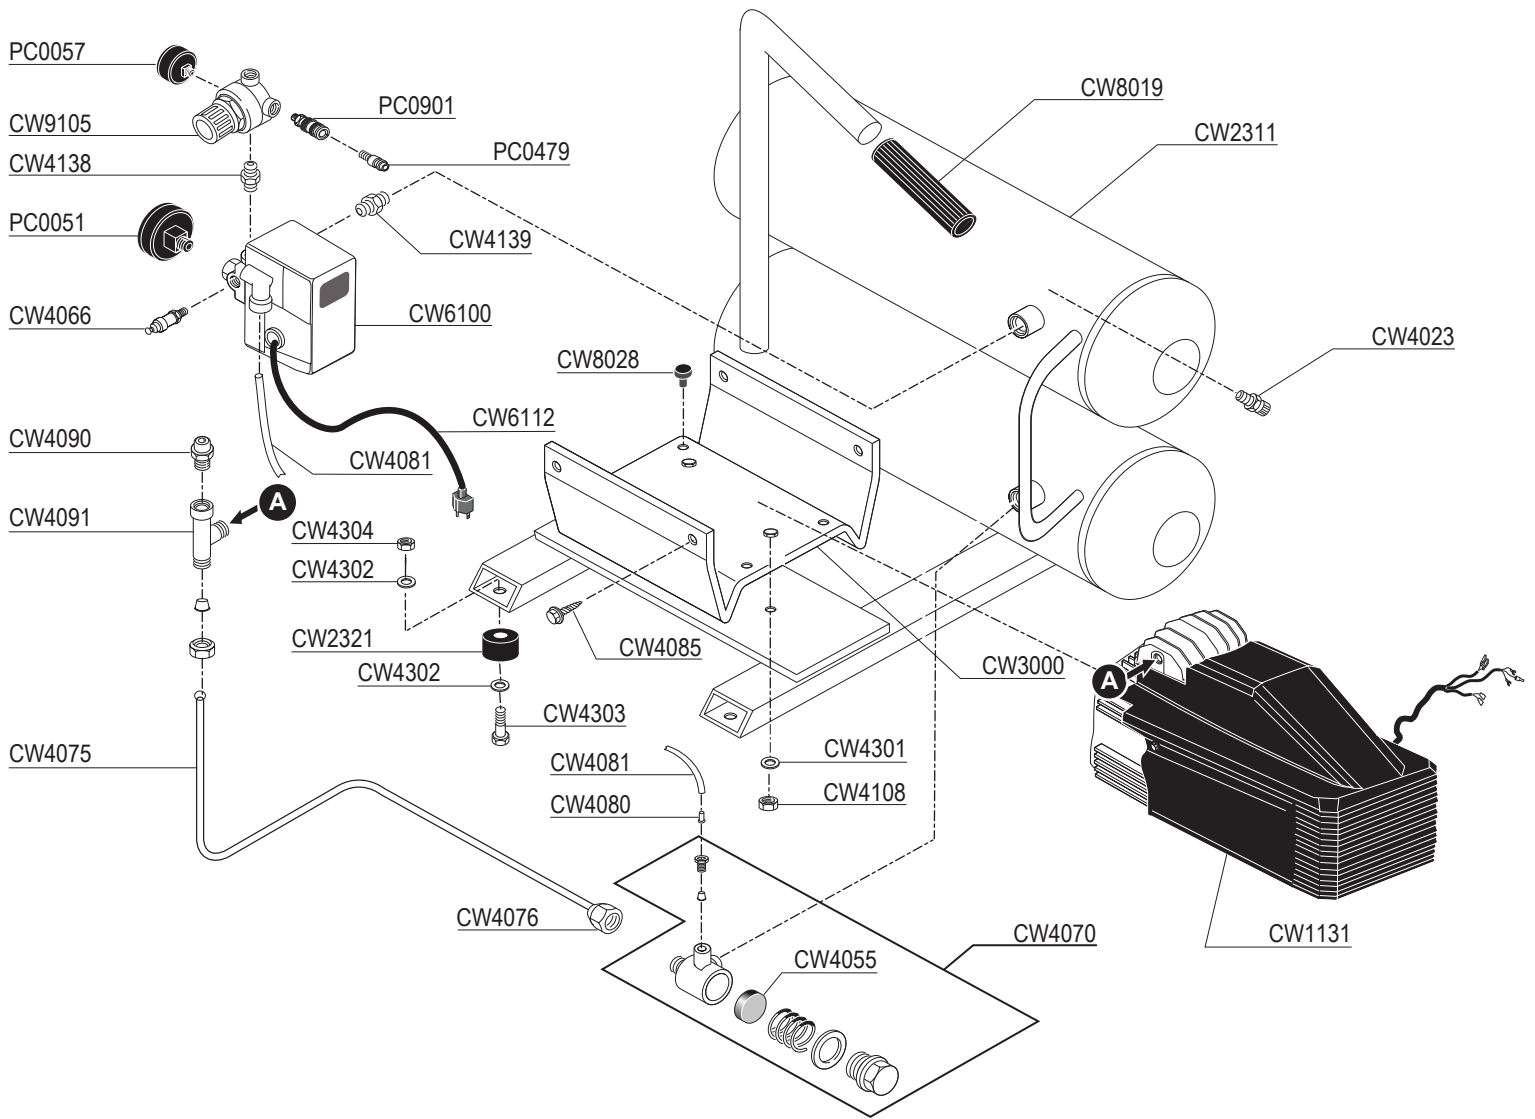

2HP 4.3 Gal. Twin Tank Air Compressor

Parts Reference Guide

Guía de referencia
de piezas

Pièces Guide
de référence

Schematic Drawings Inside
Plano esquemático en el interior
Schéma intérieur

SENCO[®]

Senco Brands, Inc.
4270 Ivy Pointe Blvd.
Cincinnati, OH 45245
1-800-543-4596
www.senco.com

2HP 4.3 Gal. Twin Tank Air Compressor

PC1131

REPLACEMENT PARTS LIST

Part No.	Description
CW0030	Complete Piston
CW0034	Crankshaft
CW0038	Rotor
CW0040	Connecting Rod
CW0043	Bearing
CW0044	Bearing
CW1131	Pump Mk246
CW2014	Head
CW2102	Crankcase Gasket
CW2210	Cylinder
CW2301	End Cover
CW2311	Bi-Tank
CW2321	Isolator
CW3000	Baseplate
CW4023	Drain Valve
CW4030	Dipstick Assembly
CW4032	O-Ring
CW4037	Screw
CW4040	Oil Seal
CW4066	Relief Valve
CW4070	Check Valve
CW4071	Seal
CW4085	Tapping Screw
CW4090	Cold Start Valve
CW4091	T-Fitting
CW4103	Screw
CW4108	Nut
CW4109	Washer
CW4113	Screw
CW4116	Tapping Screw
CW4120	Screw
CW4135	Screw
CW4138	Nipple
CW4139	Nipple
CW4203	Piston Ring Kit
CW4208	Cover Gasket
CW4240	Crankcase Gasket
CW4301	Washer
CW4302	Washer
CW4303	Screw
CW4304	Nut
CW5501	Valve Plate Assembly
CW5502	Capacitor Assembly
CW5503	Discharge Line Assembly
CW5504	Head Relief Tube Assembly
CW6100	Pressure Switch
CW6101	Stator+Winding
CW6102	Overload Cut-Out
CW6112	Power Cable
CW8010	Cover
CW8014	Intake Filter
CW8019	Grip
CW8020	Fan
CW8024	Shroud
CW8028	Vibration Damper
CW9105	Regulator
PC0051	Tank Gauge
PC0057	Regulator Gauge
PC0479	Plug
PC0901	Quick Coupler